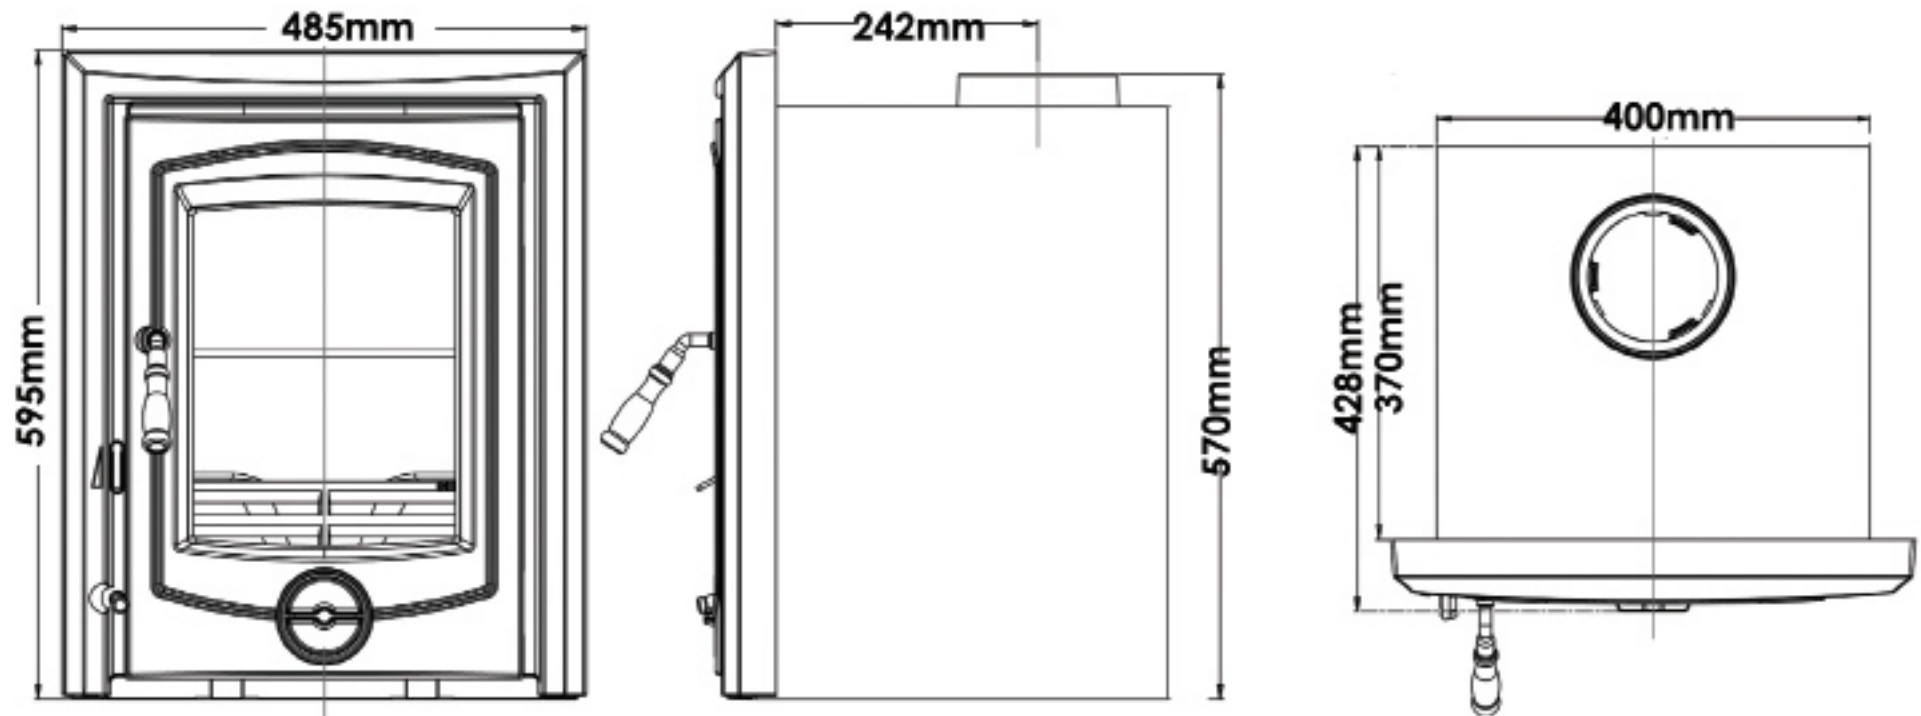

# ACHILL 6.6kW - INSERT - DIMENSIONS

\*All measurements in millimetres (MM)  
All Dimensions are correct at time of publishing, but may be subject to slight change.  
Please confirm exact dimensions before commencing installation works

HEIGHT: 595mm | WIDTH: 485mm | DEPTH: 428mm | FLUE SIZE: 125mm

BACK-BOX HEIGHT: 570mm | BACK-BOX WIDTH: 400mm | BACK-BOX DEPTH: 370mm