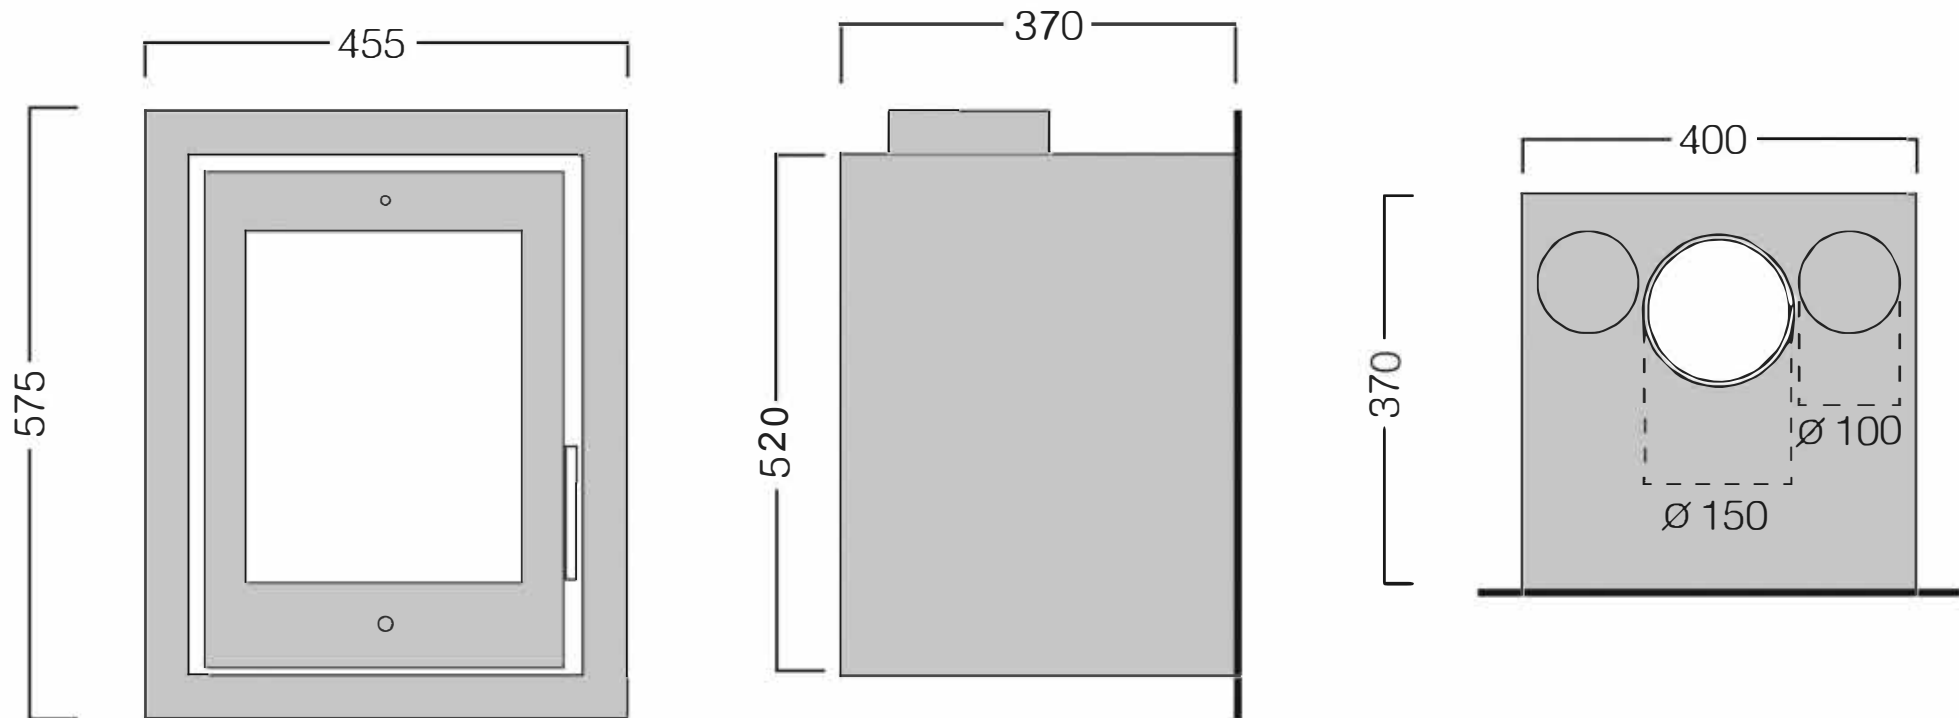

ALVOR 400 - CASSETTE - DIMENSIONS

*All measurements in millimetres (MM)
All Dimensions are correct at time of publishing, but may be subject to slight change.
Please confirm exact dimensions before commencing installation works

HEIGHT: 575mm | WIDTH: 455mm | DEPTH: 370mm | FLUE SIZE: 153mm

BACK-BOX HEIGHT: 520mm | BACK-BOX WIDTH: 400mm