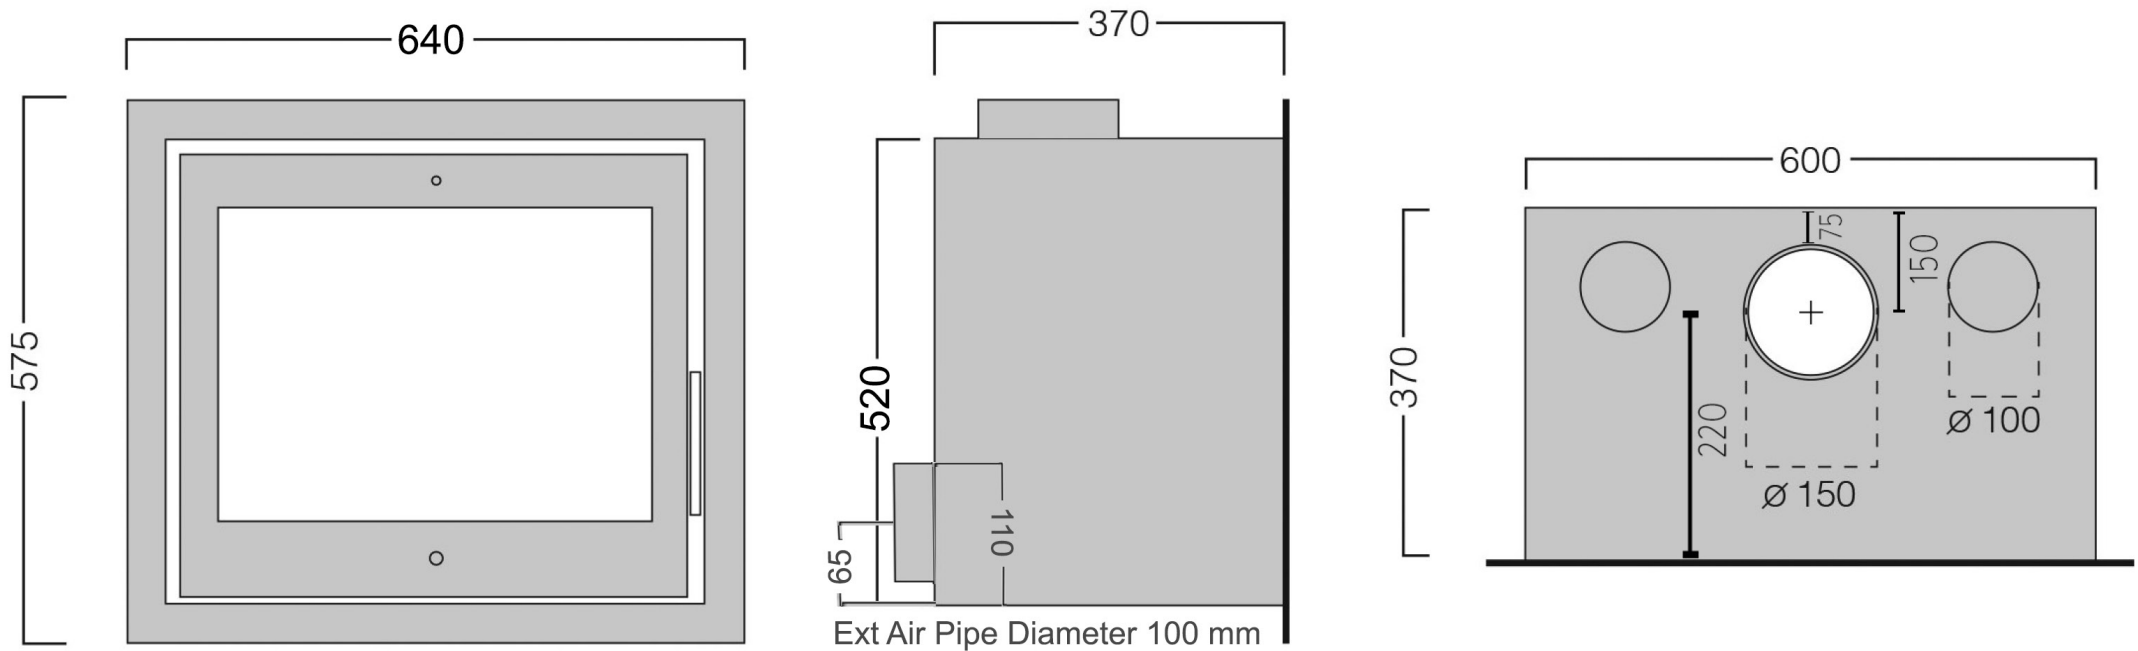

ALVOR 600 - CASSETTE - DIMENSIONS

*All measurements in millimetres (MM)
All Dimensions are correct at time of publishing, but may be subject to slight change.
Please confirm exact dimensions before commencing installation works

HEIGHT: 575mm | WIDTH: 640mm | DEPTH: 370mm | FLUE SIZE: 153mm

BACK-BOX HEIGHT: 520mm | BACK-BOX WIDTH: 600mm