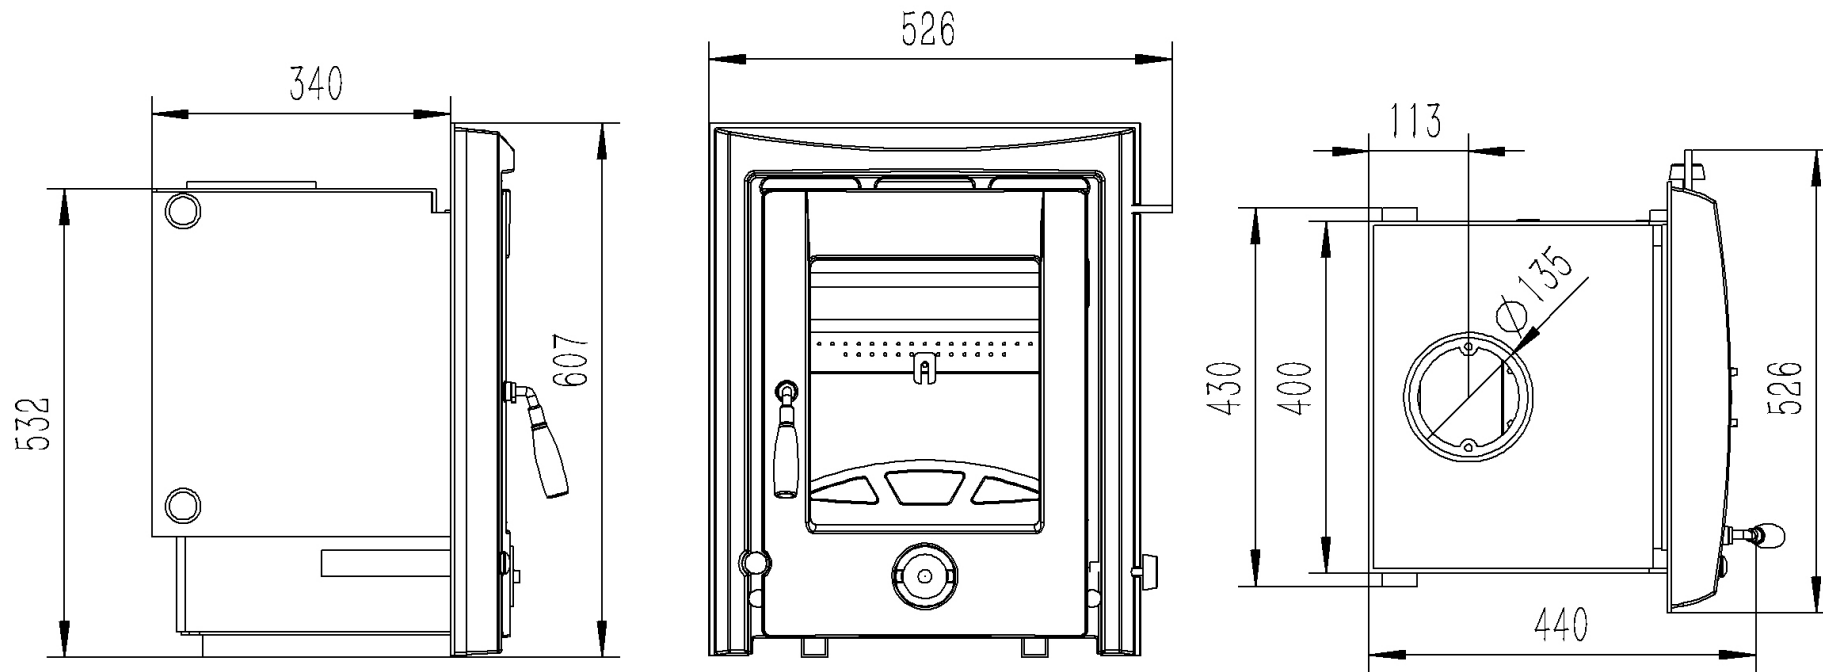

# APOLLO 12kW - BOILER - DEMINSIONS

\*All measurements in millimetres (MM)  
All Dimensions are correct at time of publishing, but may be subject to slight change.  
Please confirm exact dimensions before commencing installation works

HEIGHT: 607mm | WIDTH: 526mm | DEPTH: 440mm | FLUE SIZE: 135mm

BACK-BOX HEIGHT: 532mm | BACK-BOX WIDTH: 430mm | BACK-BOX DEPTH: 340mm