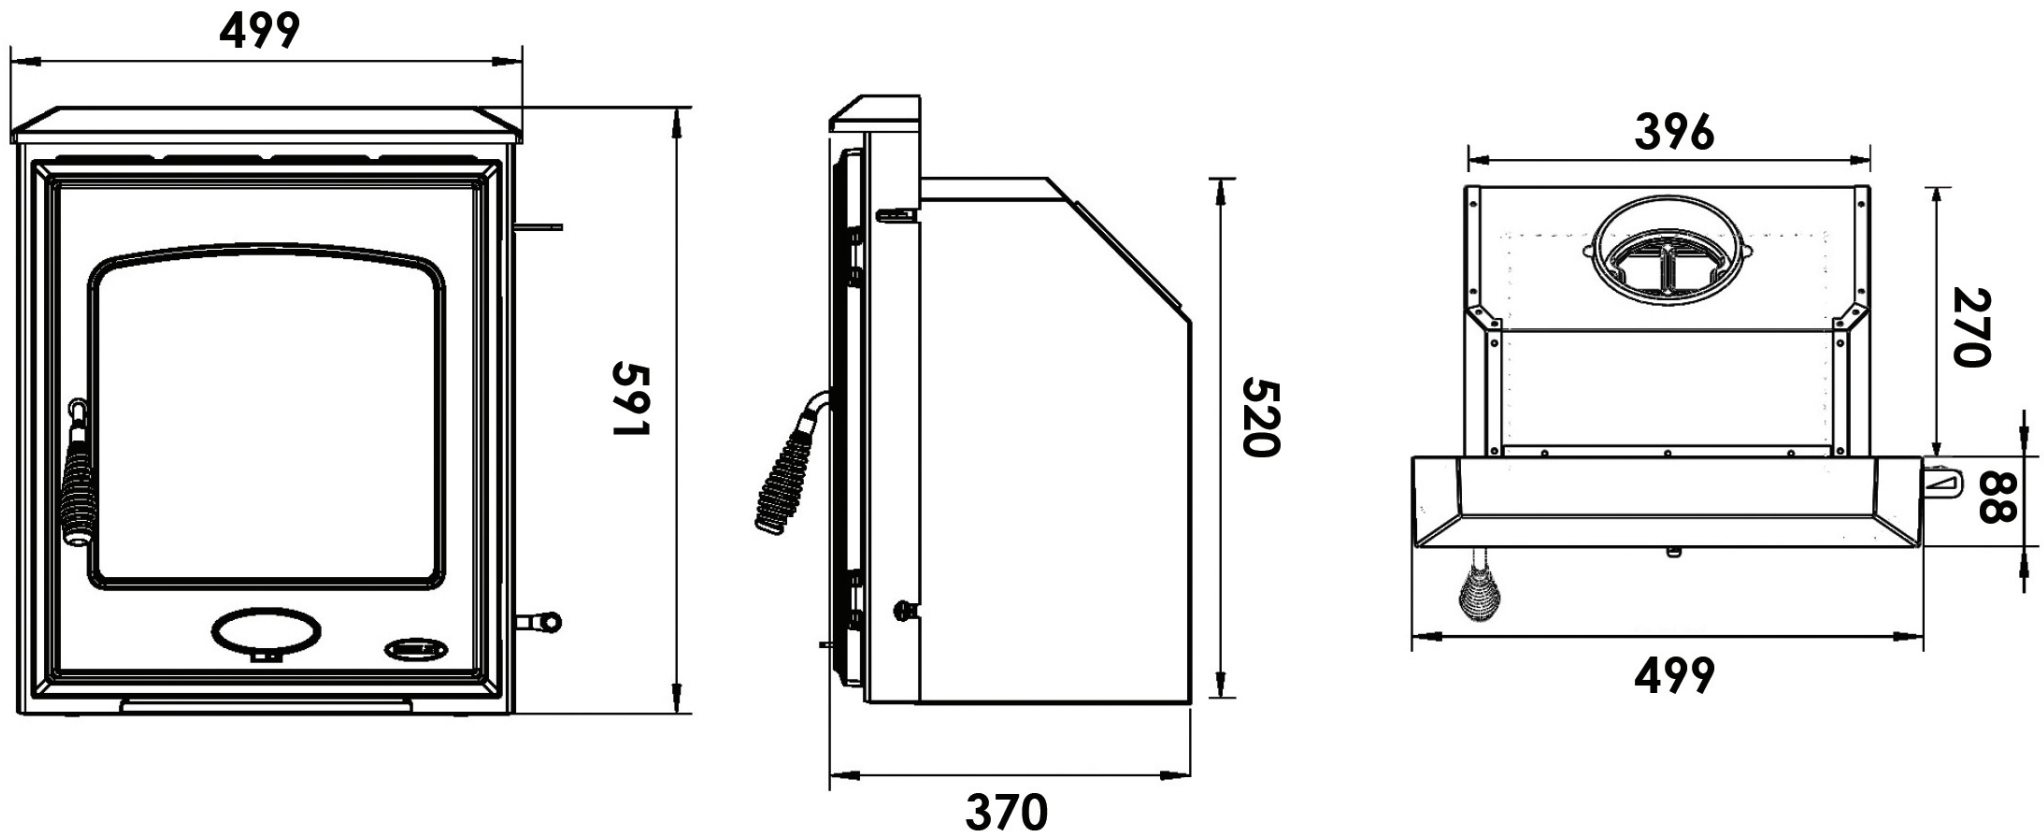

ARKLOW 5kW - INSERT - DIMENSIONS

*All measurements in millimetres (MM)
All Dimensions are correct at time of publishing, but may be subject to slight change.
Please confirm exact dimensions before commencing installation works

HEIGHT: 591mm | WIDTH: 499mm | DEPTH: 370mm | FLUE SIZE: 125mm

BACK-BOX HEIGHT: 520mm | BACK-BOX WIDTH: 396mm | BACK-BOX DEPTH: 270mm