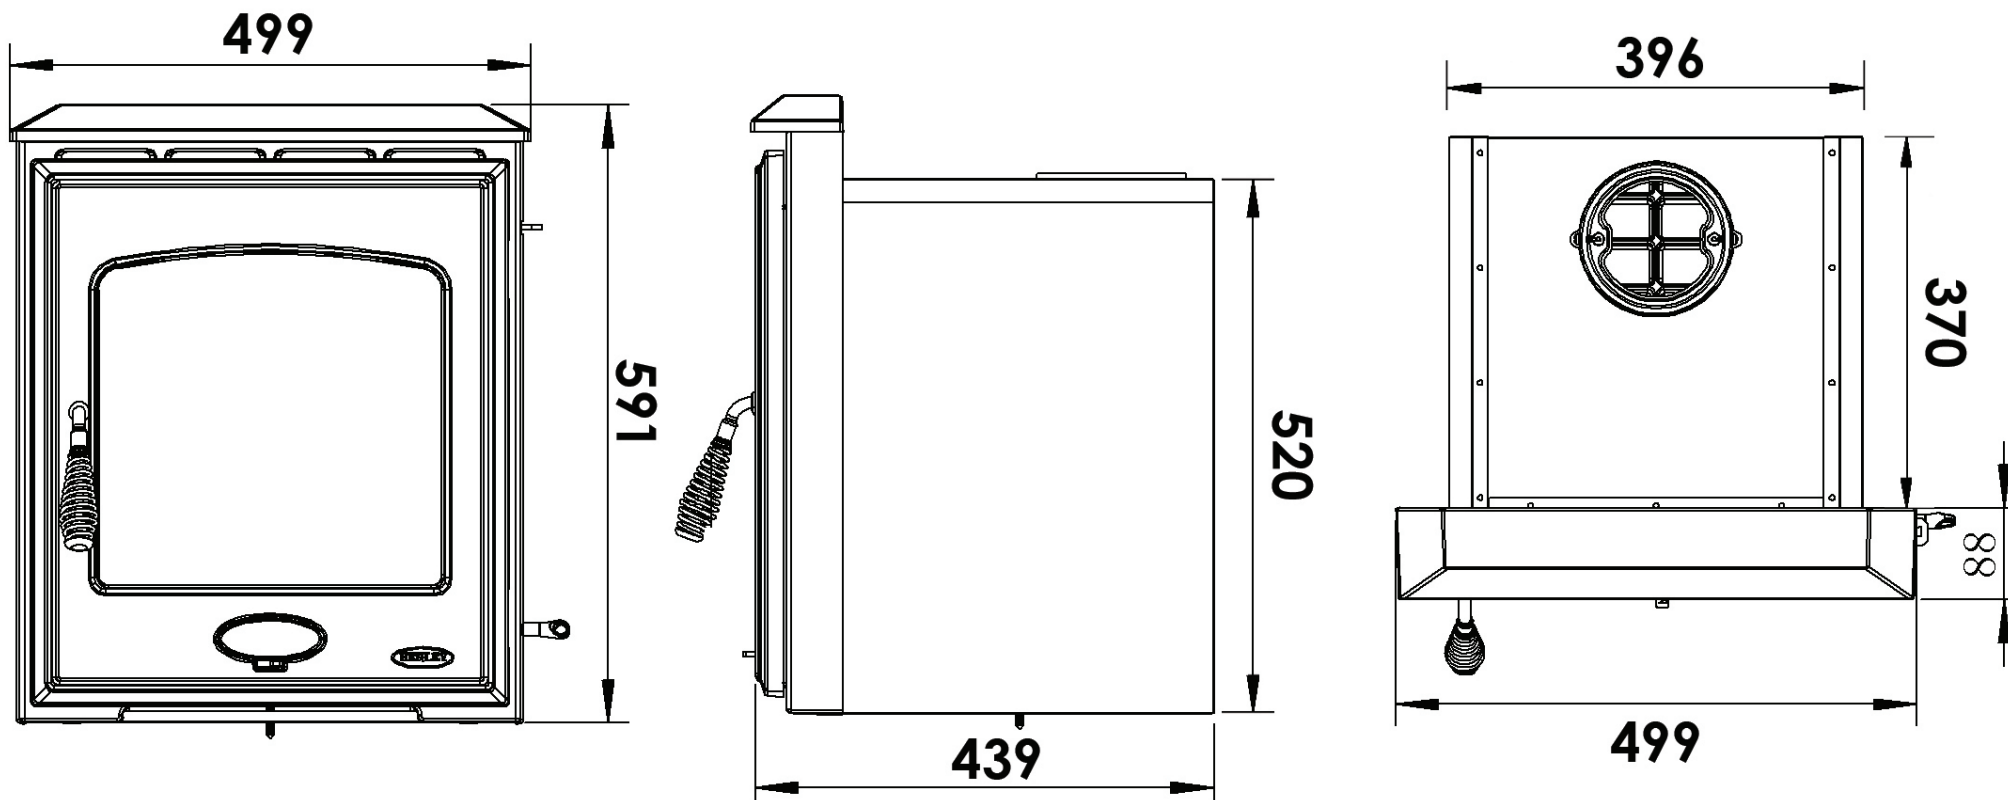

# ARKLOW 7kW - INSERT - DIMENSIONS

\*All measurements in millimetres (MM)  
All Dimensions are correct at time of publishing, but may be subject to slight change.  
Please confirm exact dimensions before commencing installation works

HEIGHT: 591mm | WIDTH: 499mm | DEPTH: 439mm | FLUE SIZE: 125mm

BACK-BOX HEIGHT: 520mm | BACK-BOX WIDTH: 396mm | BACK-BOX DEPTH: 370MM