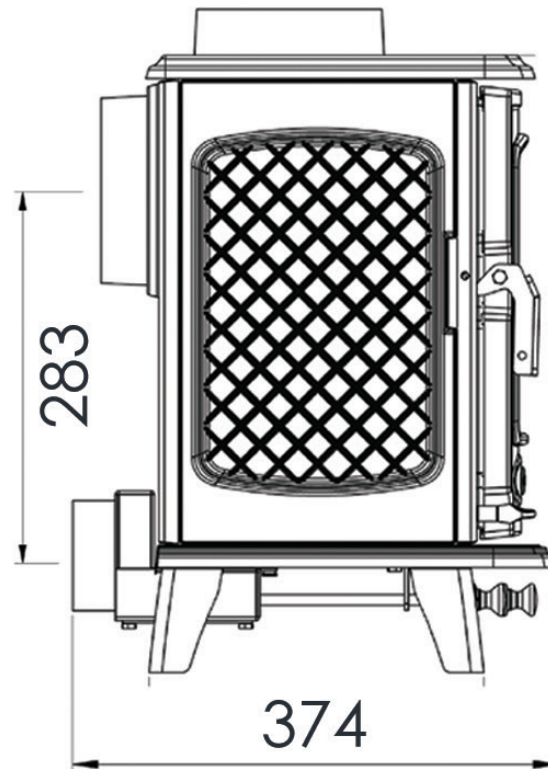

# ASCOT 5kW - ROOM HEATER - DIMENSIONS

\*All measurements in millimetres (MM)  
All Dimensions are correct at time of publishing, but may be subject to slight change.  
Please confirm exact dimensions before commencing installation works

HEIGHT: 505mm | WIDTH: 399mm | DEPTH: 320mm