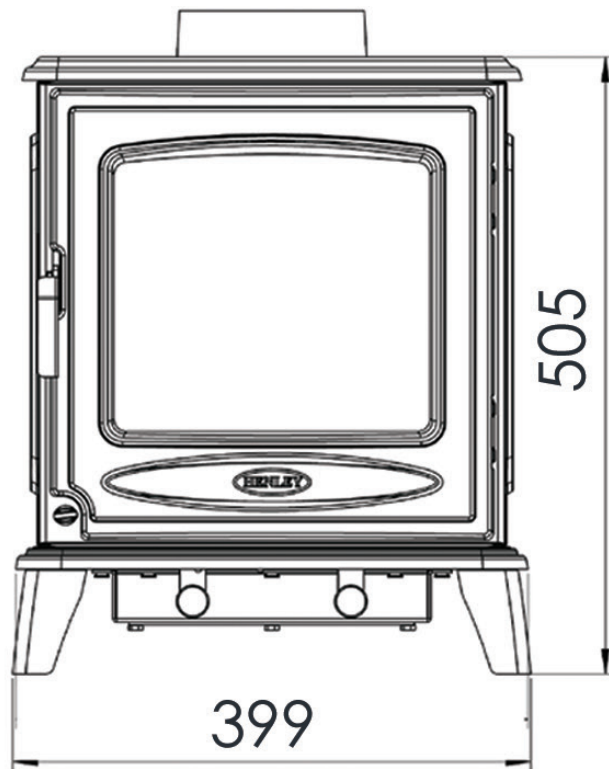

# ASCOT 5kW - ROOM HEATER - DIMENSIONS

\*All measurements in millimetres (MM)  
All Dimensions are correct at time of publishing, but may be subject to slight change.  
Please confirm exact dimensions before commencing installation works

HEIGHT: 505mm | WIDTH: 399mm | DEPTH: 320mm