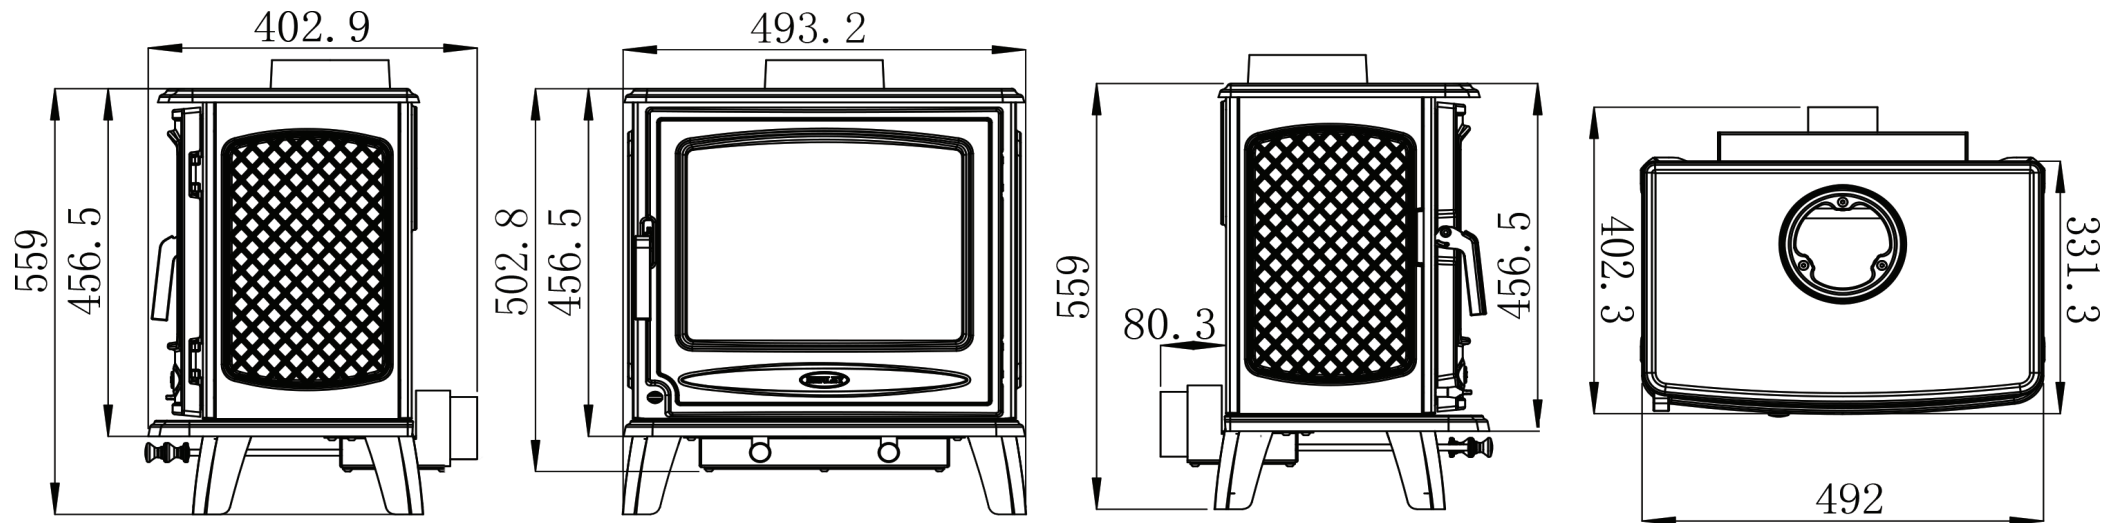

ASCOT 7kW - ROOM HEATER - DIMENSIONS

*All measurements in millimetres (MM)
All Dimensions are correct at time of publishing, but may be subject to slight change.
Please confirm exact dimensions before commencing installation works

HEIGHT: 559mm | WIDTH: 494mm | DEPTH: 332mm | FLUE SIZE: 125mm