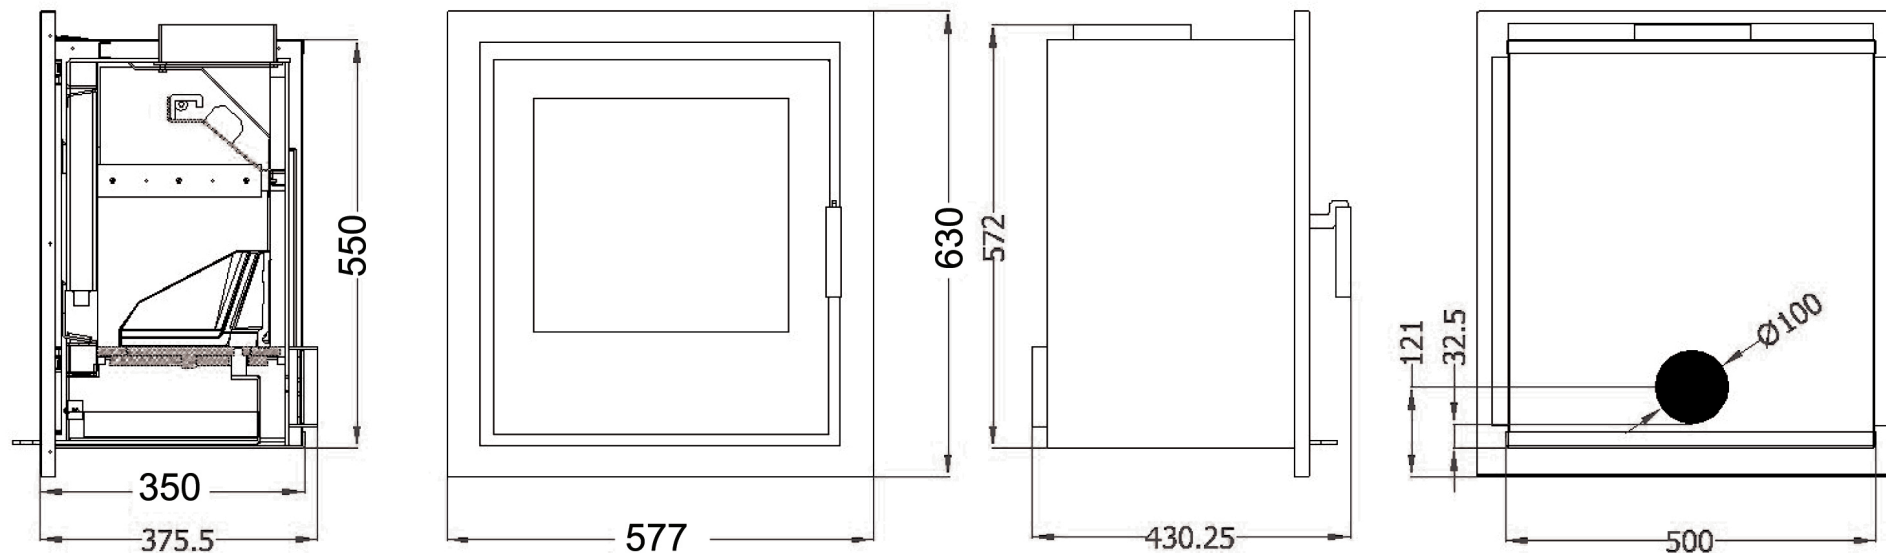

ATHENS 500 - CASSETTE - DIMENSIONS

EXTERNAL AIR:

Internal Dimension: 92MM
External Dimension: 100MM

FLUE PIPE:

Internal Dimension: 153MM
External Dimension: 158MM

*All measurements in millimetres (MM)
All Dimensions are correct at time of publishing, but may be subject to slight change.
Please confirm exact dimensions before commencing installation works

HEIGHT: 630mm | WIDTH: 577mm | DEPTH: 350mm | FLUE SIZE: 153mm

BACK-BOX HEIGHT: 550mm | BACK-BOX WIDTH: 500mm