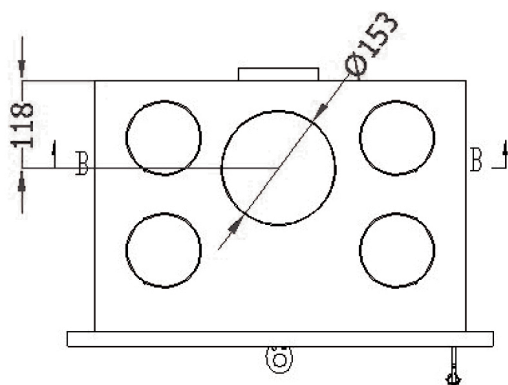

ATHENS 500 - CASSETTE - DIMENSIONS

EXTERNAL AIR:

Internal Dimension: 92MM
External Dimension: 100MM

FLUE PIPE:

Internal Dimension: 153MM
External Dimension: 158MM

*All measurements in millimetres (MM)
All Dimensions are correct at time of publishing, but may be subject to slight change.
Please confirm exact dimensions before commencing installation works

HEIGHT: 630mm | WIDTH: 577mm | DEPTH: 350mm | FLUE SIZE: 153mm

BACK-BOX HEIGHT: 550mm | BACK-BOX WIDTH: 500mm