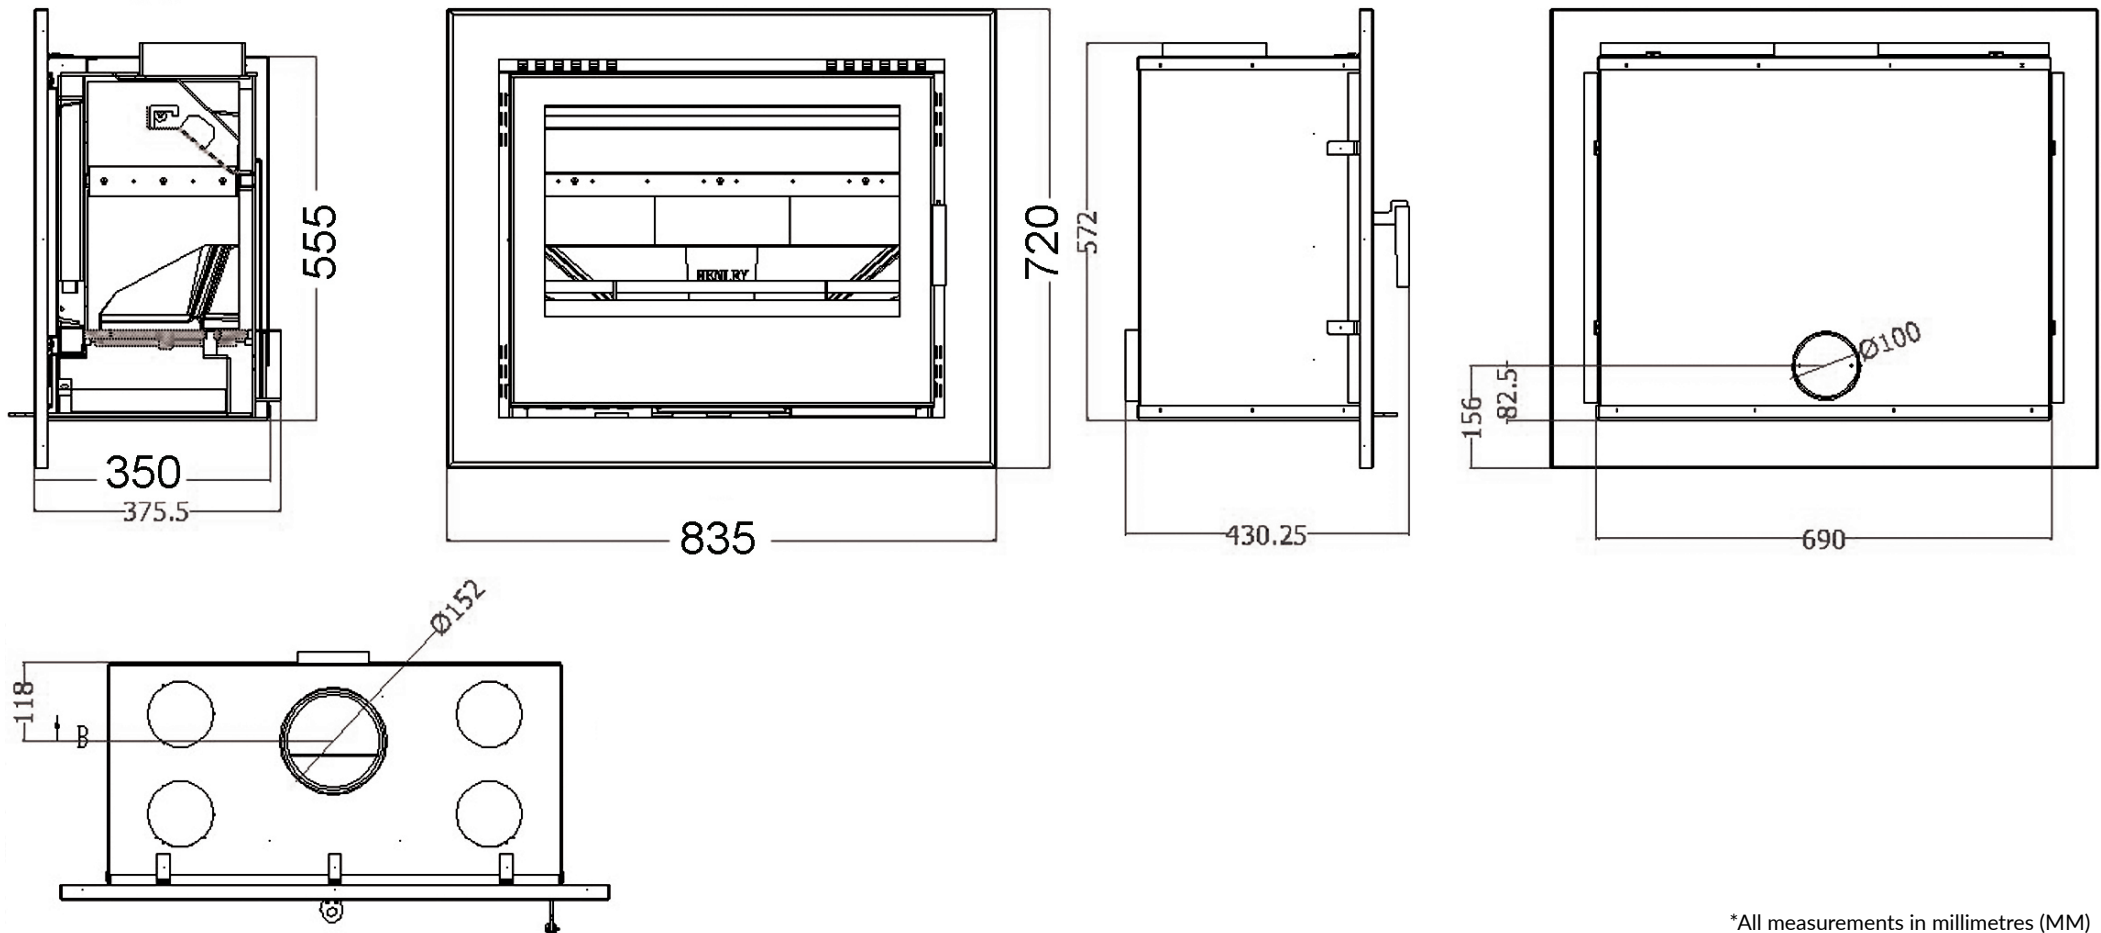

ATHENS 700 - CASSETTE - DIMENSIONS

*All measurements in millimetres (MM)
All Dimensions are correct at time of publishing, but may be subject to slight change.
Please confirm exact dimensions before commencing installation works

HEIGHT: 720mm | WIDTH: 835mm | DEPTH: 350mm | FLUE SIZE: 153mm

BACK-BOX HEIGHT: 555mm | BACK-BOX WIDTH: 690mm