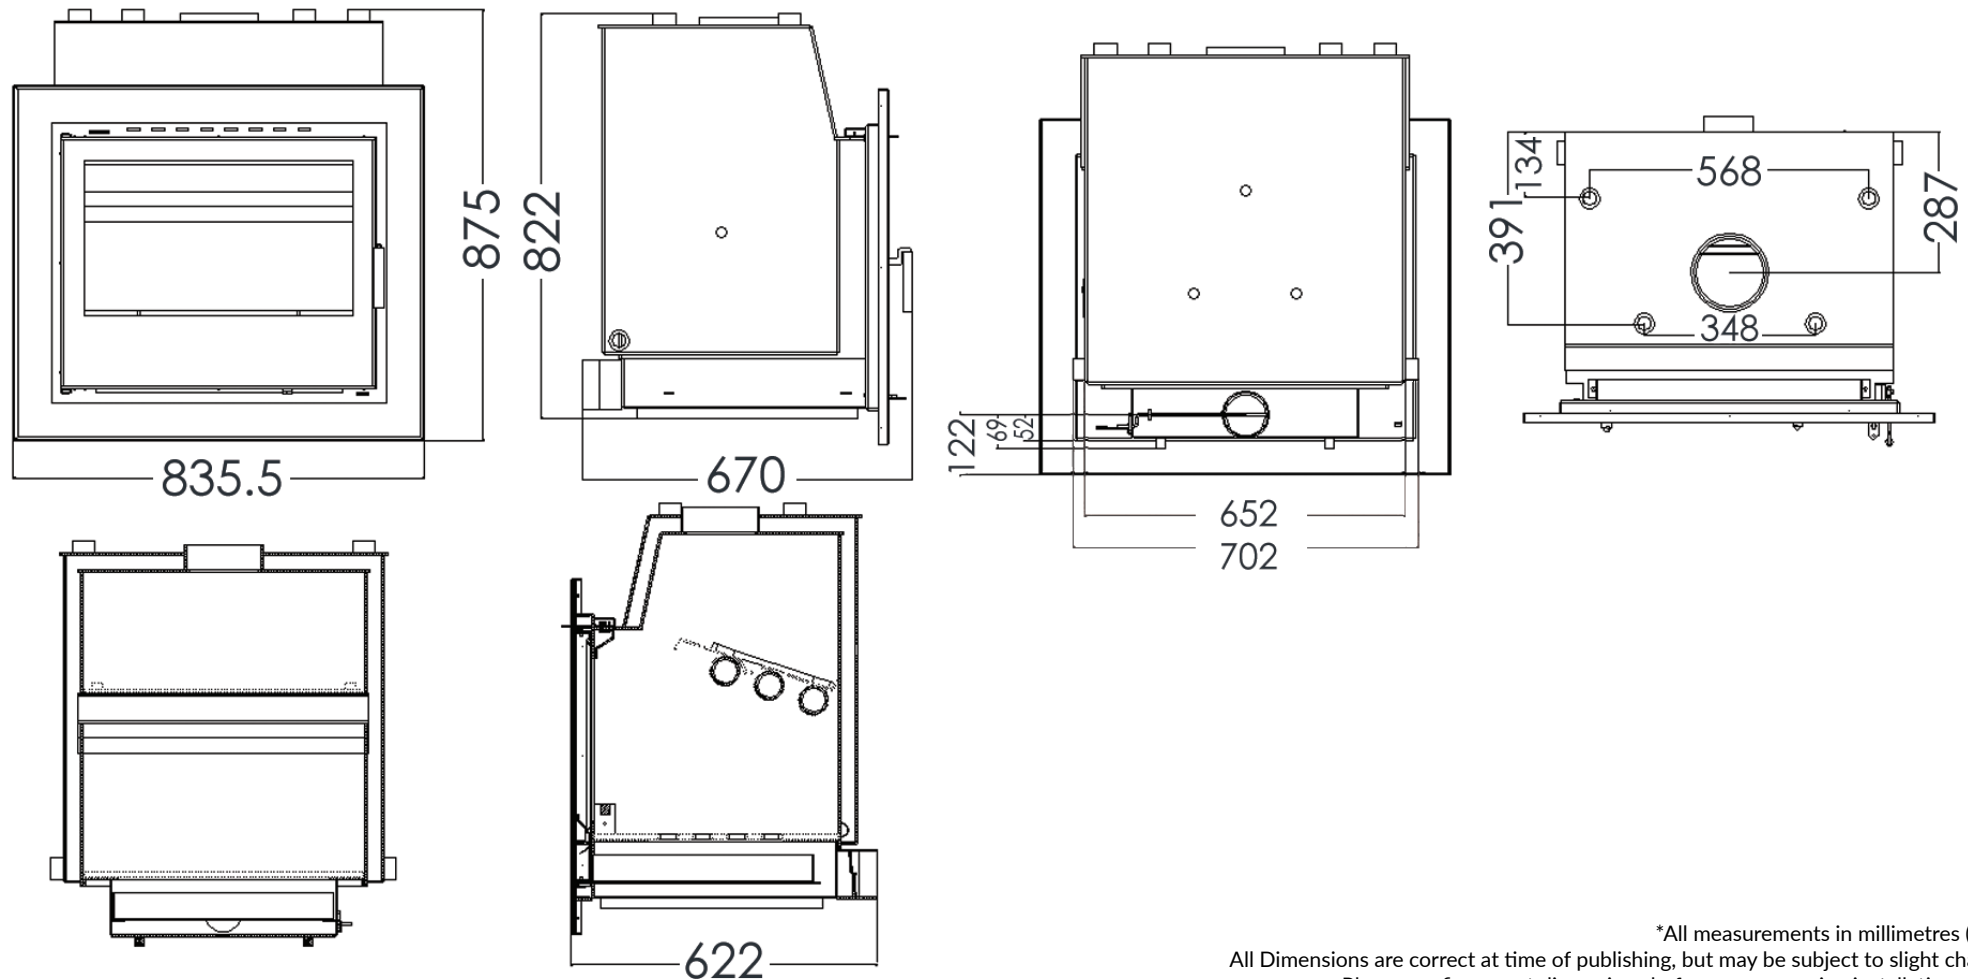

# ATHENS 700 21kW - BOILER - DIMENSIONS

\*All measurements in millimetres (MM)  
All Dimensions are correct at time of publishing, but may be subject to slight change.  
Please confirm exact dimensions before commencing installation works

HEIGHT: 720mm | WIDTH: 835.5mm | DEPTH: 622mm | FLUE SIZE: 153mm

BACK-BOX HEIGHT: 822mm | BACK-BOX WIDTH: 702mm