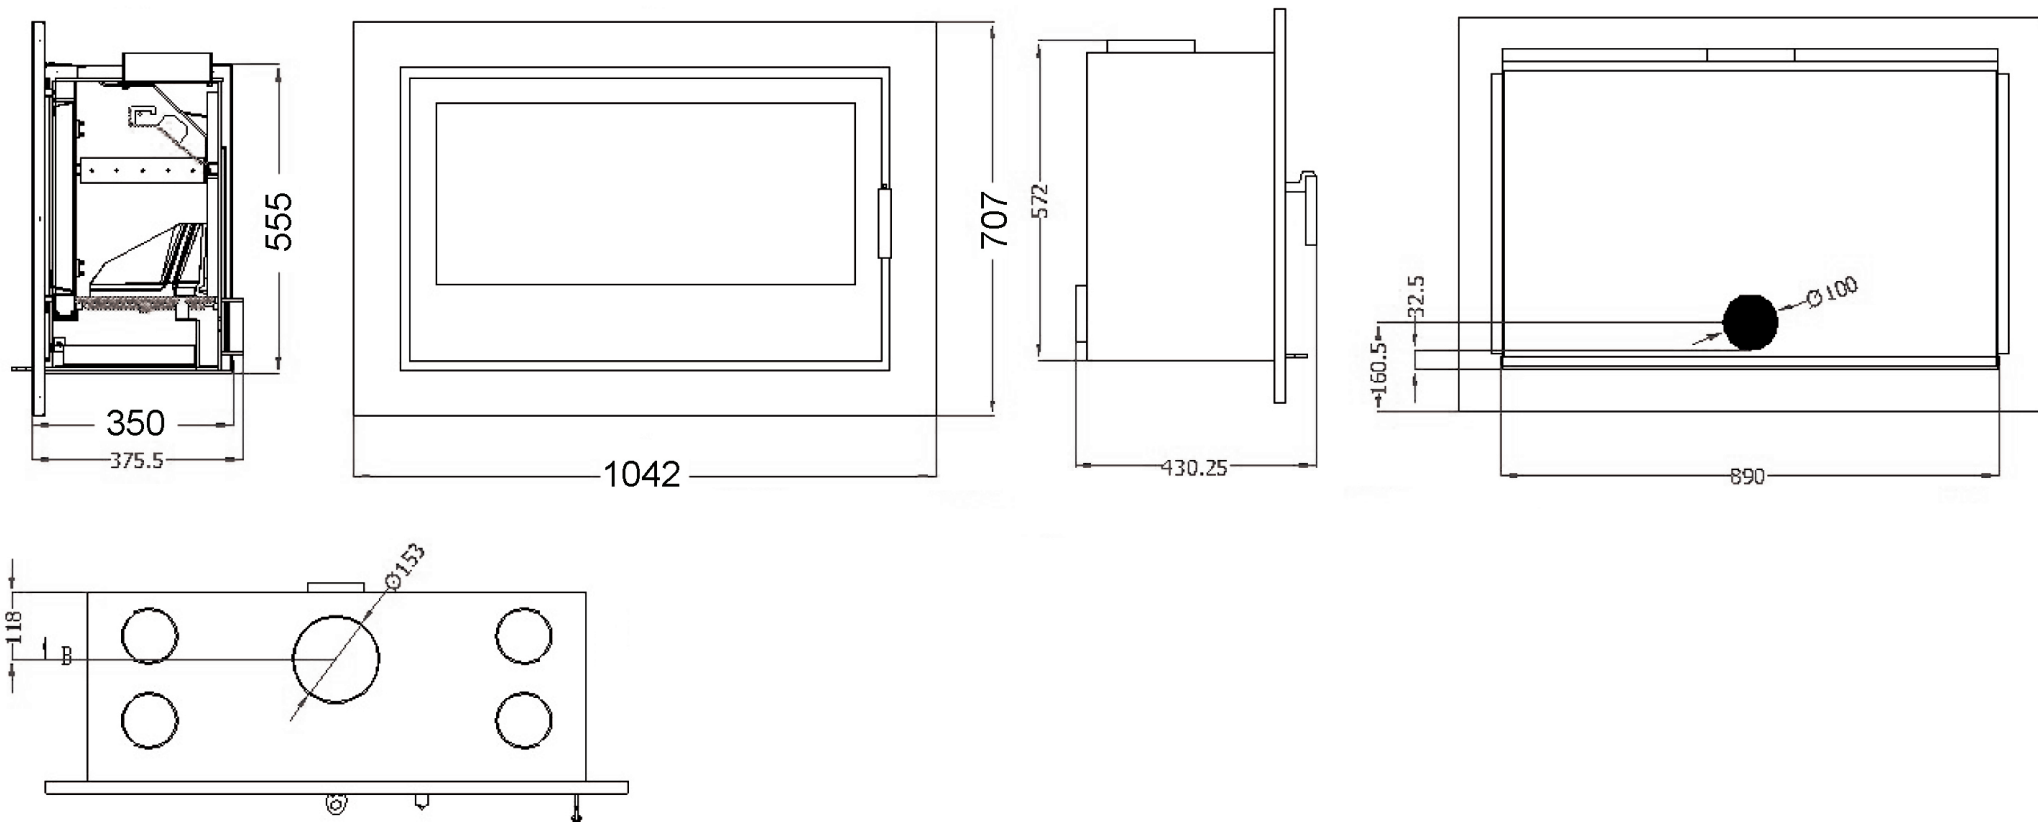

ATHENS 900 - CASSETTE - DIMENSIONS

*All measurements in millimetres (MM)
All Dimensions are correct at time of publishing, but may be subject to slight change.
Please confirm exact dimensions before commencing installation works

HEIGHT: 707mm | WIDTH: 1042mm | DEPTH: 350mm | FLUE SIZE: 153mm
BACK-BOX HEIGHT: 555mm | BACK-BOX WIDTH: 890mm