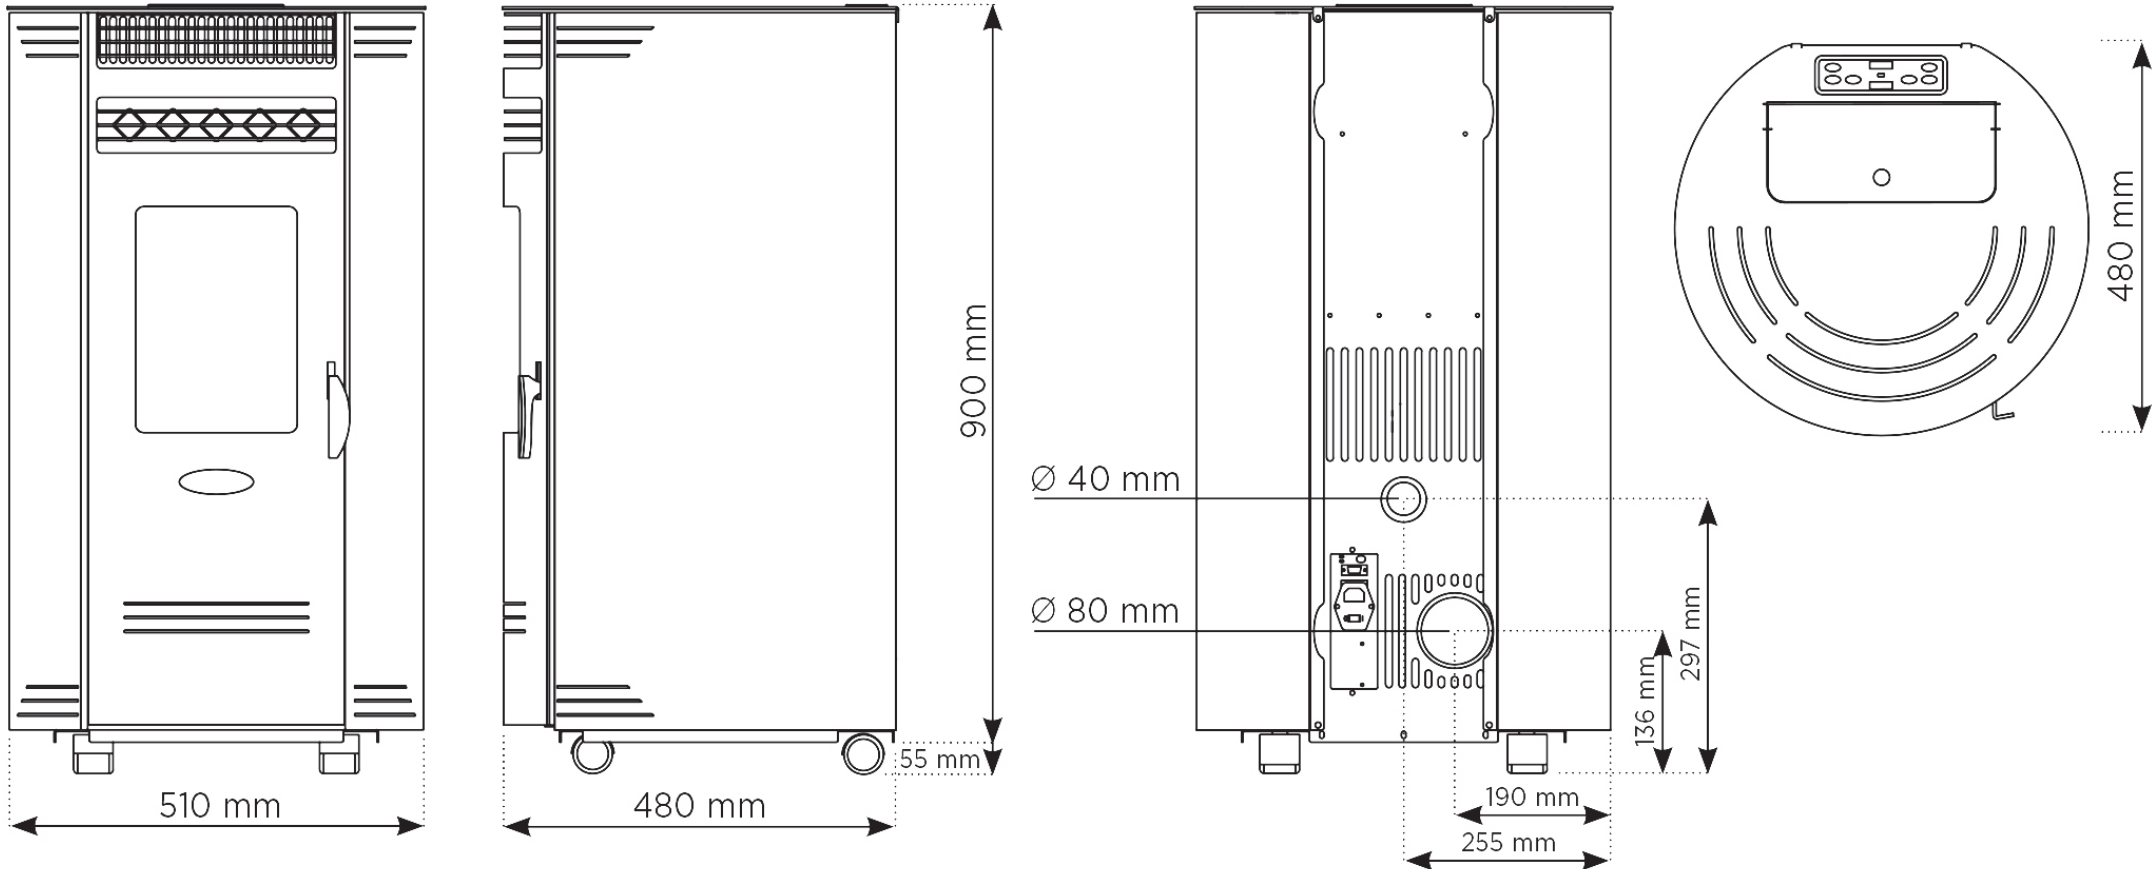

BIO 80Q - PELLET STOVE - DIMENSIONS

*All measurements in millimetres (MM)
All Dimensions are correct at time of publishing, but may be subject to slight change.
Please confirm exact dimensions before commencing installation works

HEIGHT: 900mm | WIDTH: 510mm | DEPTH: 480mm