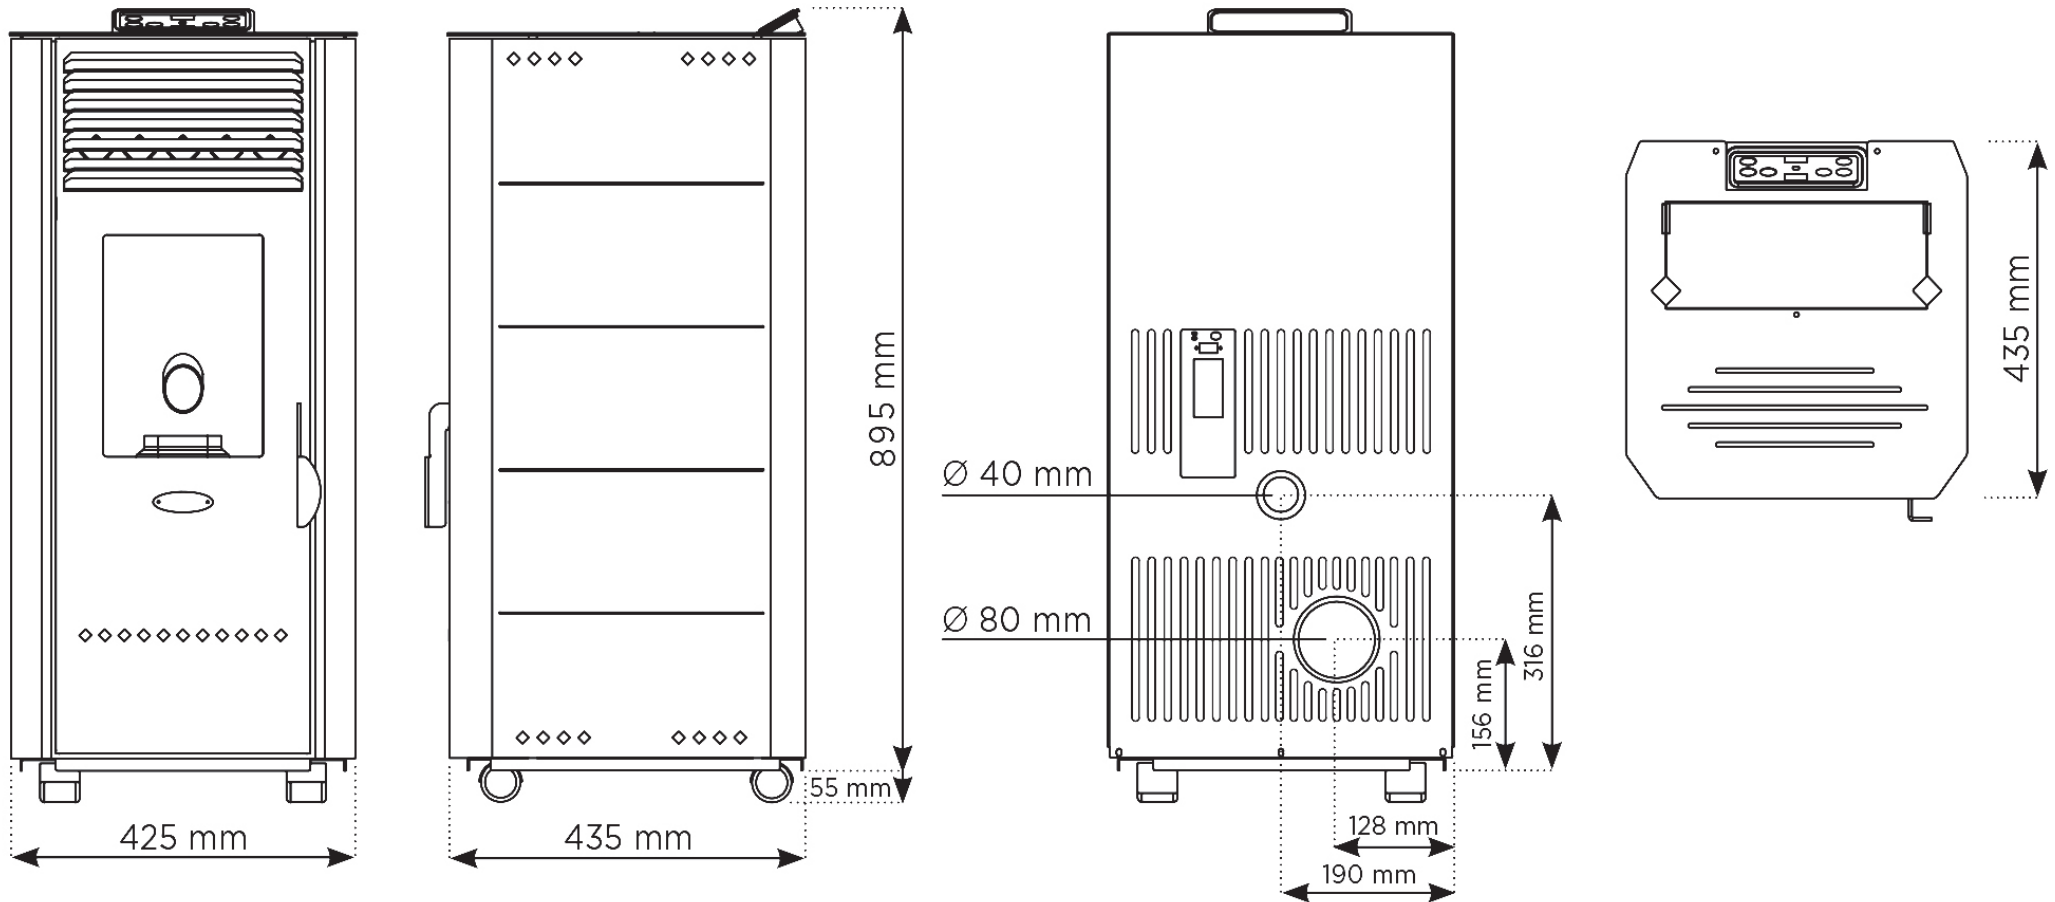

BIO 80 - PELLET STOVE - DIMENSIONS

*All measurements in millimetres (MM)
All Dimensions are correct at time of publishing, but may be subject to slight change.
Please confirm exact dimensions before commencing installation works

HEIGHT: 425mm | WIDTH: 435mm | DEPTH: 895mm