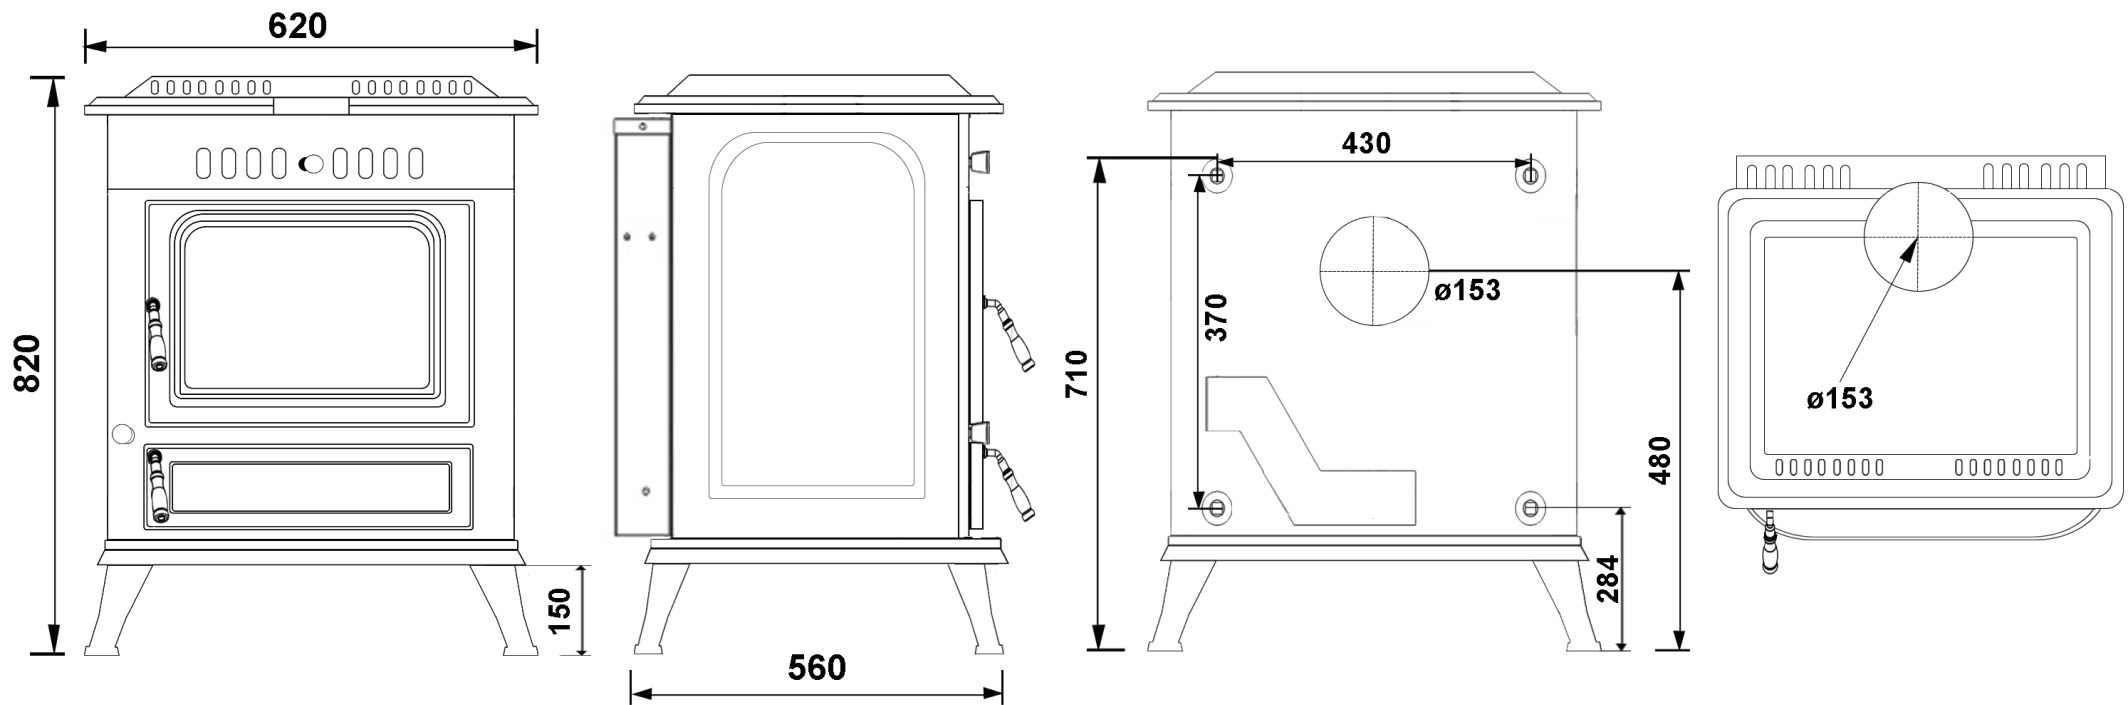

BLASKET 21kW - BOILER - DIMENSIONS

*All measurements in millimetres (MM)
All Dimensions are correct at time of publishing, but may be subject to slight change.
Please confirm exact dimensions before commencing installation works

HEIGHT: 820mm | WIDTH: 620mm | DEPTH: 560mm | FLUE SIZE: 153mm