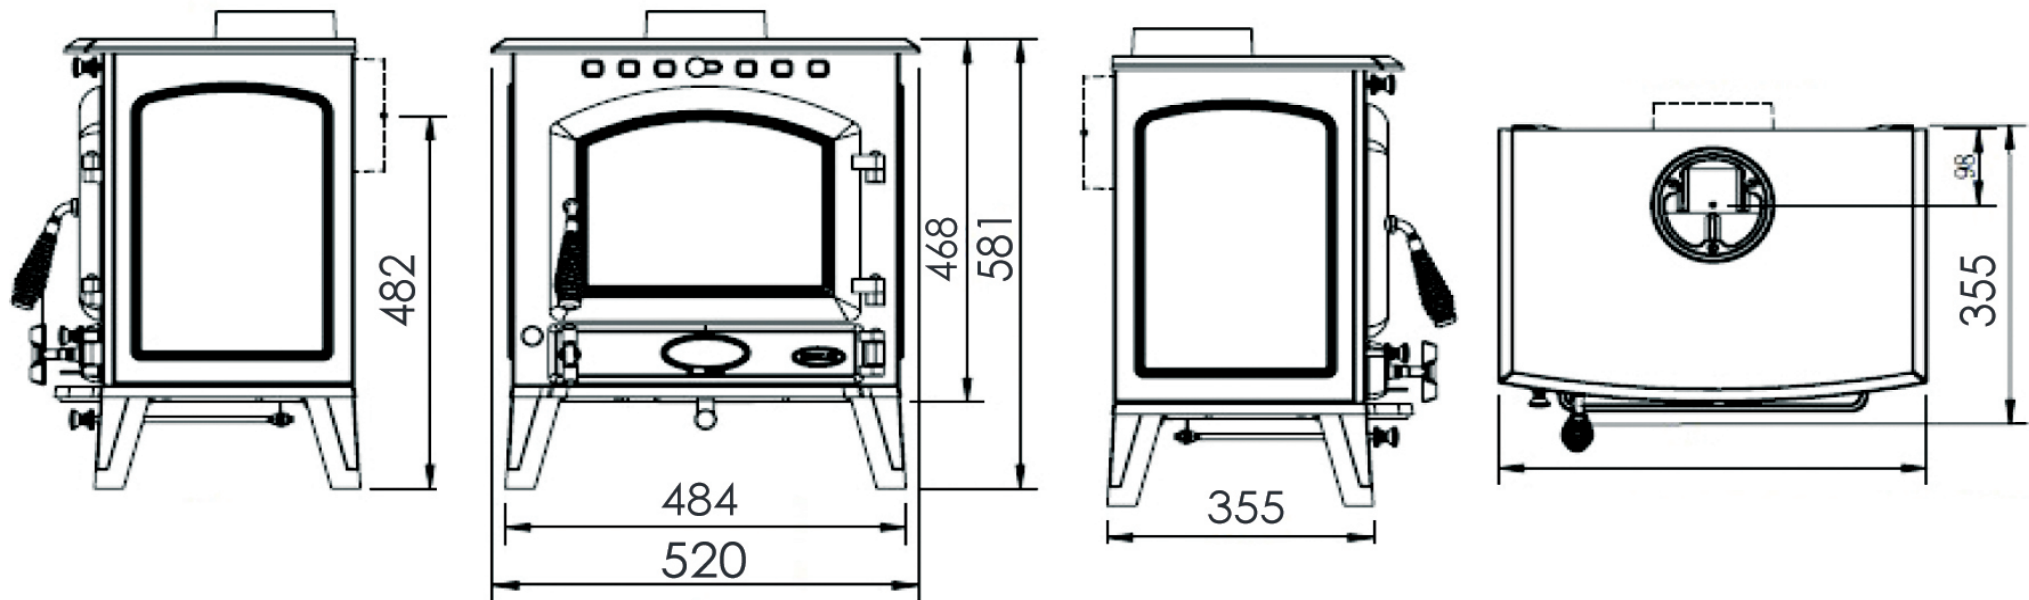

# BRACKEN 9kW - ROOM HEATER - DIMENSIONS

\*All measurements in millimetres (MM)

All Dimensions are correct at time of publishing, but may be subject to slight change.  
Please confirm exact dimensions before commencing installation works

HEIGHT: 581mm | WIDTH: 520mm | DEPTH: 355mm | FLUE SIZE: 125mm