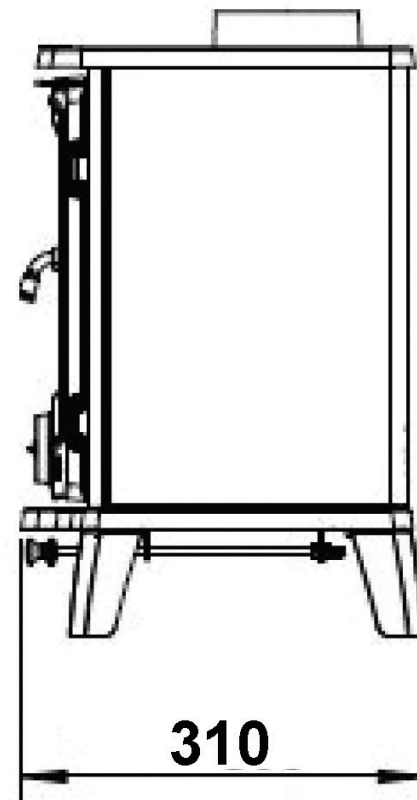

# CAMBRIDGE 5kW - DIMENSIONS

\*All measurements in millimetres (MM)  
All Dimensions are correct at time of publishing, but may be subject to slight change.  
Please confirm exact dimensions before commencing installation works

HEIGHT: 511mm | WIDTH: 390mm | DEPTH: 310mm | FLUE SIZE: 125mm