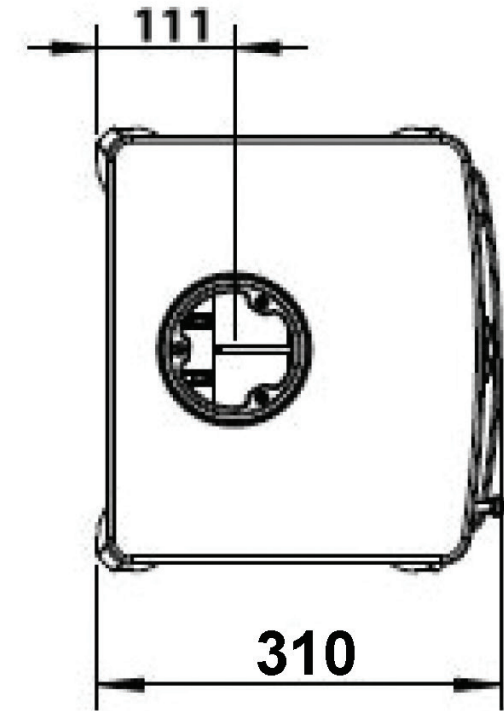

# CAMBRIDGE 5kW - DIMENSIONS

\*All measurements in millimetres (MM)  
All Dimensions are correct at time of publishing, but may be subject to slight change.  
Please confirm exact dimensions before commencing installation works

HEIGHT: 511mm | WIDTH: 390mm | DEPTH: 310mm | FLUE SIZE: 125mm