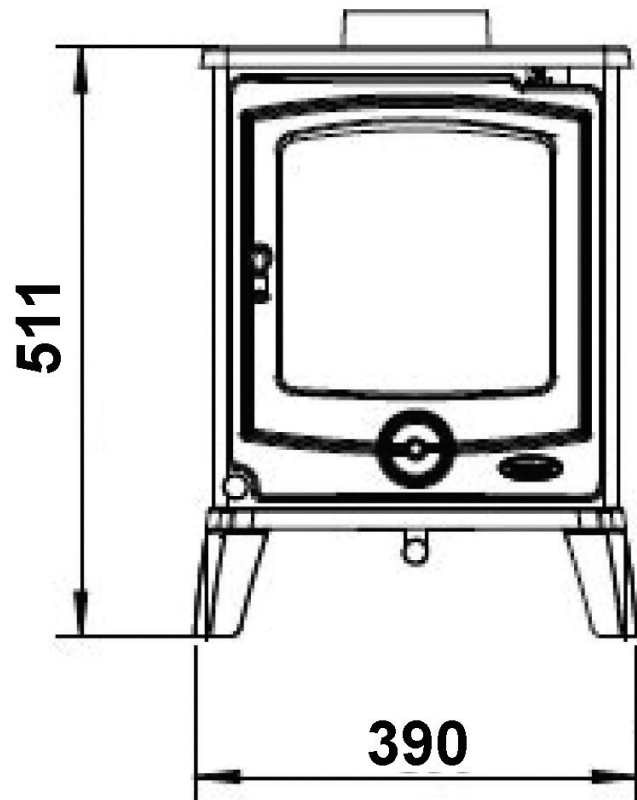

# CAMBRIDGE 5kW - DIMENSIONS

\*All measurements in millimetres (MM)  
All Dimensions are correct at time of publishing, but may be subject to slight change.  
Please confirm exact dimensions before commencing installation works

HEIGHT: 511mm | WIDTH: 390mm | DEPTH: 310mm | FLUE SIZE: 125mm