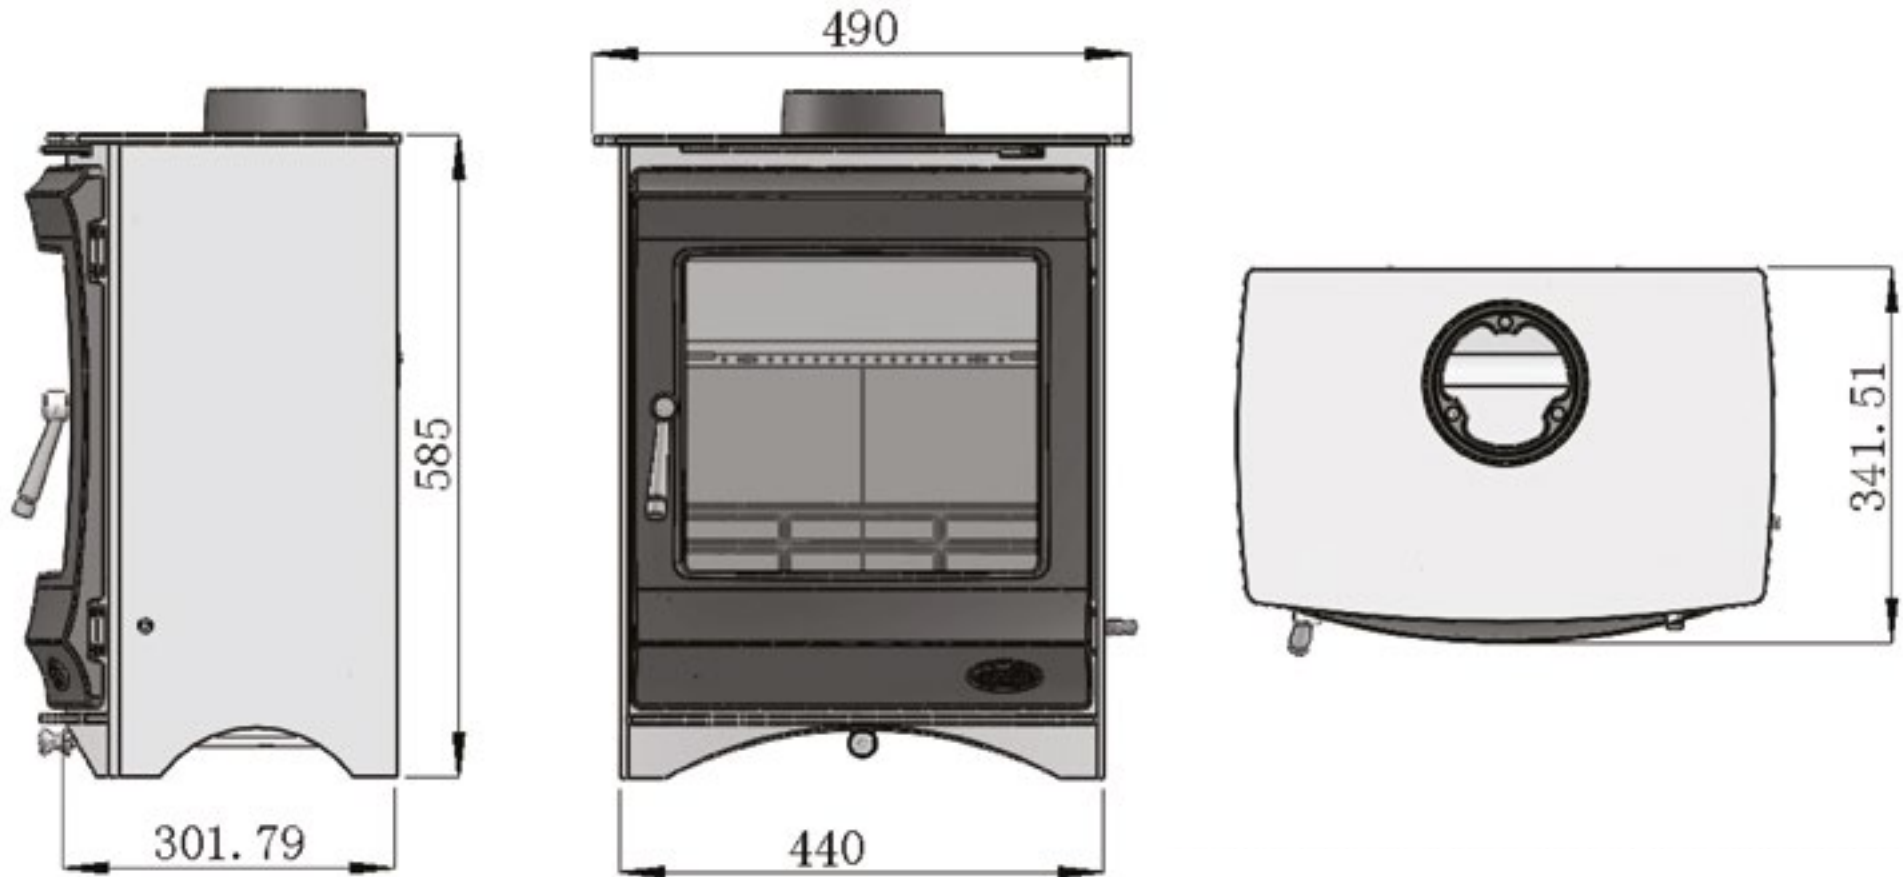

CARLOTN 5kW - DIMENSIONS

*All measurements in millimetres (MM)
All Dimensions are correct at time of publishing, but may be subject to slight change.
Please confirm exact dimensions before commencing installation works

HEIGHT: 585mm | WIDTH: 490mm | DEPTH: 341.51mm | FLUE SIZE: 125mm