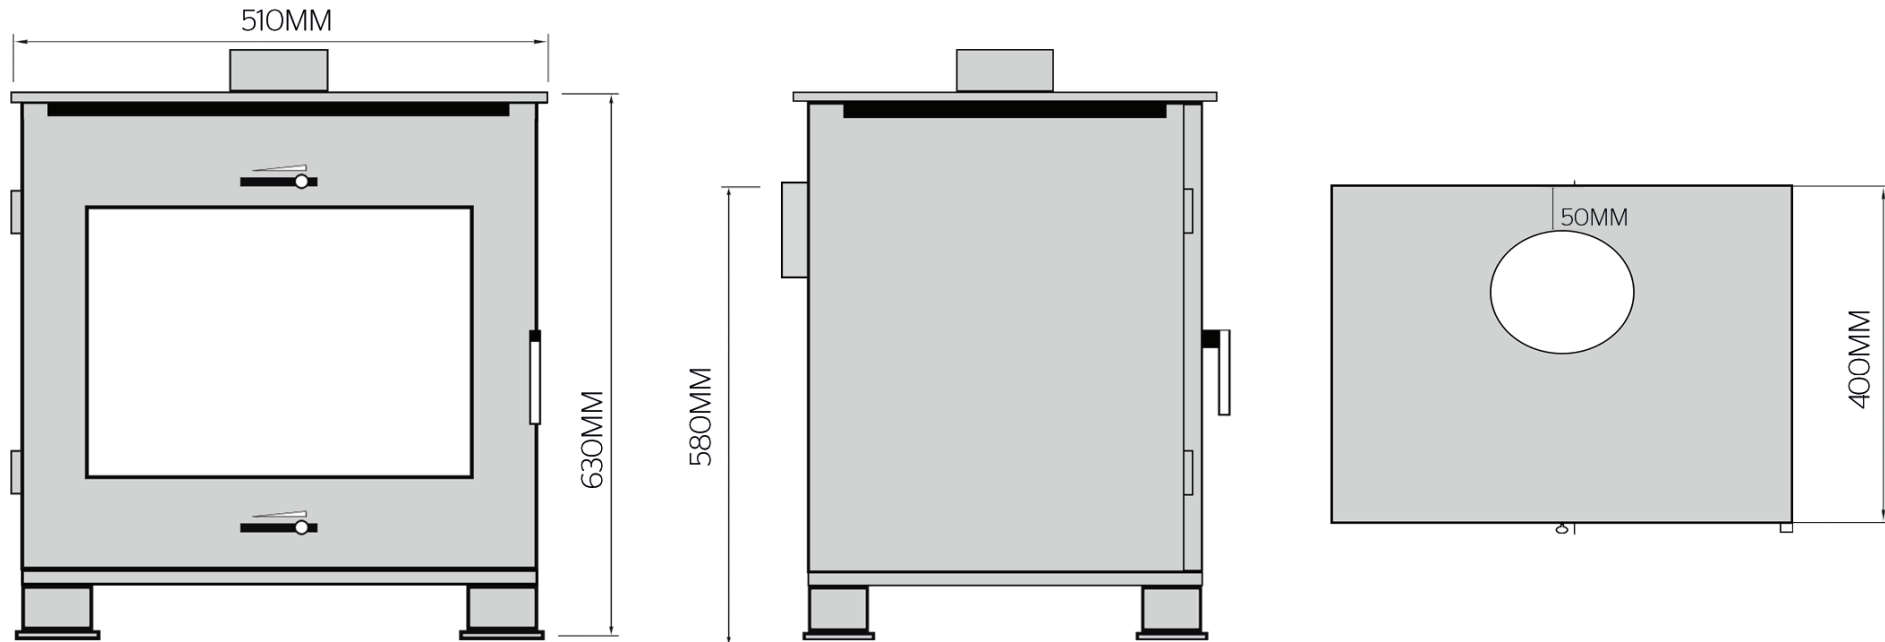

CHELTENHAM 5kW - DIMENSIONS

*All measurements in millimetres (MM)
All Dimensions are correct at time of publishing, but may be subject to slight change.
Please confirm exact dimensions before commencing installation works

HEIGHT: 630mm | WIDTH: 510mm | DEPTH: 400mm | FLUE SIZE: 125mm