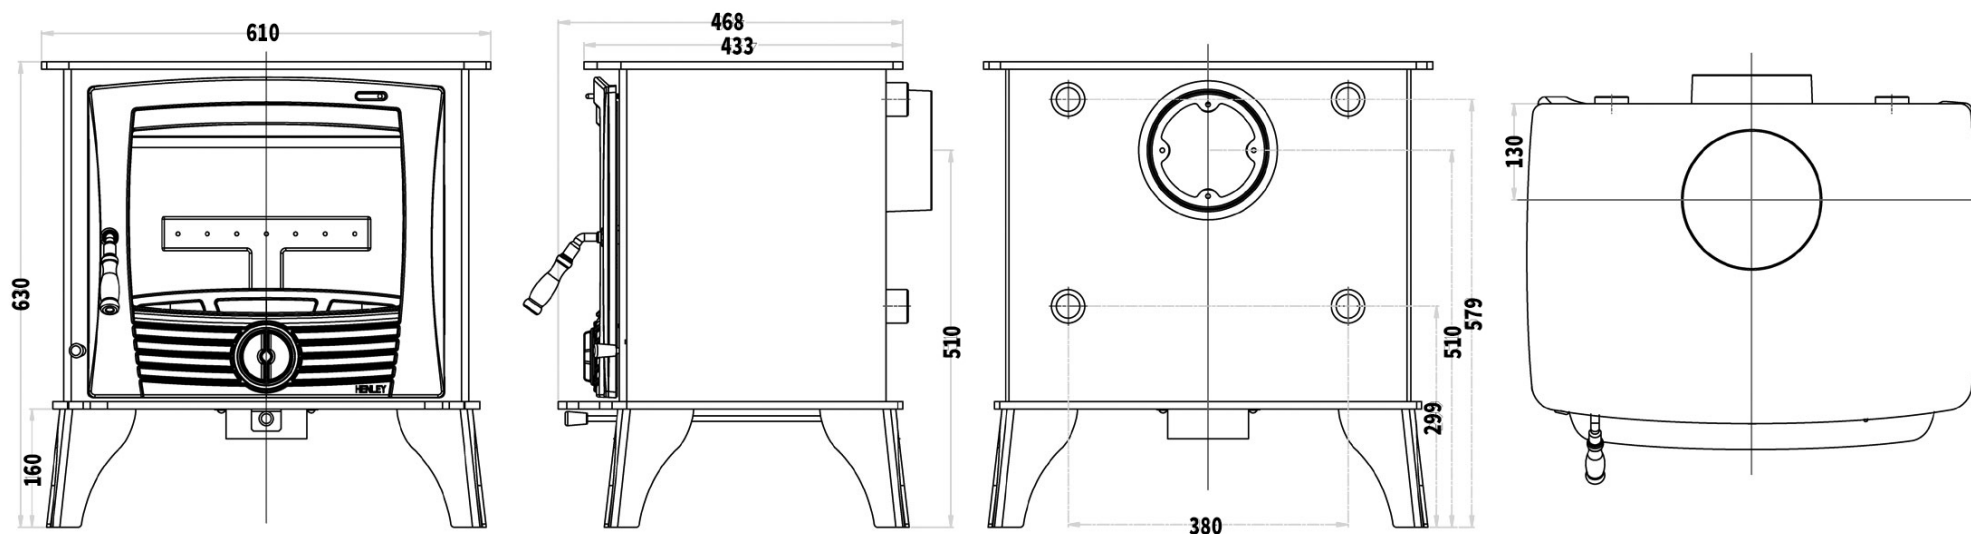

DRUID 12kW - DIMENSIONS

*All measurements in millimetres (MM)
All Dimensions are correct at time of publishing, but may be subject to slight change.
Please confirm exact dimensions before commencing installation works

HEIGHT: 623mm | WIDTH: 595mm | DEPTH: 427mm | FLUE SIZE: 153mm