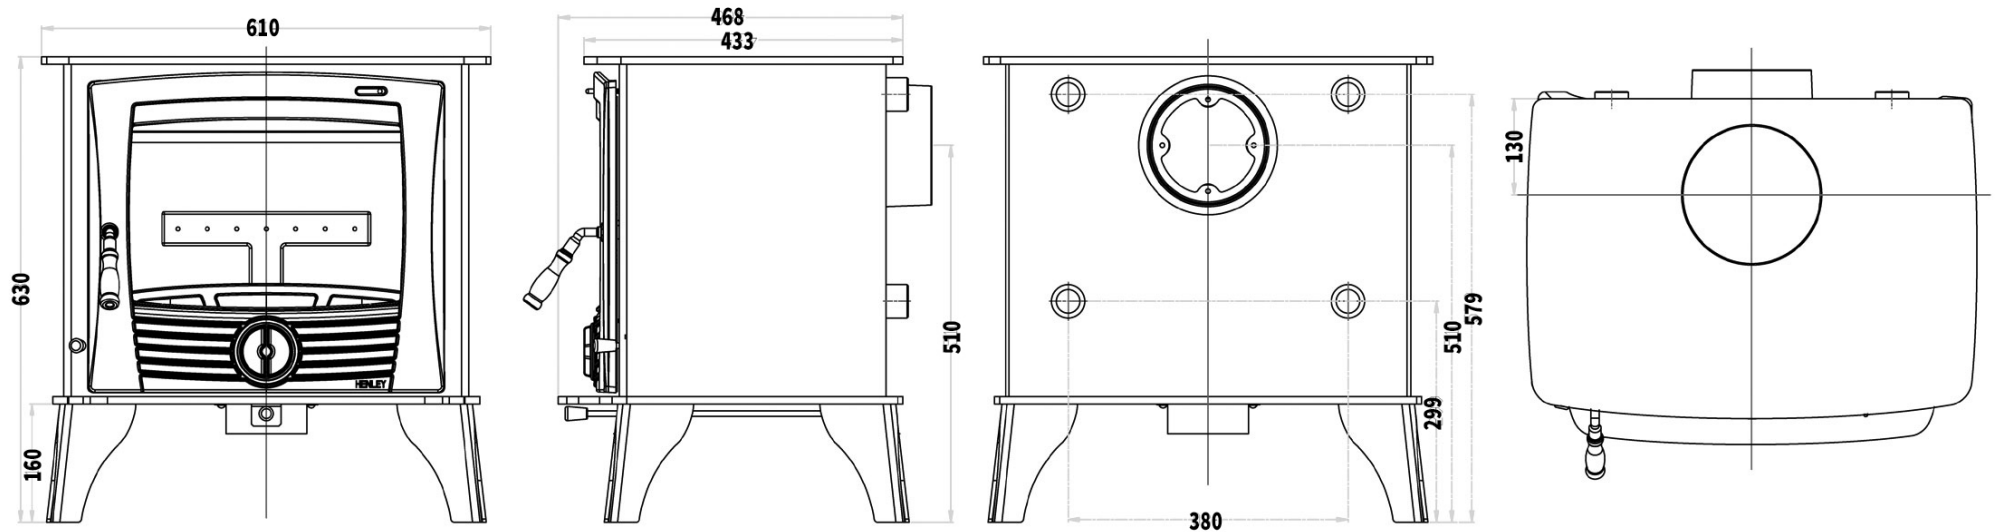

# DRUID 12kW - BOILER - DIMENSIONS

\*All measurements in millimetres (MM)  
All Dimensions are correct at time of publishing, but may be subject to slight change.  
Please confirm exact dimensions before commencing installation works

HEIGHT: 623mm | WIDTH: 595mm | DEPTH: 427mm | FLUE SIZE: 153mm