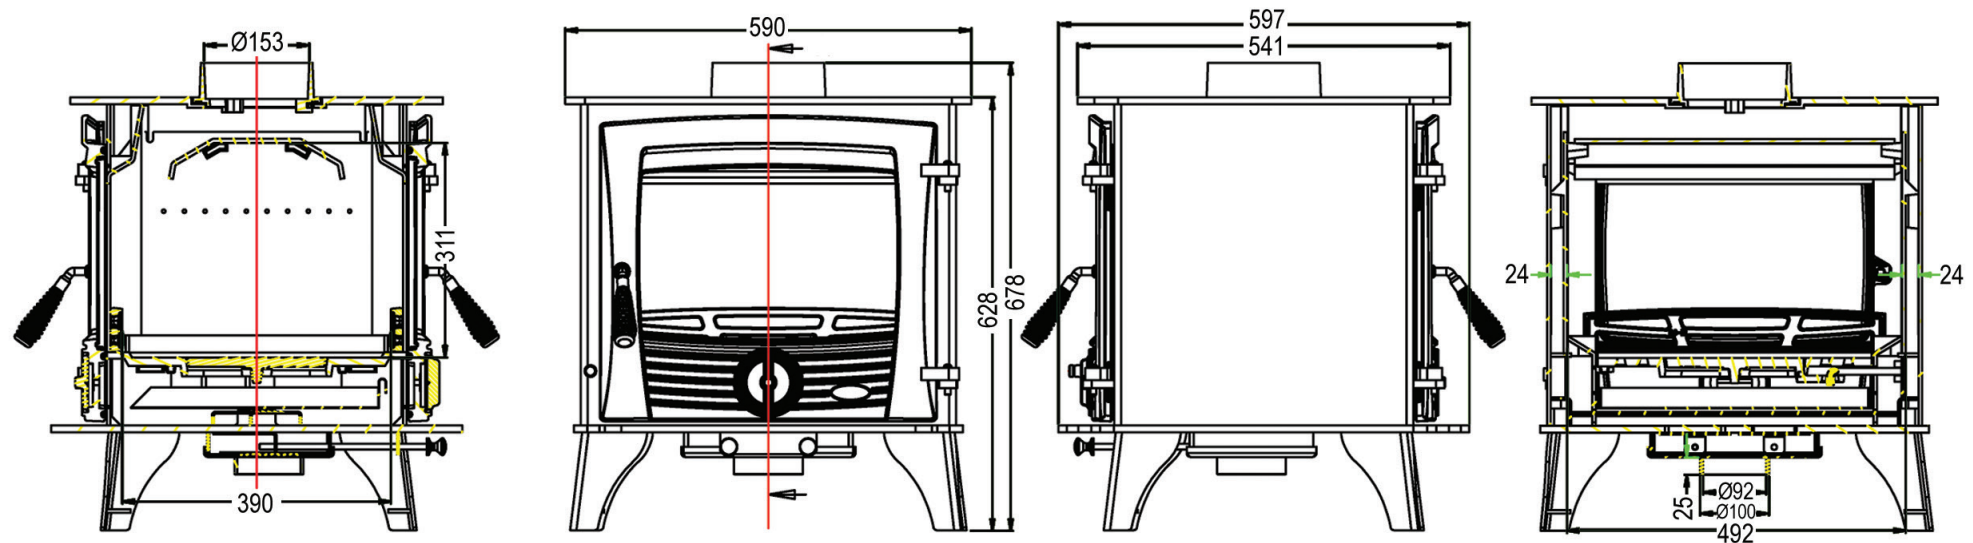

DRUID 14kW - DIMENSIONS

*All measurements in millimetres (MM)
All Dimensions are correct at time of publishing, but may be subject to slight change.
Please confirm exact dimensions before commencing installation works

HEIGHT: 628mm | WIDTH: 590mm | DEPTH: 597mm | FLUE SIZE: 153mm