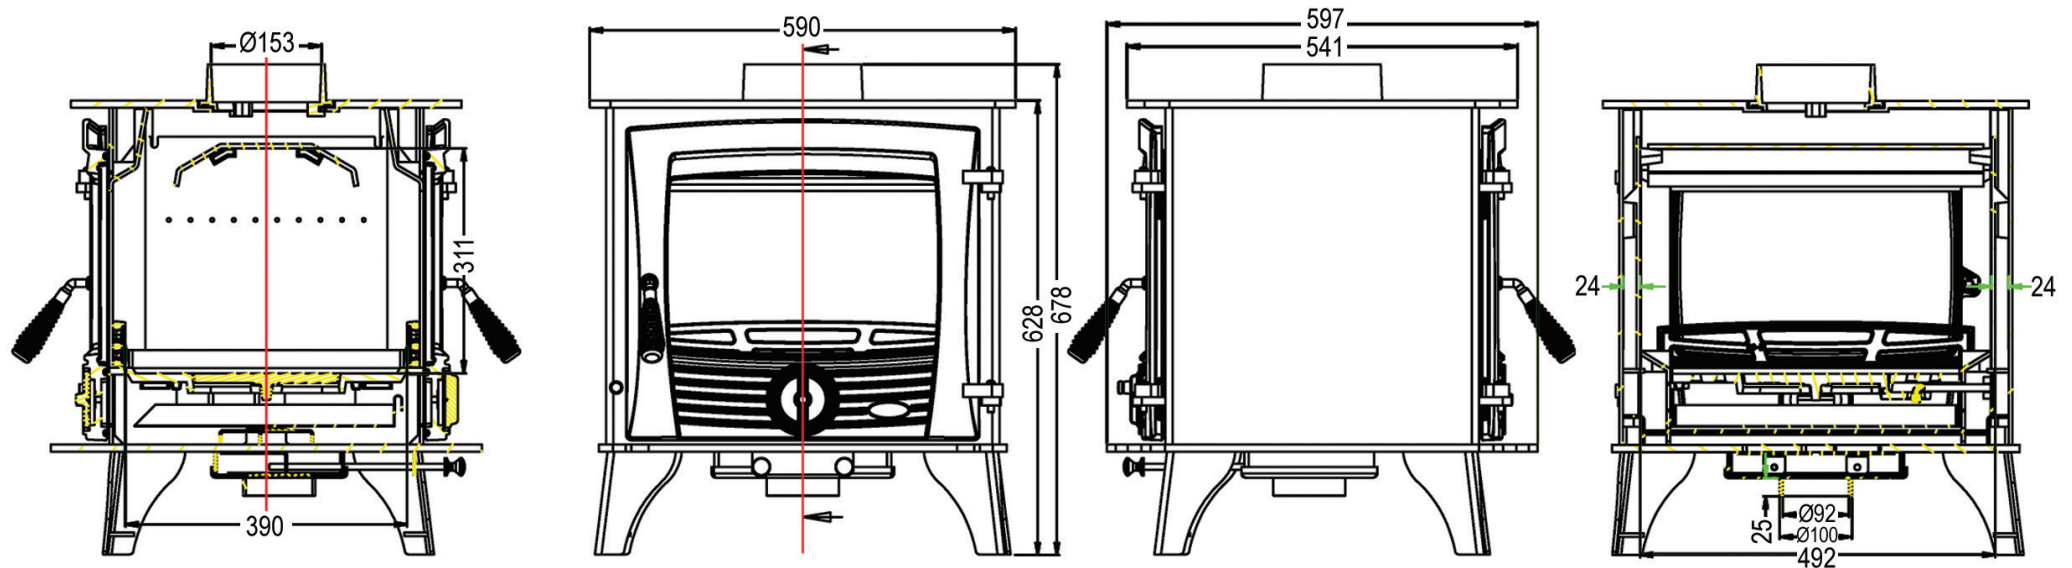

DRUID 14kW - DOUBLE SIDED - DIMENSIONS

*All measurements in millimetres (MM)
All Dimensions are correct at time of publishing, but may be subject to slight change.
Please confirm exact dimensions before commencing installation works

HEIGHT: 628mm | WIDTH: 590mm | DEPTH: 597mm | FLUE SIZE: 153mm