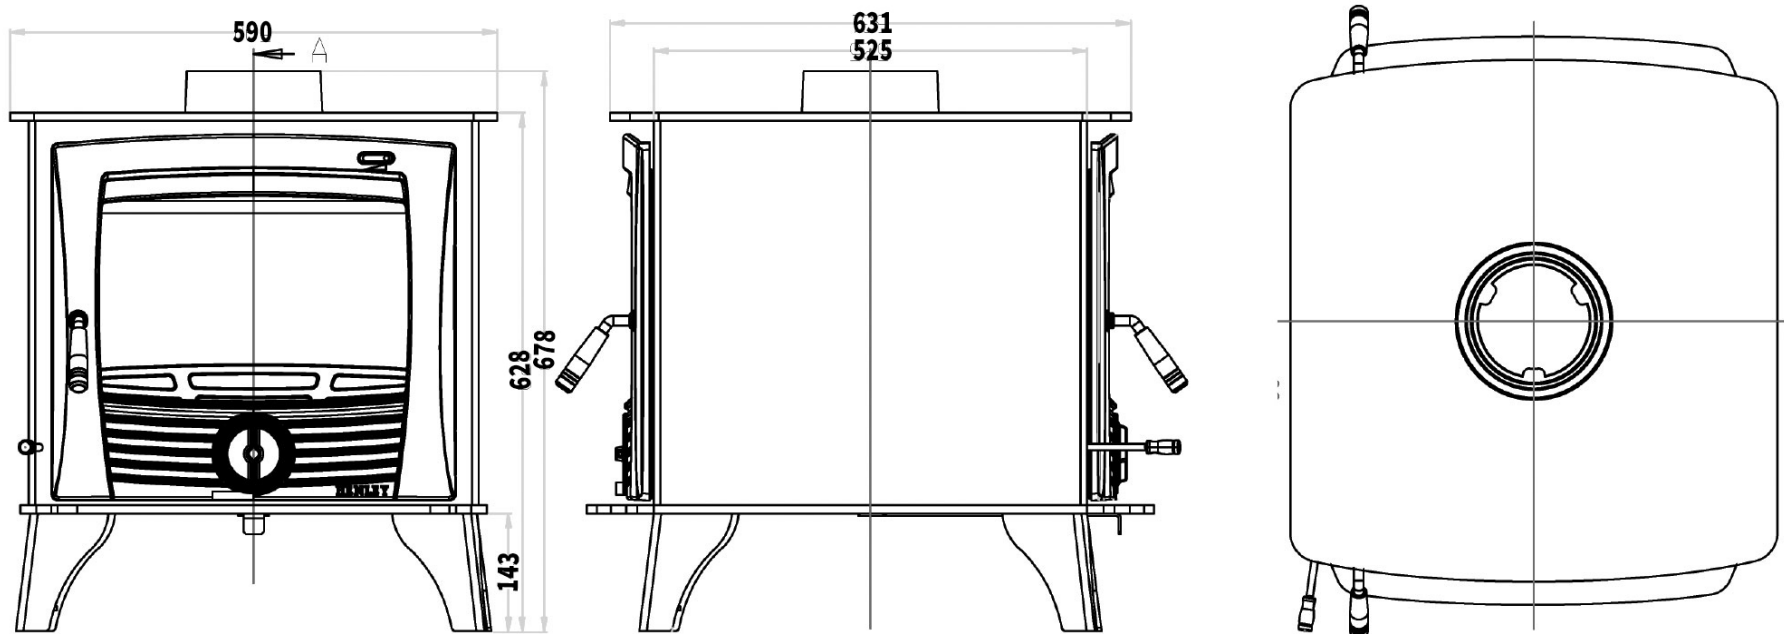

# DRUID 20kW - DOUBLE SIDED - DIMENSIONS

\*All measurements in millimetres (MM)  
All Dimensions are correct at time of publishing, but may be subject to slight change.  
Please confirm exact dimensions before commencing installation works

HEIGHT: 628mm | WIDTH: 590mm | DEPTH: 631mm | FLUE SIZE: 153mm