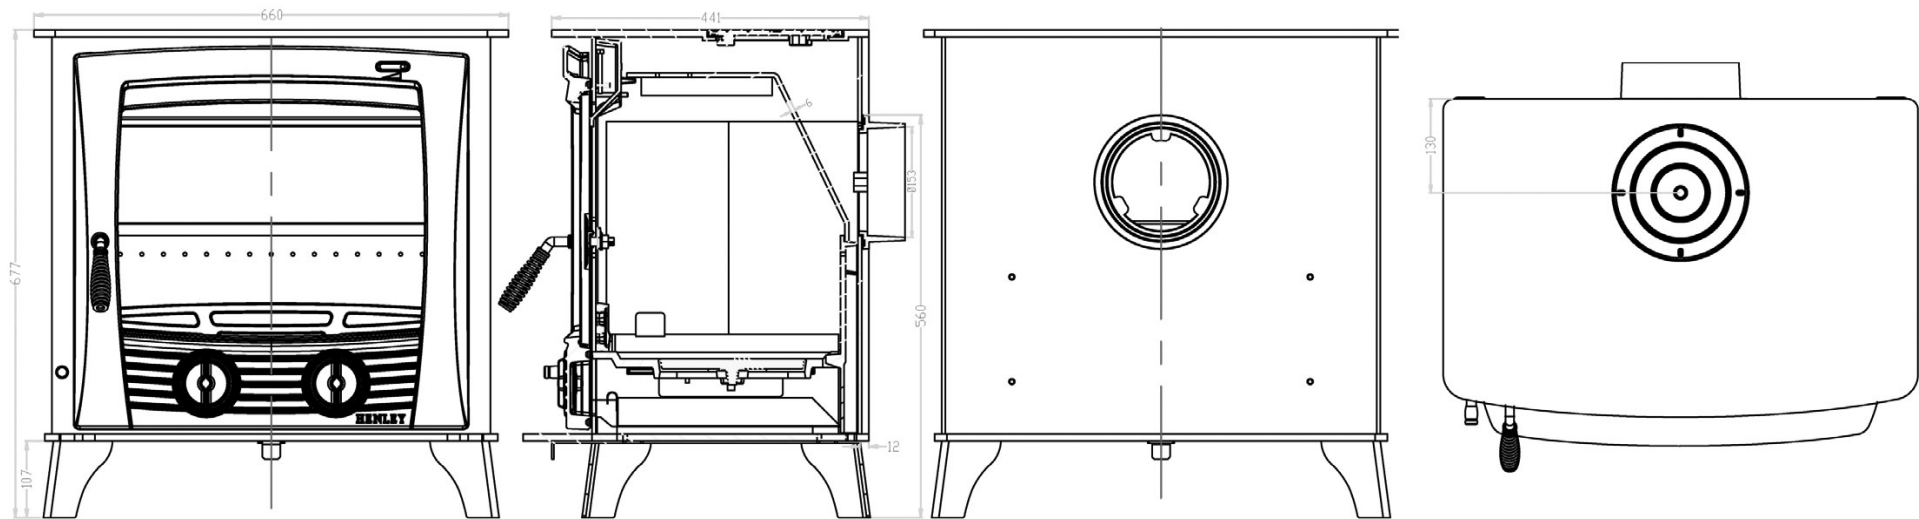

# DRUID 21kW - DIMENSIONS

\*All measurements in millimetres (MM)

All Dimensions are correct at time of publishing, but may be subject to slight change.  
Please confirm exact dimensions before commencing installation works

HEIGHT: 680mm | WIDTH: 660mm | DEPTH: 465mm | FLUE SIZE: 153mm