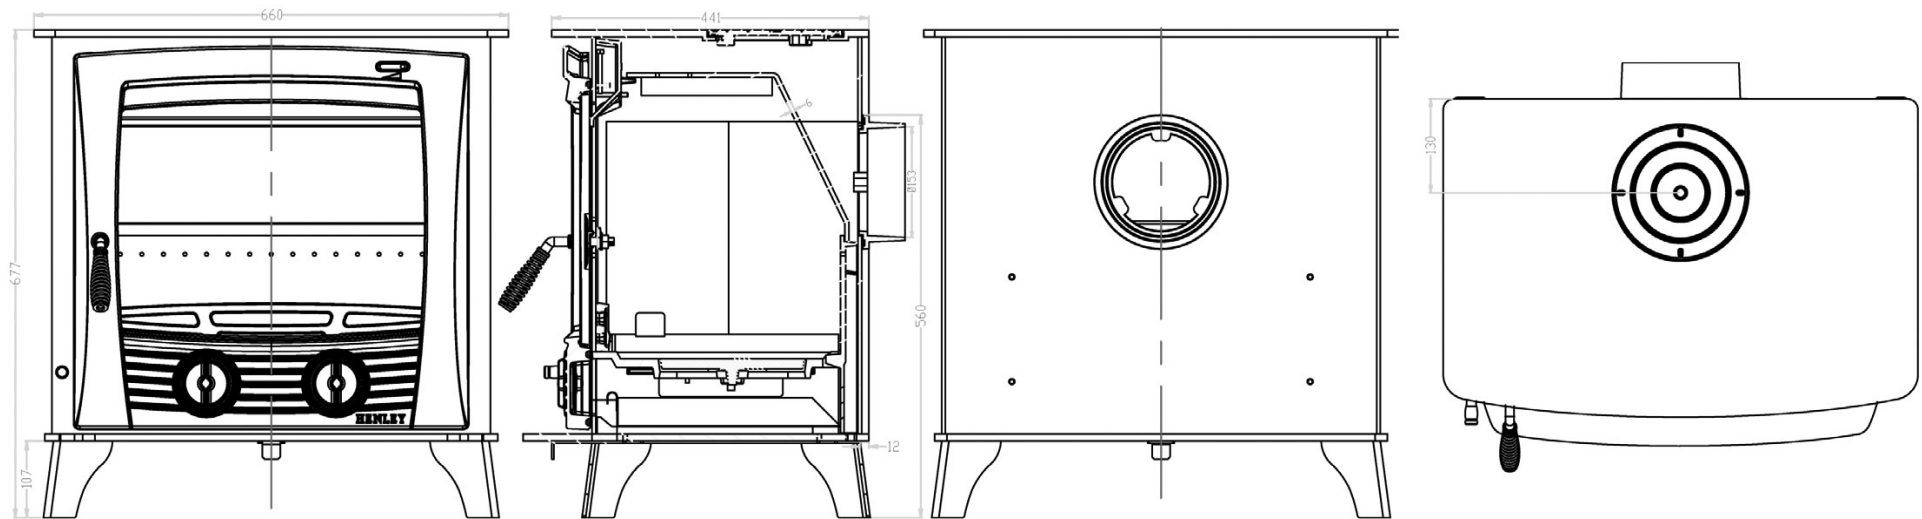

DRUID 21kW - BOILER - DIMENSIONS

*All measurements in millimetres (MM)
All Dimensions are correct at time of publishing, but may be subject to slight change.
Please confirm exact dimensions before commencing installation works

HEIGHT: 680mm | WIDTH: 660mm | DEPTH: 465mm | FLUE SIZE: 153mm