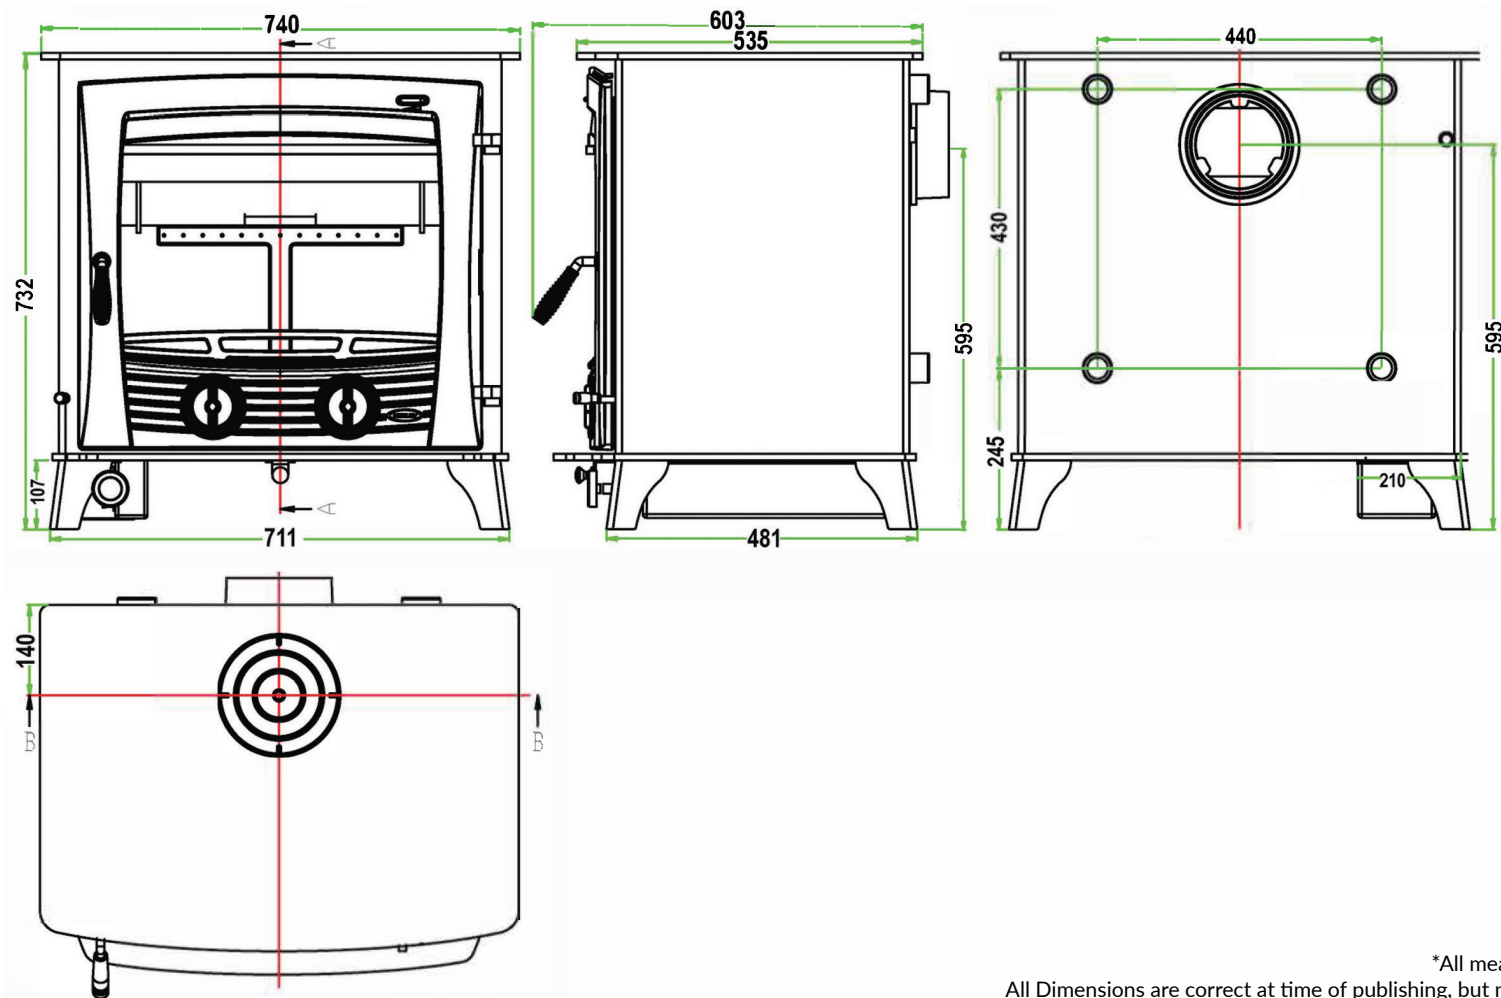

# DRUID 30kW - BOILER - DIMENSIONS

\*All measurements in millimetres (MM)  
All Dimensions are correct at time of publishing, but may be subject to slight change.  
Please confirm exact dimensions before commencing installation works

HEIGHT: 732mm | WIDTH: 740mm | DEPTH: 535mm | FLUE SIZE: 153mm