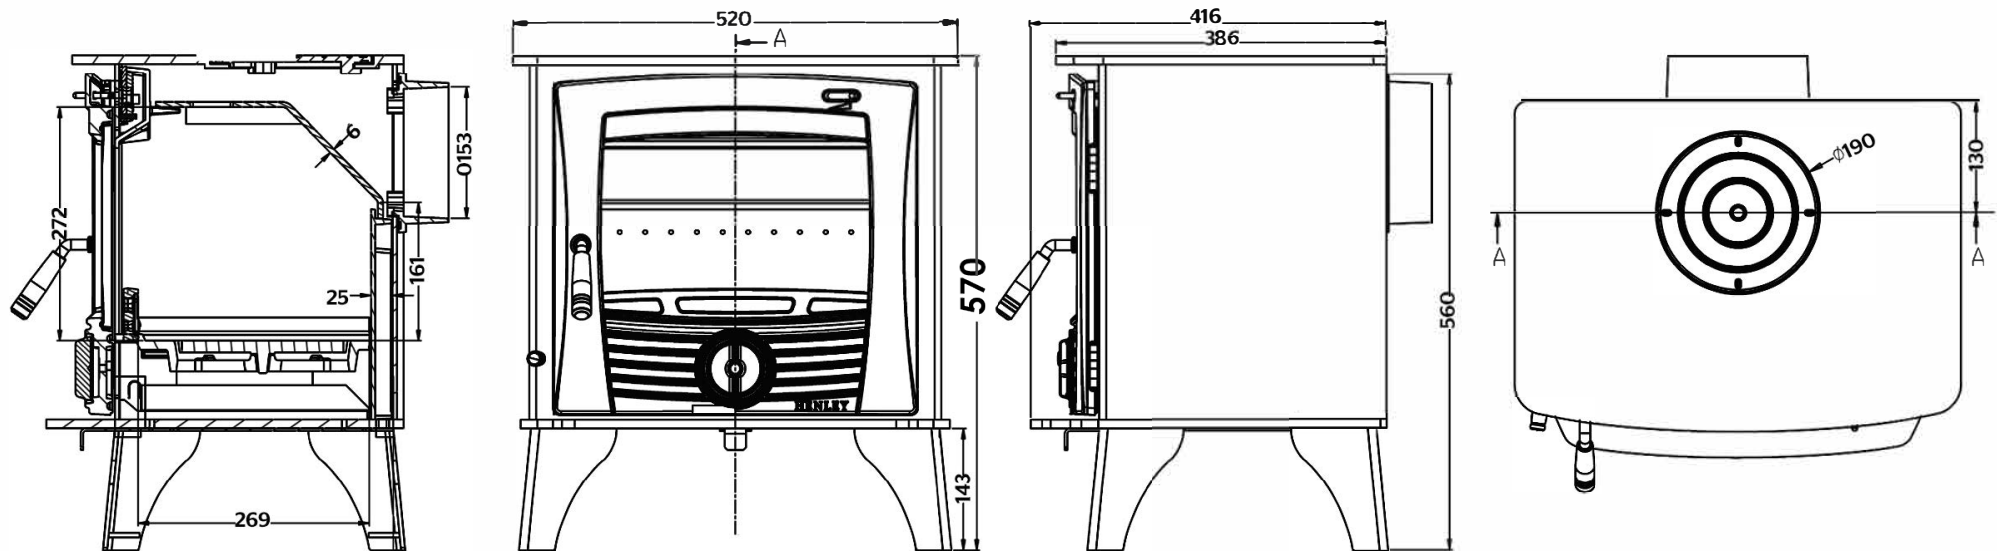

# DRUID 8kW - DIMENSIONS

 scroll down for logbox drawing

\*All measurements in millimetres (MM)  
All Dimensions are correct at time of publishing, but may be subject to slight change.  
Please confirm exact dimensions before commencing installation works

HEIGHT: 770mm | WIDTH: 520mm | DEPTH: 386mm | FLUE SIZE: 153mm

# DRUID 8kW - DIMENSIONS

\*All measurements in millimetres (MM)  
All Dimensions are correct at time of publishing, but may be subject to slight change.  
Please confirm exact dimensions before commencing installation works