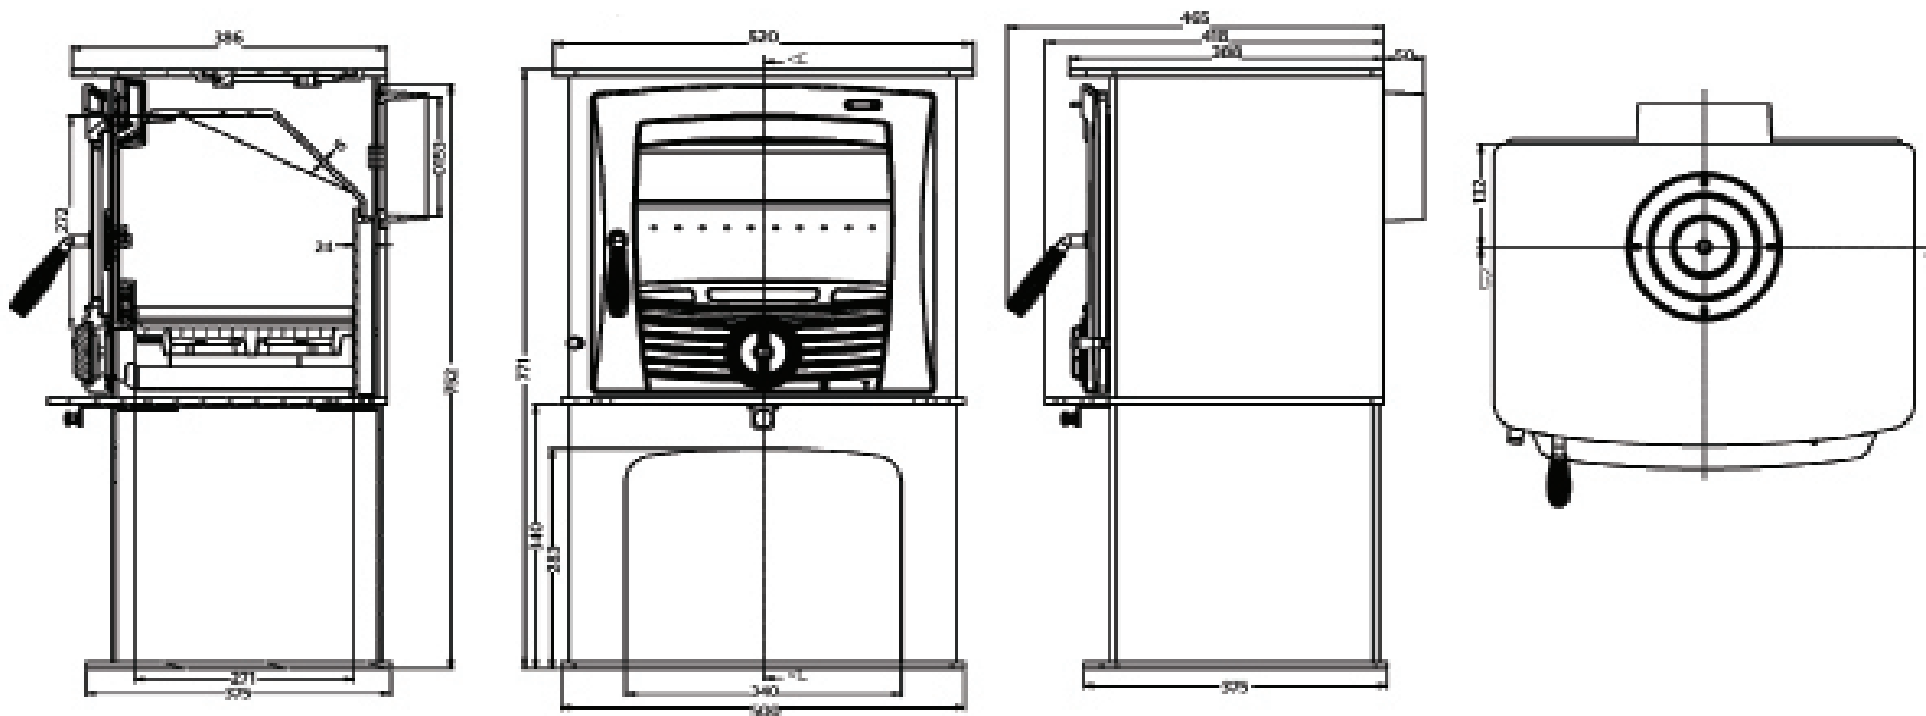

# DRUID 8kW - DIMENSIONS

 scroll down for logbox drawing

\*All measurements in millimetres (MM)  
All Dimensions are correct at time of publishing, but may be subject to slight change.  
Please confirm exact dimensions before commencing installation works

HEIGHT: 770mm | WIDTH: 520mm | DEPTH: 386mm | FLUE SIZE: 153mm

# DRUID 8kW - DIMENSIONS

\*All measurements in millimetres (MM)  
All Dimensions are correct at time of publishing, but may be subject to slight change.  
Please confirm exact dimensions before commencing installation works