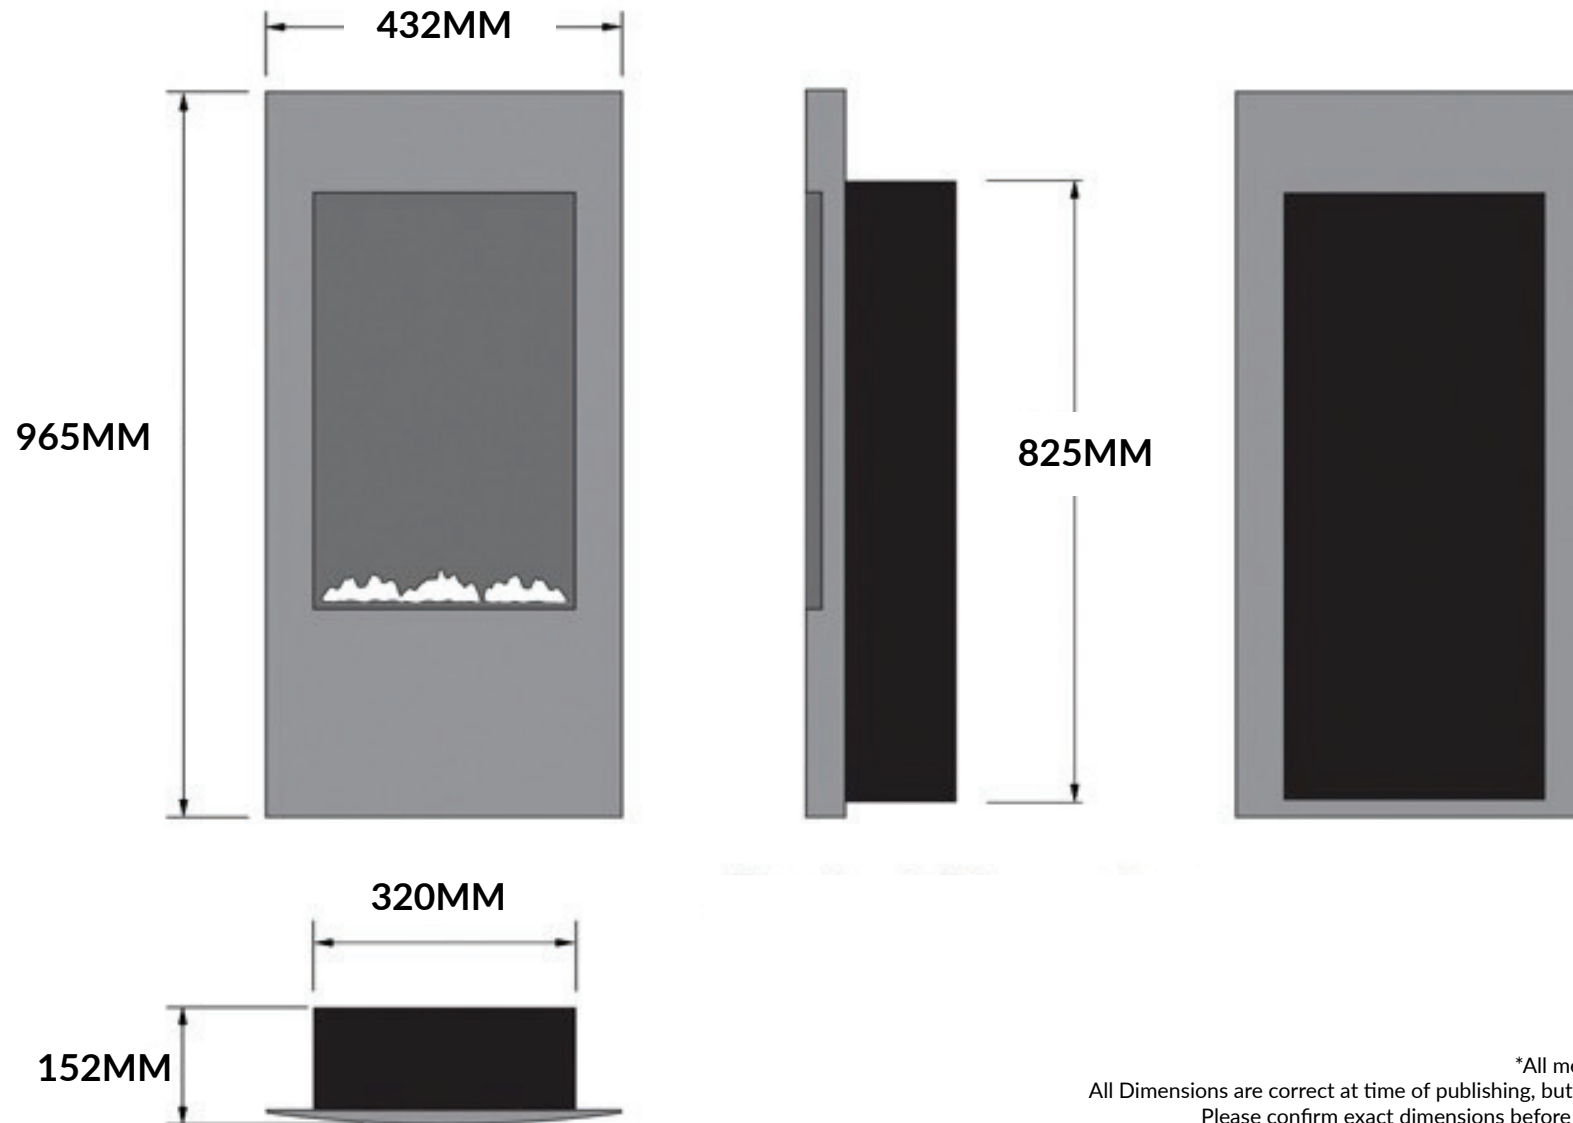

# EKO 1011 Grand - ELECTRIC FIRE - DIMENSIONS

\*All measurements in millimetres (MM)  
All Dimensions are correct at time of publishing, but may be subject to slight change.  
Please confirm exact dimensions before commencing installation works