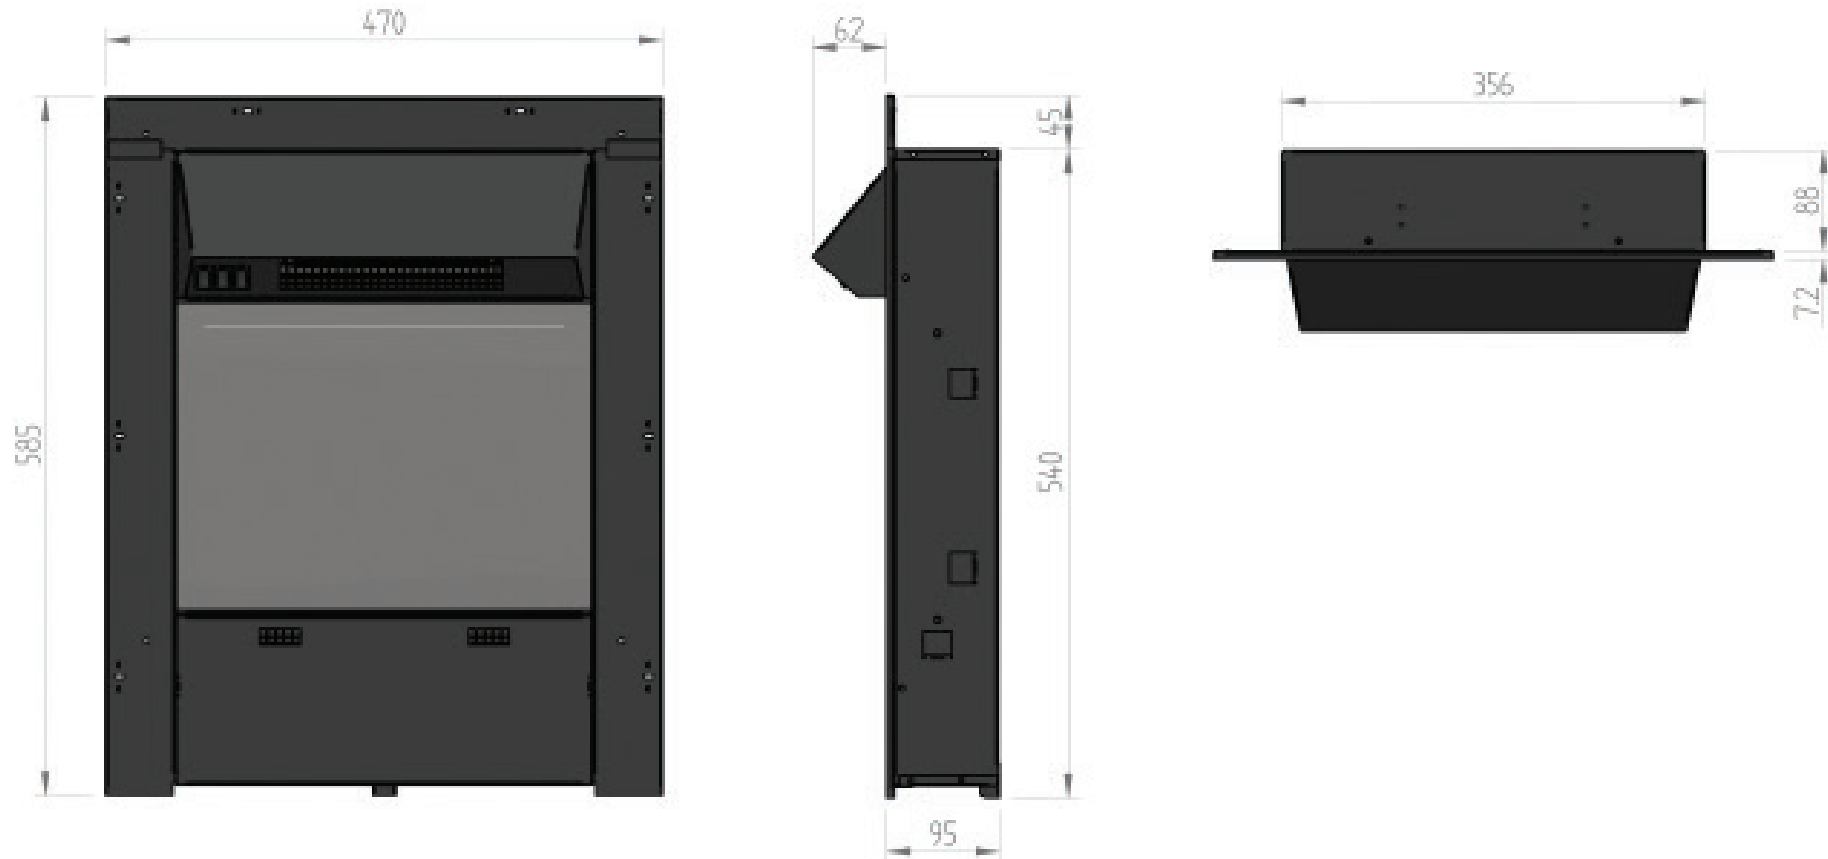

EKOFIRIES 1030 & 1040 - LCD INSETS - DIMENSIONS

*All measurements in millimetres (MM)
All Dimensions are correct at time of publishing, but may be subject to slight change.
Please confirm exact dimensions before commencing installation works