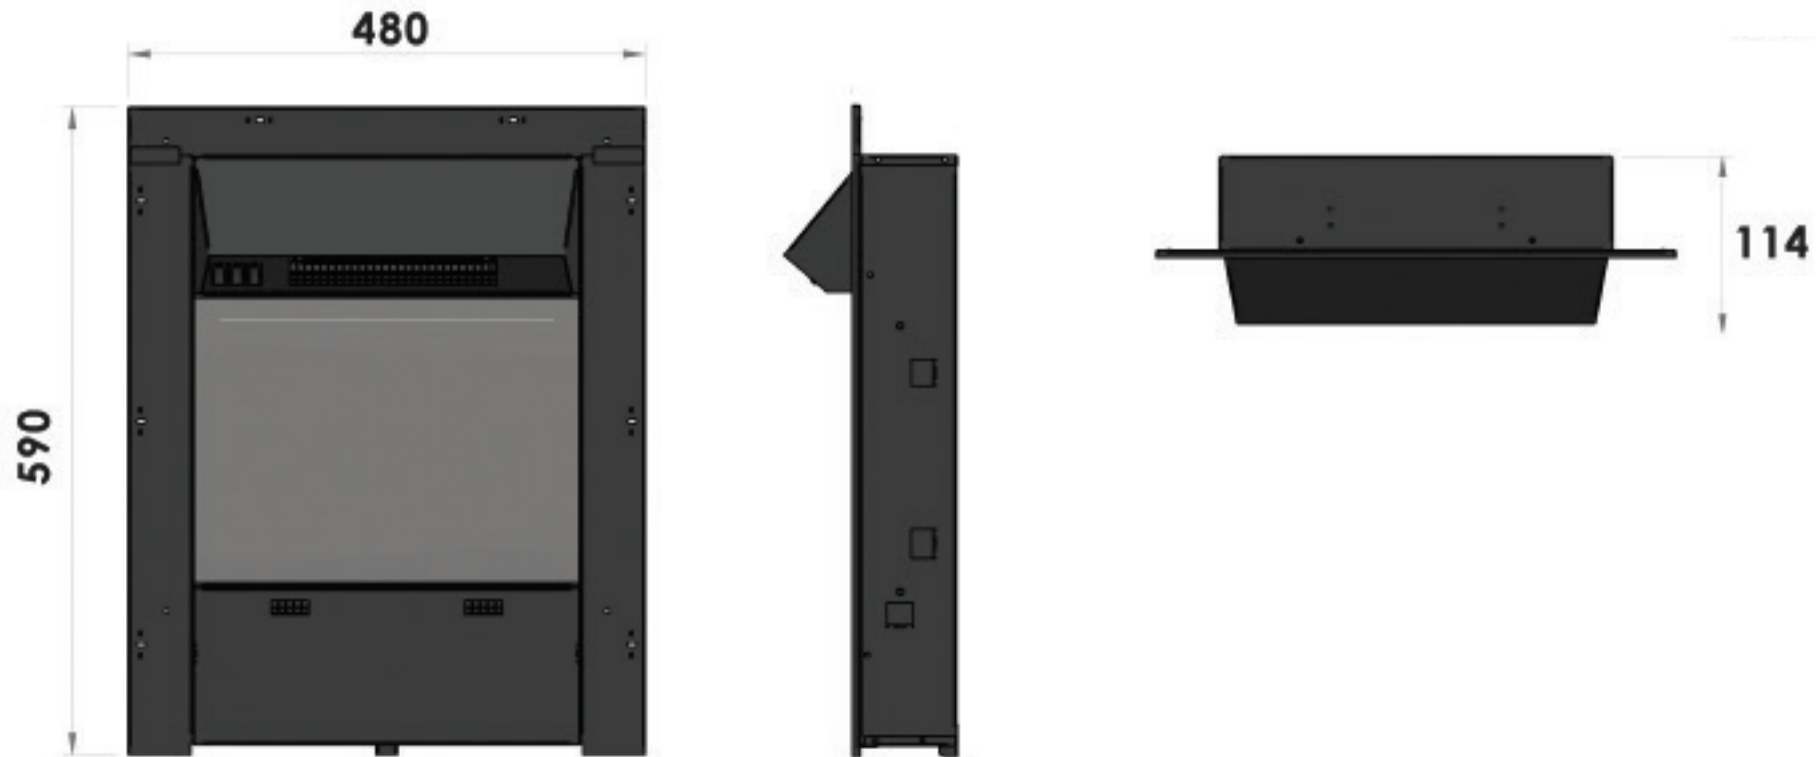

# EKOFIRIES 1060 (LED INSET) & 1070 (REFLECTION LED INSET)

\*All measurements in millimetres (MM)  
All Dimensions are correct at time of publishing, but may be subject to slight change.  
Please confirm exact dimensions before commencing installation works