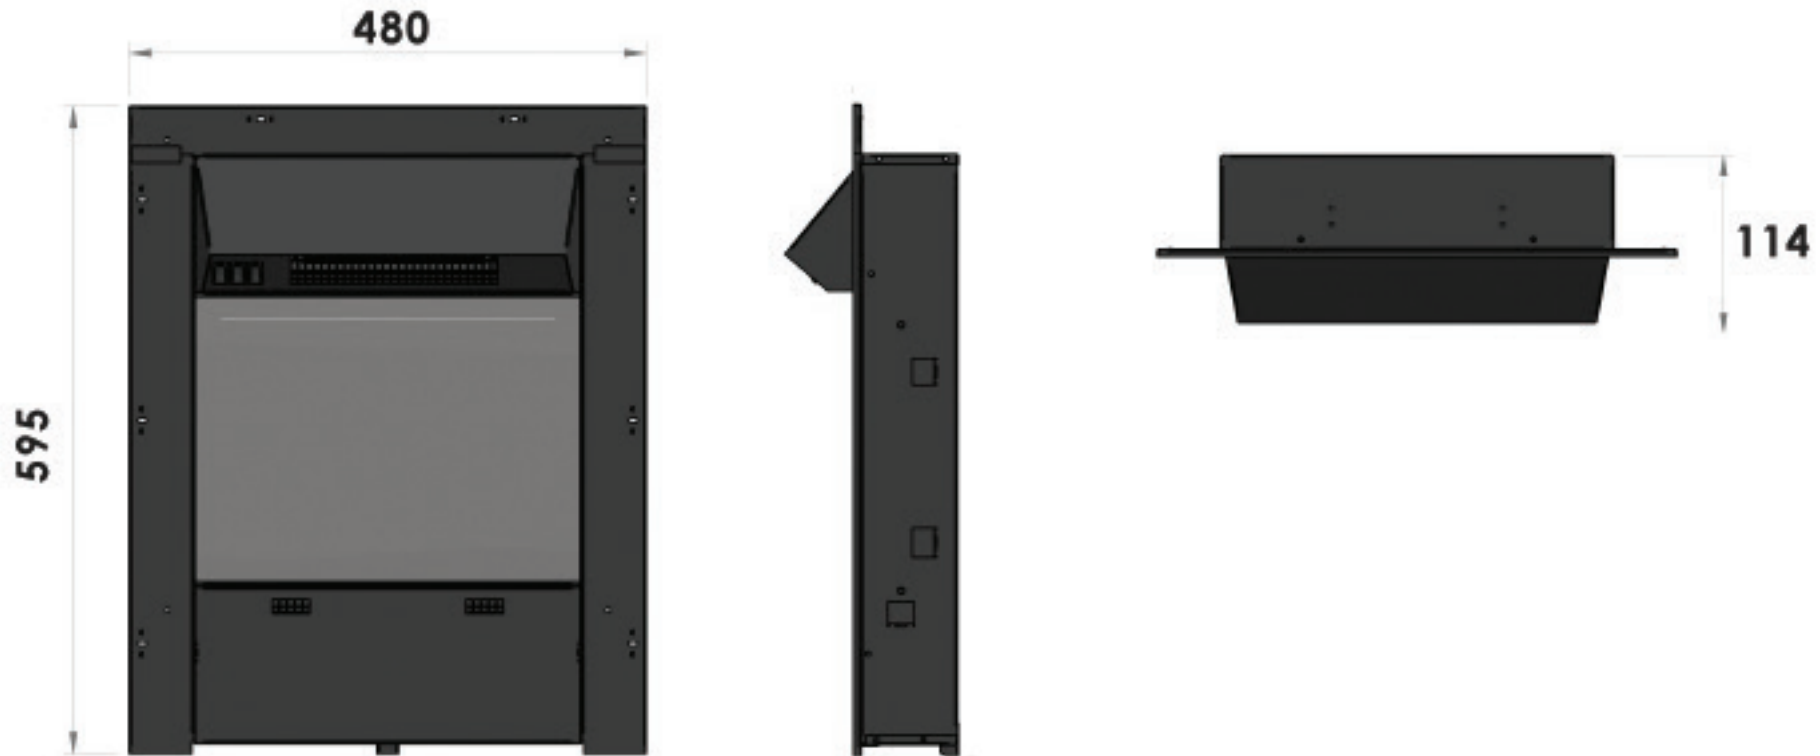

# EKOFIRIES 1080 (TIMELESS LED) & 1090 (TIMELESS REFLECTION)

\*All measurements in millimetres (MM)  
All Dimensions are correct at time of publishing, but may be subject to slight change.  
Please confirm exact dimensions before commencing installation works