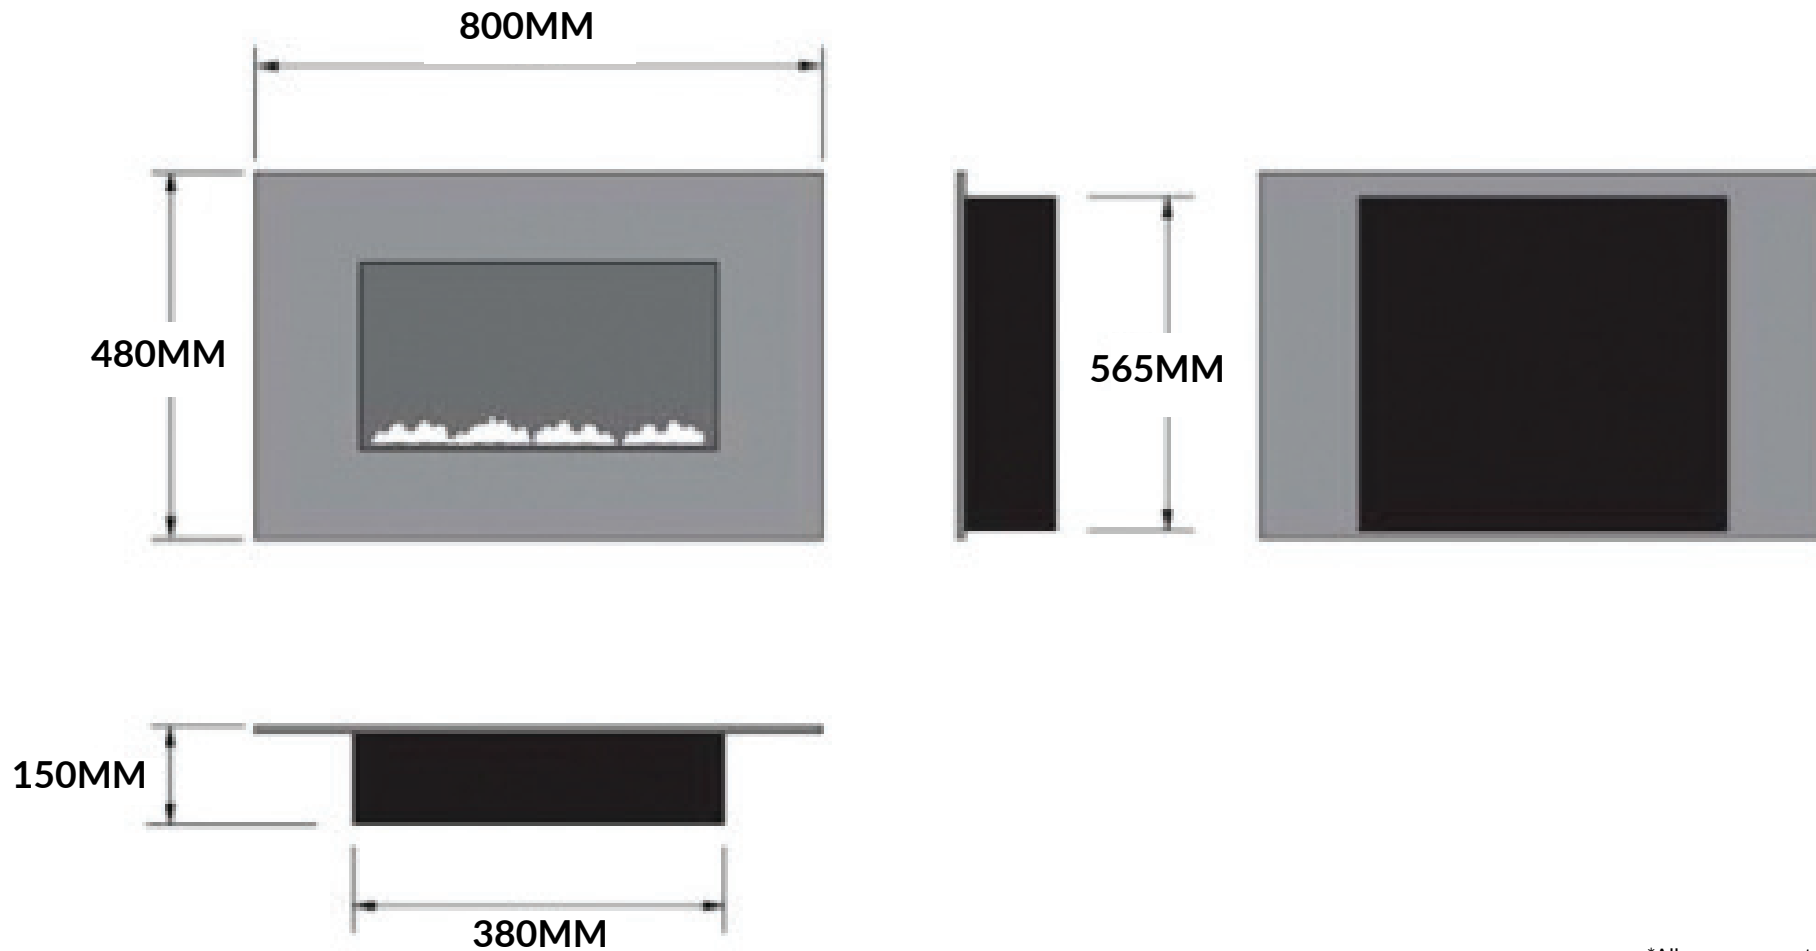

# EKOFIRIES 1100 - EVOKE LCD - DIMENSIONS

\*All measurements in millimetres (MM)  
All Dimensions are correct at time of publishing, but may be subject to slight change.  
Please confirm exact dimensions before commencing installation works