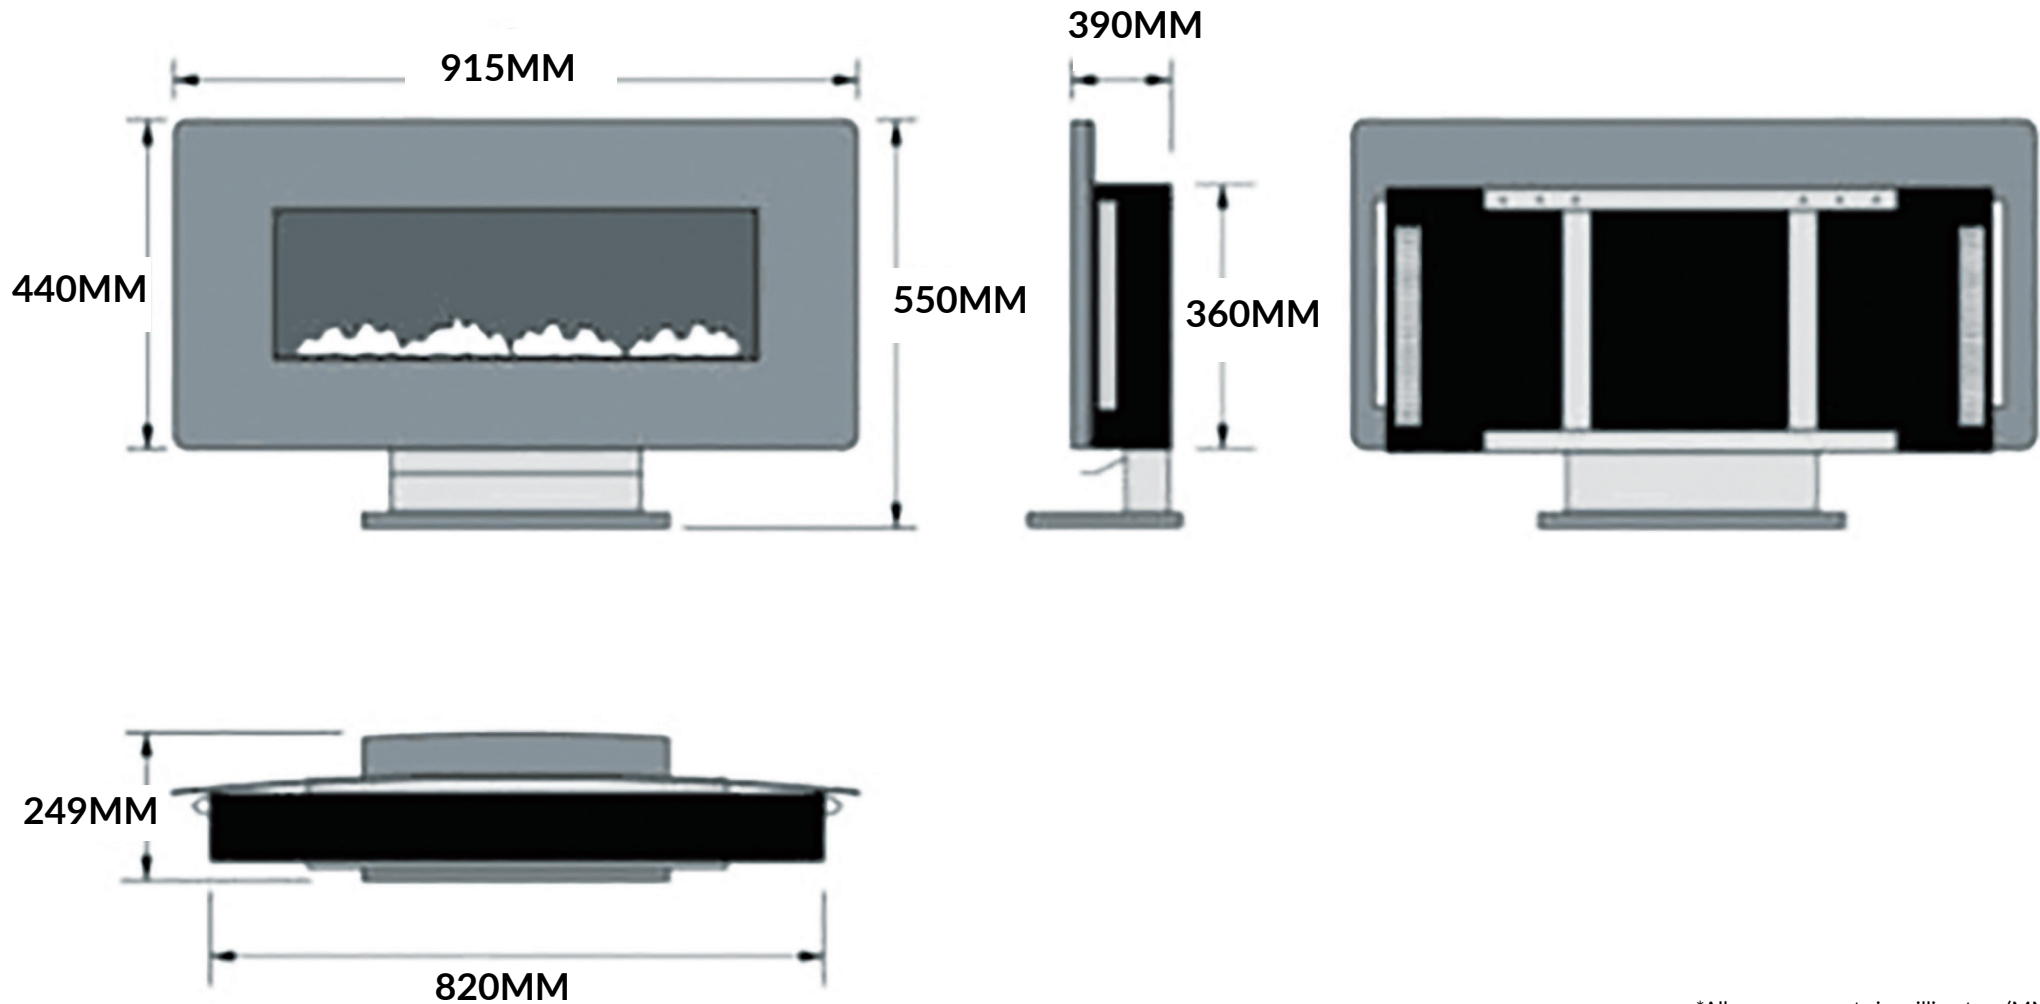

EKOFIRIES 1120 - PASADENA - DIMENSIONS

*All measurements in millimetres (MM)
All Dimensions are correct at time of publishing, but may be subject to slight change.
Please confirm exact dimensions before commencing installation works