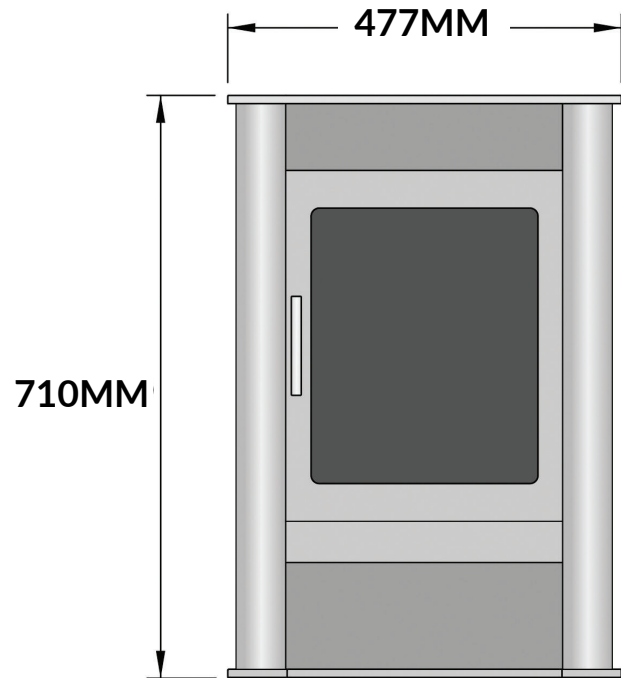

# EKOFIRIES 1150 - SKALVIK - DIMENSIONS

\*All measurements in millimetres (MM)  
All Dimensions are correct at time of publishing, but may be subject to slight change.  
Please confirm exact dimensions before commencing installation works