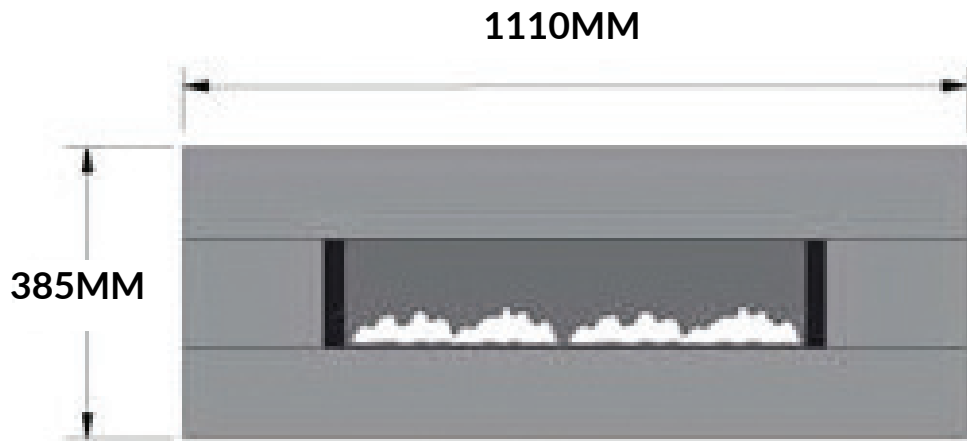

EKOFIRES 1190 - ELECTRIC FIRE - DIMENSIONS

*All measurements in millimetres (MM)
All Dimensions are correct at time of publishing, but may be subject to slight change.
Please confirm exact dimensions before commencing installation works