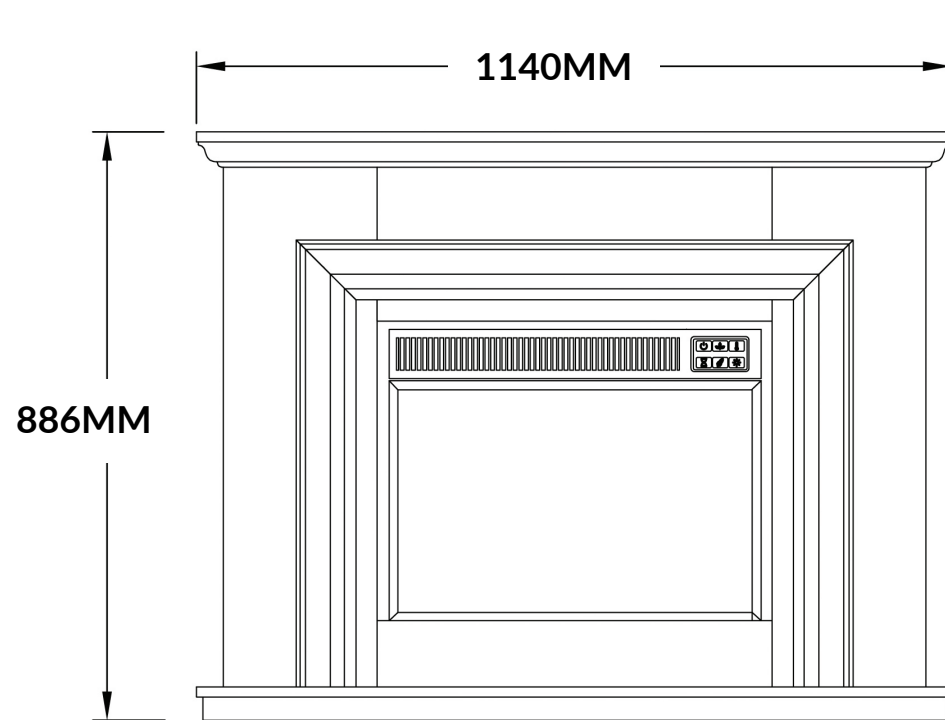

EKOFIRIES 1200 - AMSTERDAM - DIMENSIONS

*All measurements in millimetres (MM)
All Dimensions are correct at time of publishing, but may be subject to slight change.
Please confirm exact dimensions before commencing installation works