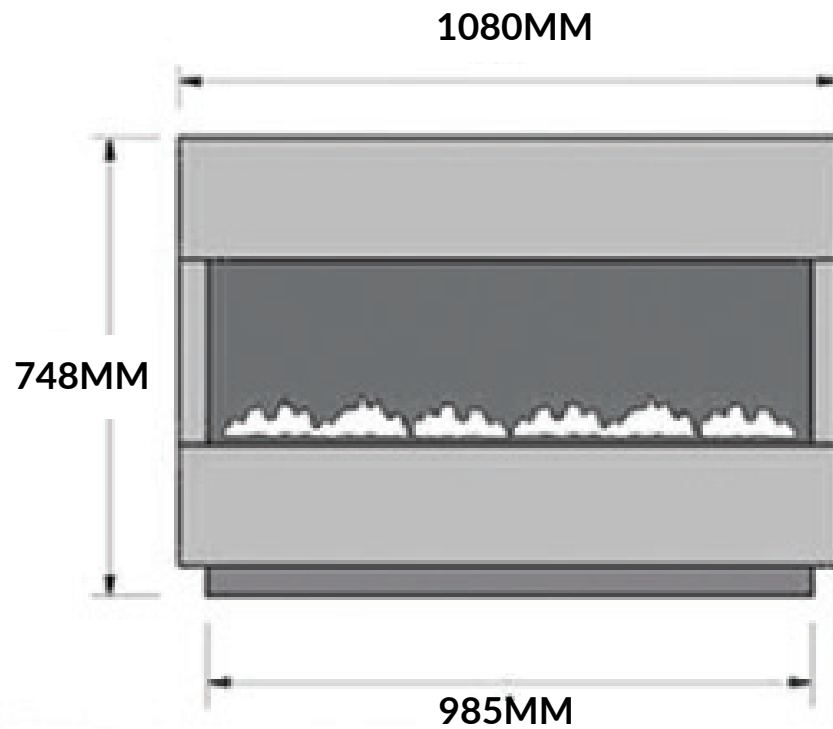

# EKO 1220 - ELECTRIC SUITE - DIMENSIONS

\*All measurements in millimetres (MM)  
All Dimensions are correct at time of publishing, but may be subject to slight change.  
Please confirm exact dimensions before commencing installation works