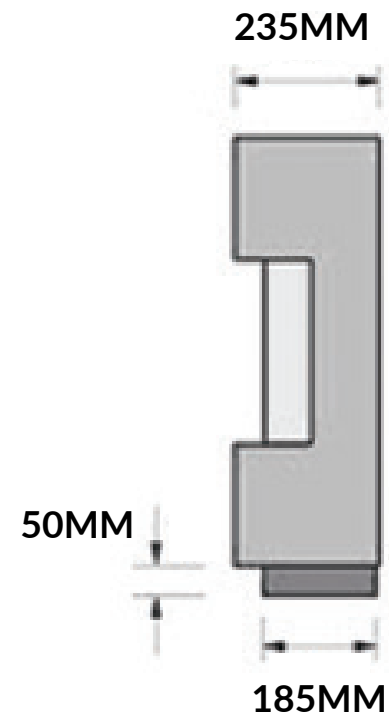

# EKO 1220 - ELECTRIC SUITE - DIMENSIONS

\*All measurements in millimetres (MM)  
All Dimensions are correct at time of publishing, but may be subject to slight change.  
Please confirm exact dimensions before commencing installation works