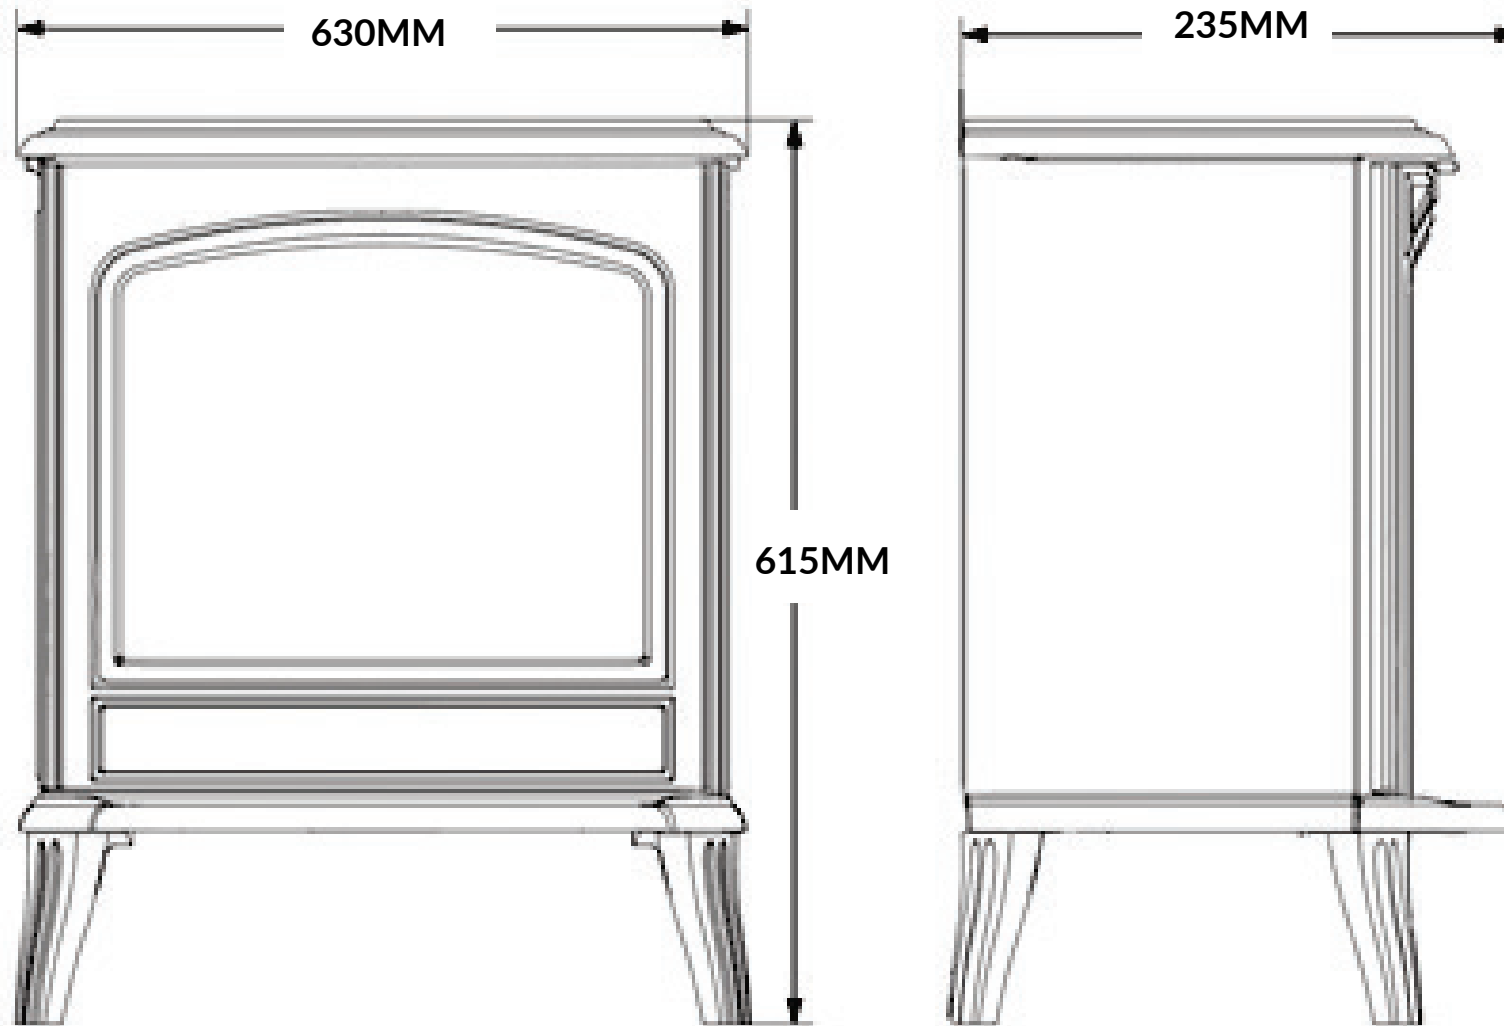

EKOFIRIES 1250 - LEIRVIK / DALVIK - DIMENSIONS

*All measurements in millimetres (MM)
All Dimensions are correct at time of publishing, but may be subject to slight change.
Please confirm exact dimensions before commencing installation works