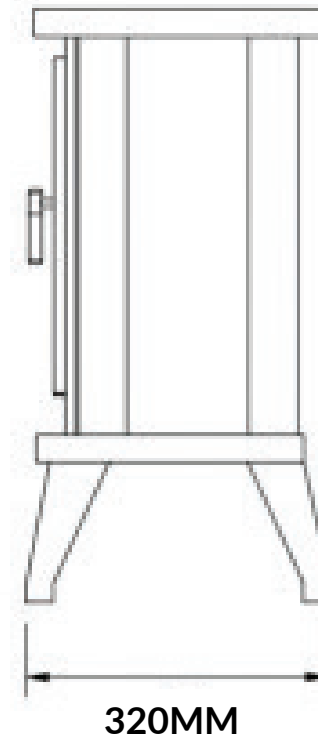

# EKOFIRIES 1350 - SVELVIK - DIMENSIONS

\*All measurements in millimetres (MM)  
All Dimensions are correct at time of publishing, but may be subject to slight change.  
Please confirm exact dimensions before commencing installation works