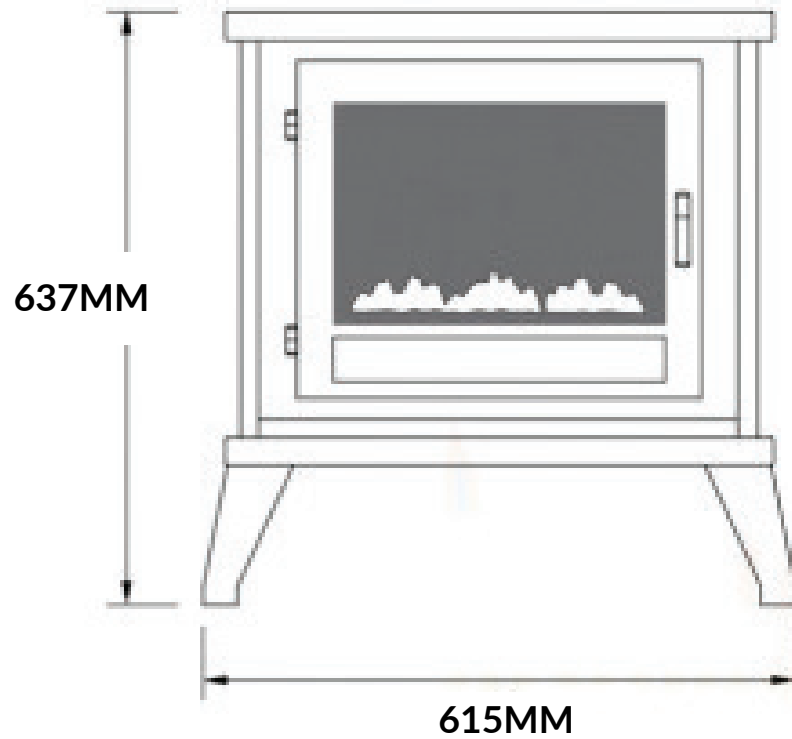

# EKOFIRIES 1350 - SVELVIK - DIMENSIONS

\*All measurements in millimetres (MM)  
All Dimensions are correct at time of publishing, but may be subject to slight change.  
Please confirm exact dimensions before commencing installation works