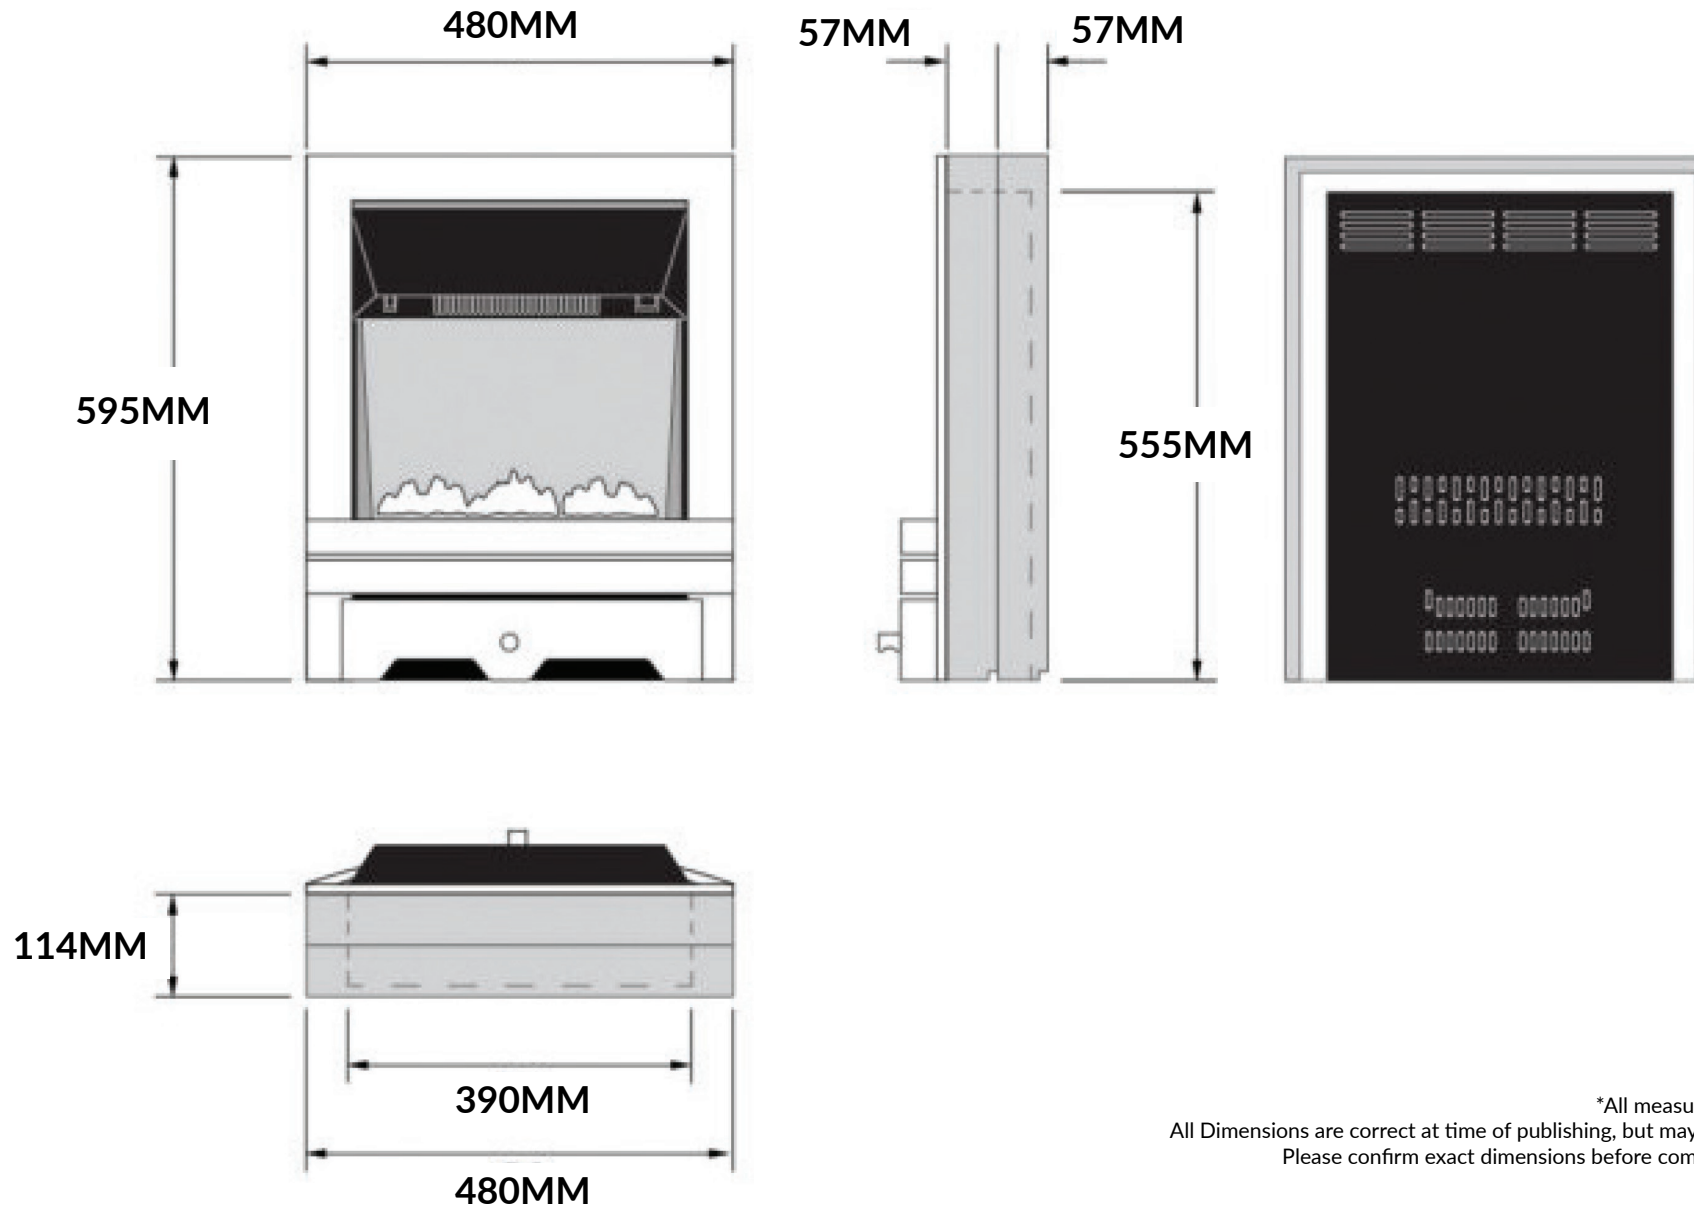

EKOFIRES BLENHEIM - LED ELECTRIC - CHROME/BRASS

*All measurements in millimetres (MM)
All Dimensions are correct at time of publishing, but may be subject to slight change.
Please confirm exact dimensions before commencing installation works