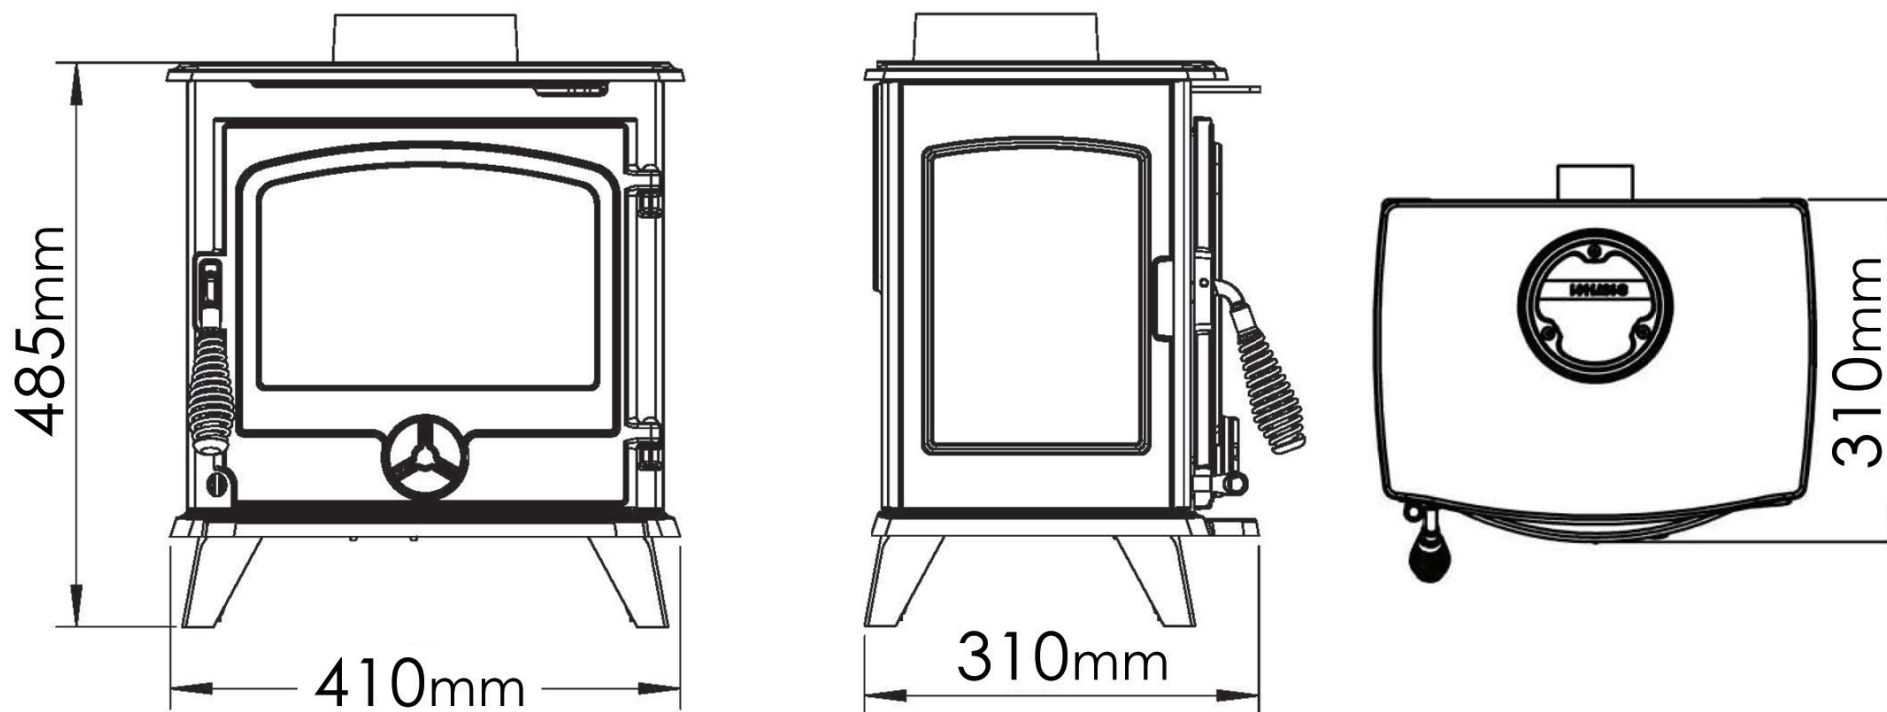

# EDEN 5kW - FREESTANDING - DIMENSIONS

\*All measurements in millimetres (MM)  
All Dimensions are correct at time of publishing, but may be subject to slight change.  
Please confirm exact dimensions before commencing installation works

HEIGHT: 485mm | WIDTH: 410mm | DEPTH: 310mm | FLUE SIZE: 125mm