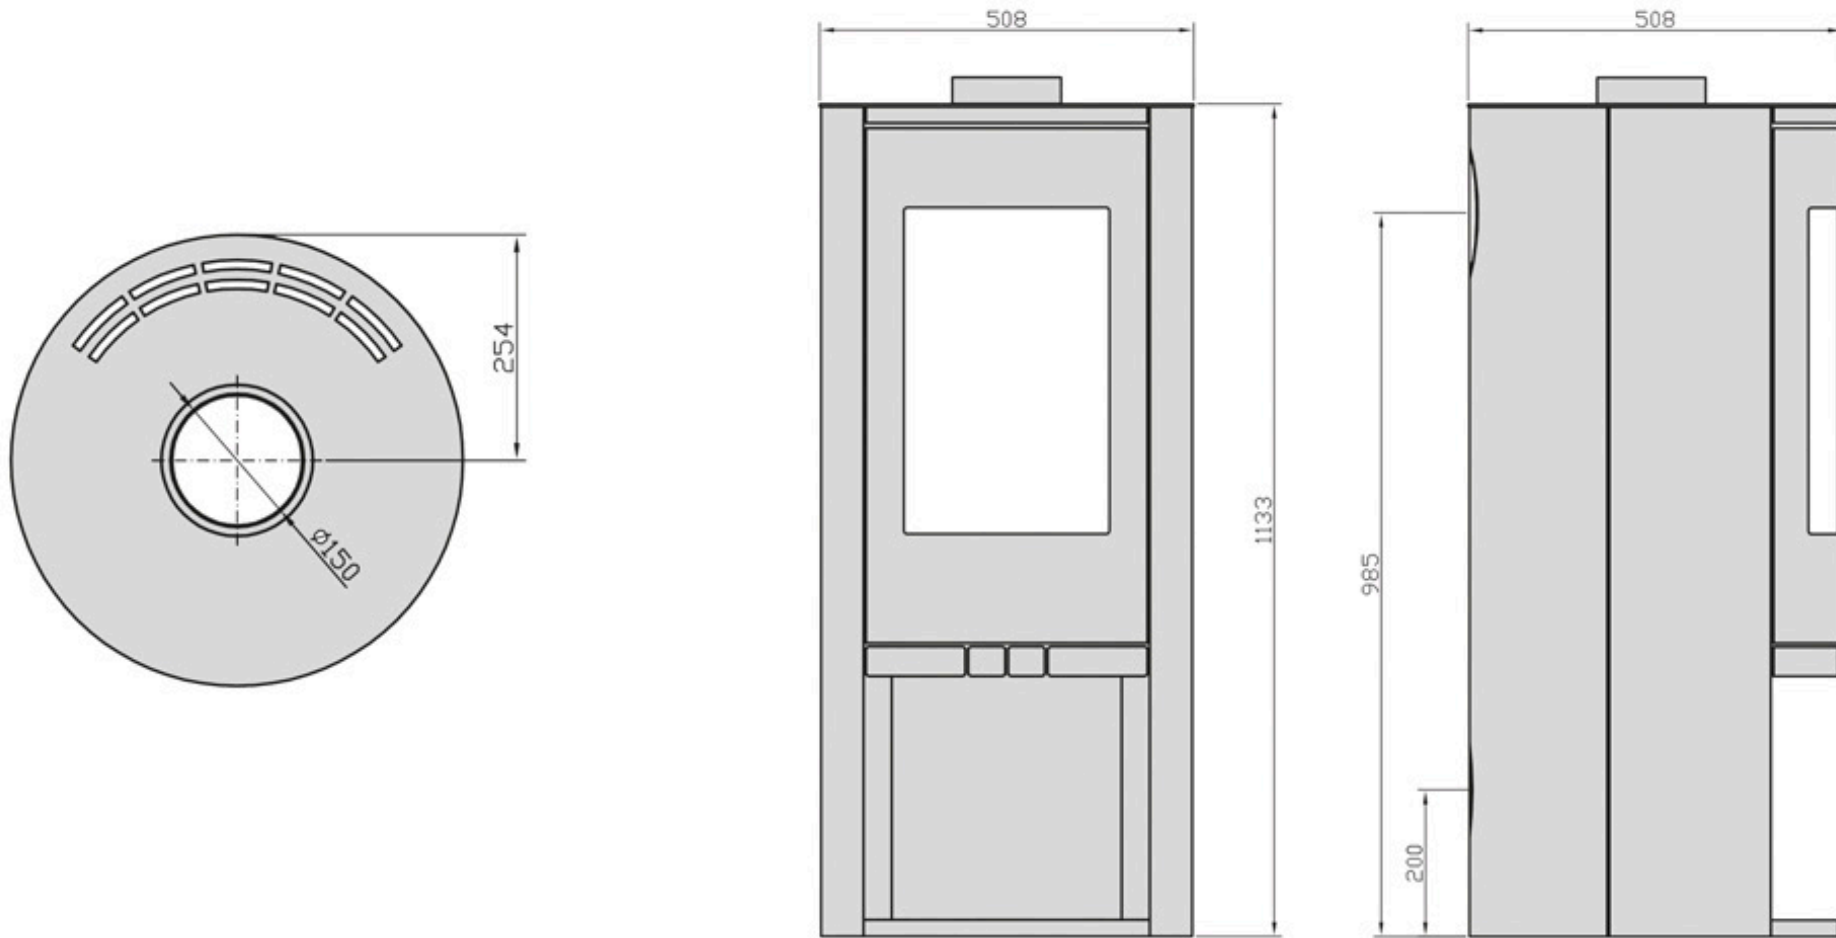

ELITE G1 - FREESTANDING - DEMINSIONS

*All measurements in millimetres (MM)
All Dimensions are correct at time of publishing, but may be subject to slight change.
Please confirm exact dimensions before comencing installation works

HEIGHT: 1133mm | WIDTH: 508mm | DEPTH: 508mm | FLUE SIZE: 153mm