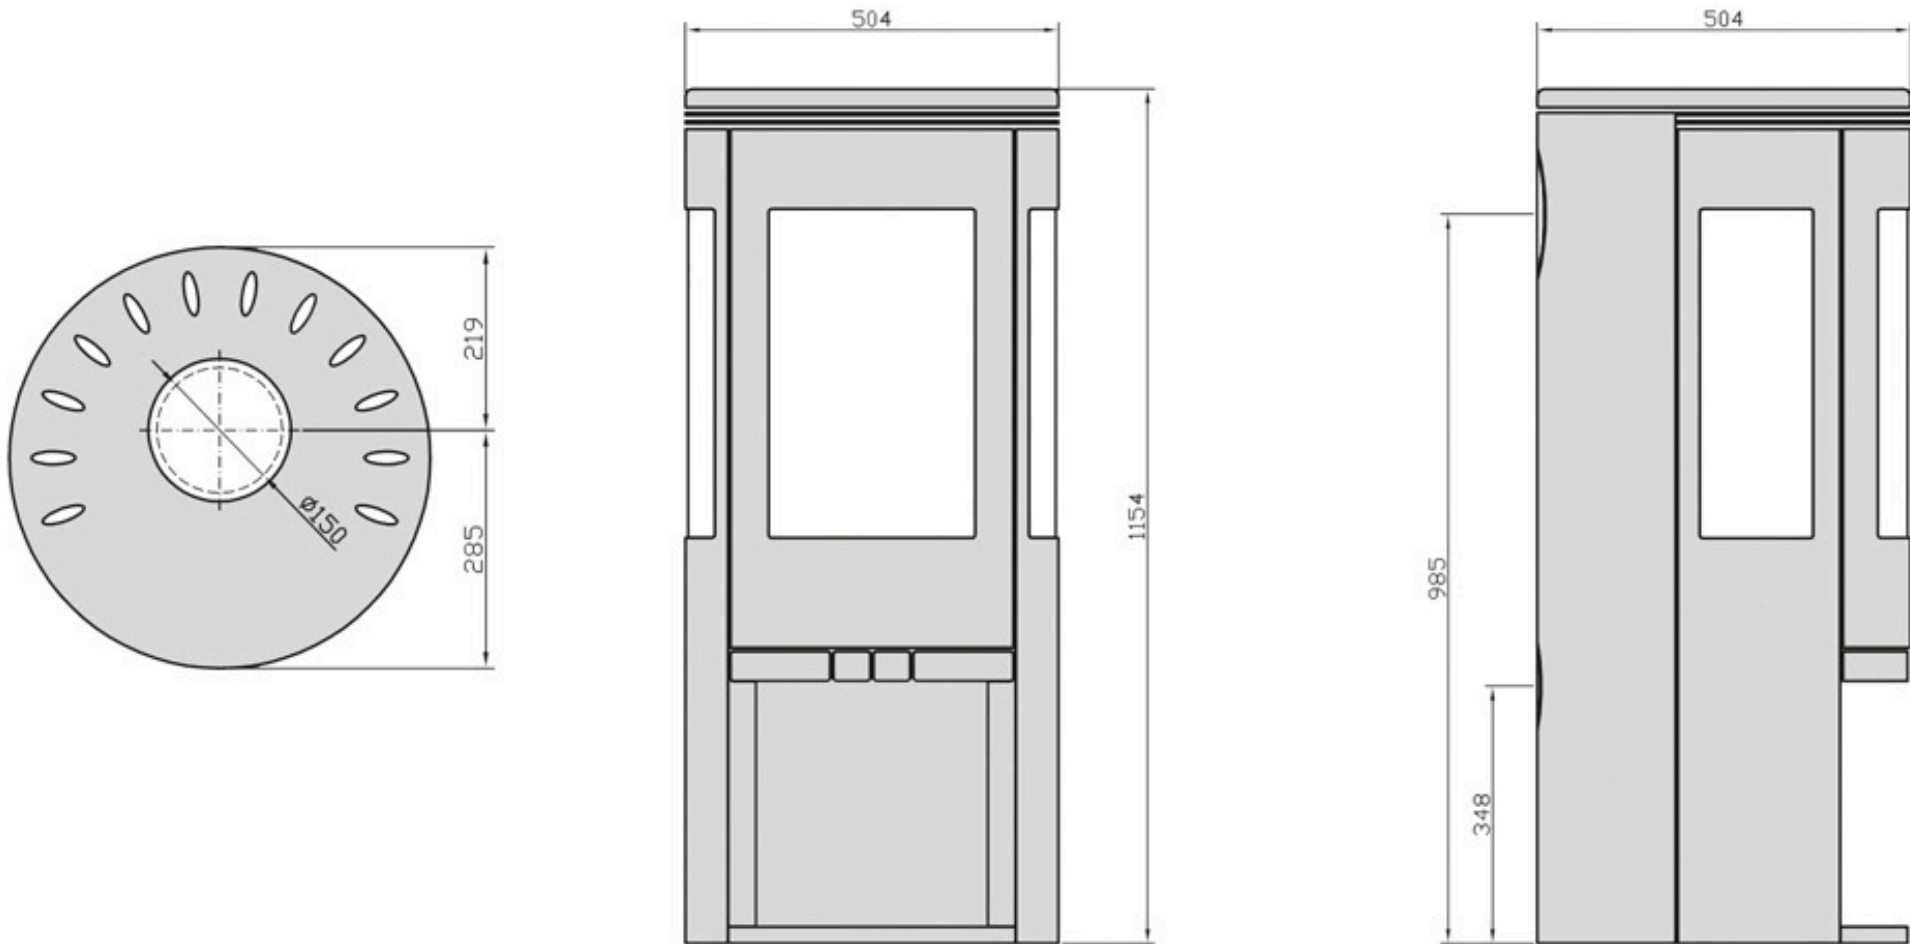

# ELITE G3 - FREESTANDING - DEMINSIONS

\*All measurements in millimetres (MM)  
All Dimensions are correct at time of publishing, but may be subject to slight change.  
Please confirm exact dimensions before commencing installation works

HEIGHT: 1154mm | WIDTH: 504mm | DEPTH: 504mm | FLUE SIZE: 153mm