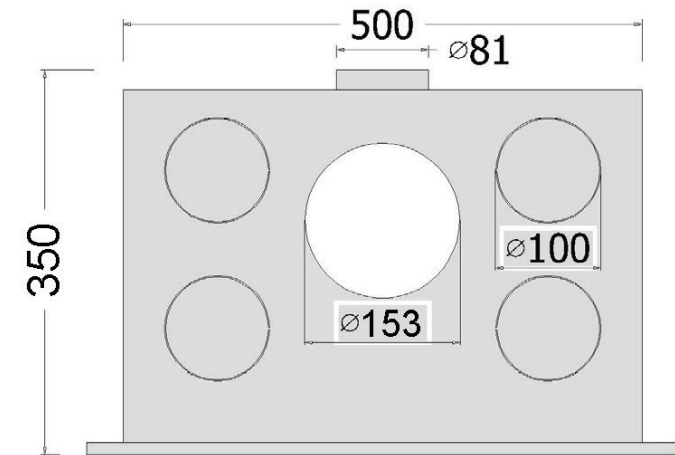

FARO 500 - CASSETTE - DIMENSIONS

*All measurements in millimetres (MM)
All Dimensions are correct at time of publishing, but may be subject to slight change.
Please confirm exact dimensions before commencing installation works

HEIGHT: 625mm | WIDTH: 570mm | DEPTH: 350mm | FLUE SIZE: 153mm

BACK-BOX HEIGHT: 550mm | BACK-BOX WIDTH: 500mm