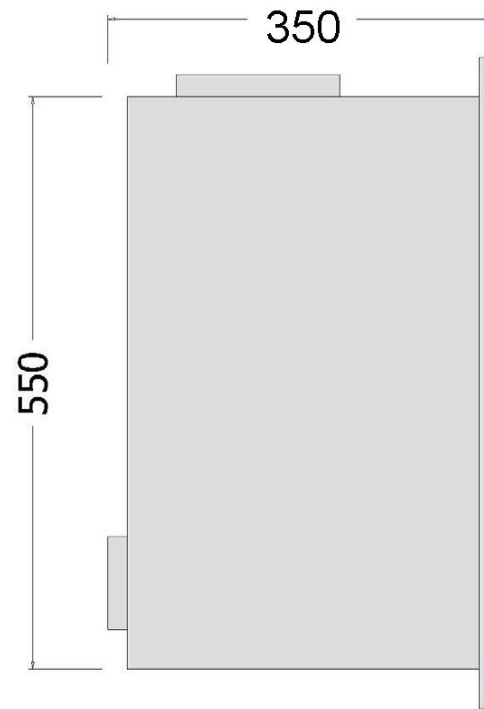

FARO 500 - CASSETTE - DIMENSIONS

*All measurements in millimetres (MM)
All Dimensions are correct at time of publishing, but may be subject to slight change.
Please confirm exact dimensions before commencing installation works

HEIGHT: 625mm | WIDTH: 570mm | DEPTH: 350mm | FLUE SIZE: 153mm

BACK-BOX HEIGHT: 550mm | BACK-BOX WIDTH: 500mm