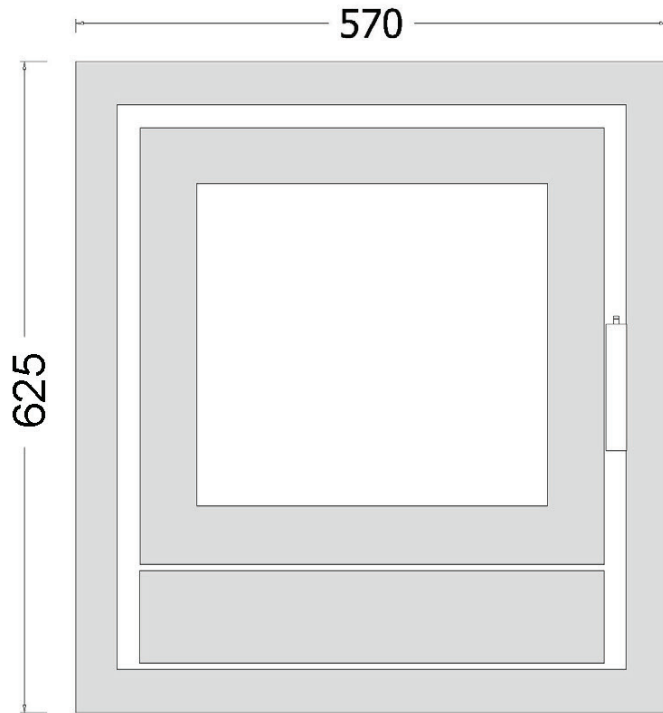

FARO 500 - CASSETTE - DIMENSIONS

*All measurements in millimetres (MM)
All Dimensions are correct at time of publishing, but may be subject to slight change.
Please confirm exact dimensions before commencing installation works

HEIGHT: 625mm | WIDTH: 570mm | DEPTH: 350mm | FLUE SIZE: 153mm

BACK-BOX HEIGHT: 550mm | BACK-BOX WIDTH: 500mm