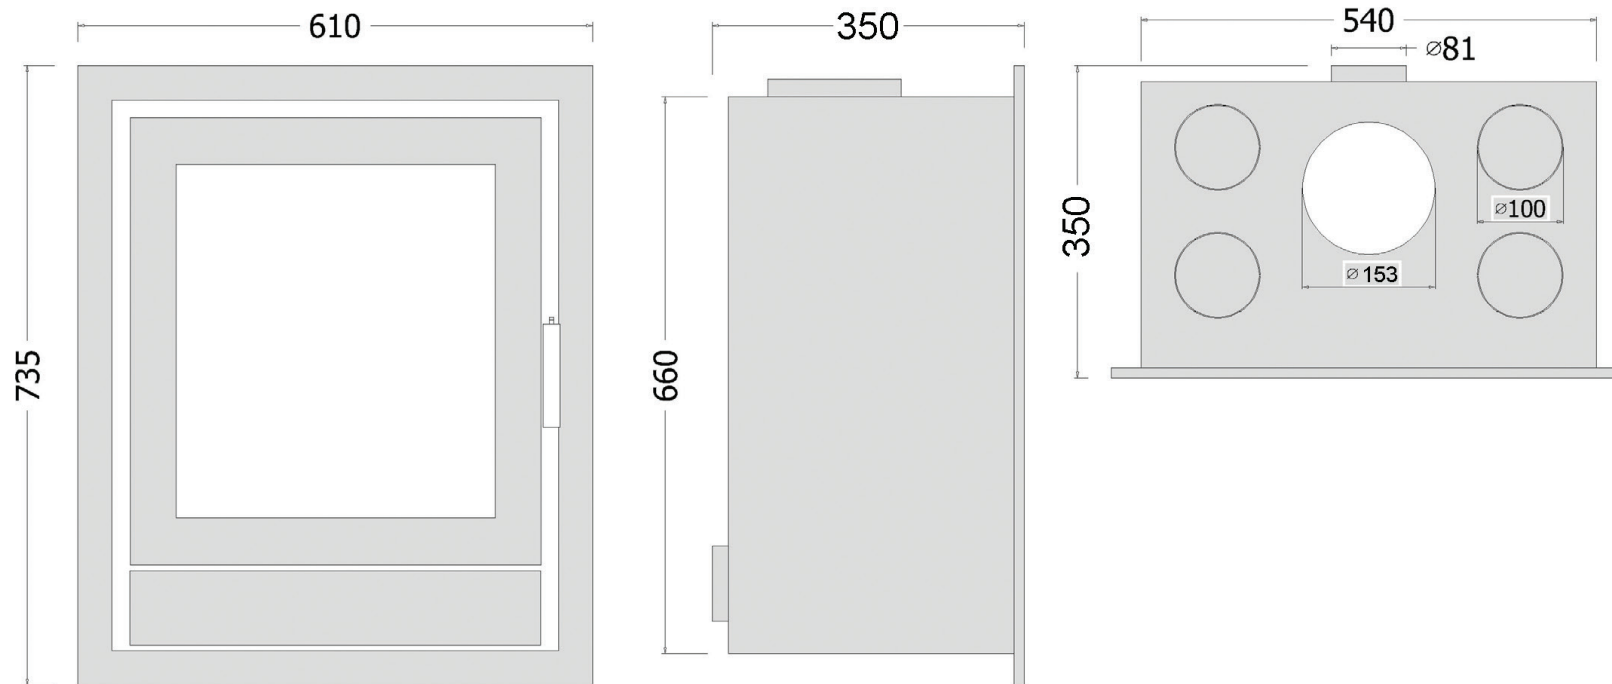

FARO 55 - DIMENSIONS

*All measurements in millimetres (MM)
All Dimensions are correct at time of publishing, but may be subject to slight change.
Please confirm exact dimensions before commencing installation works

HEIGHT: 735mm | WIDTH: 610mm | DEPTH: 350mm | FLUE SIZE: 153mm

BACK-BOX HEIGHT: 660mm | BACK-BOX WIDTH: 540mm