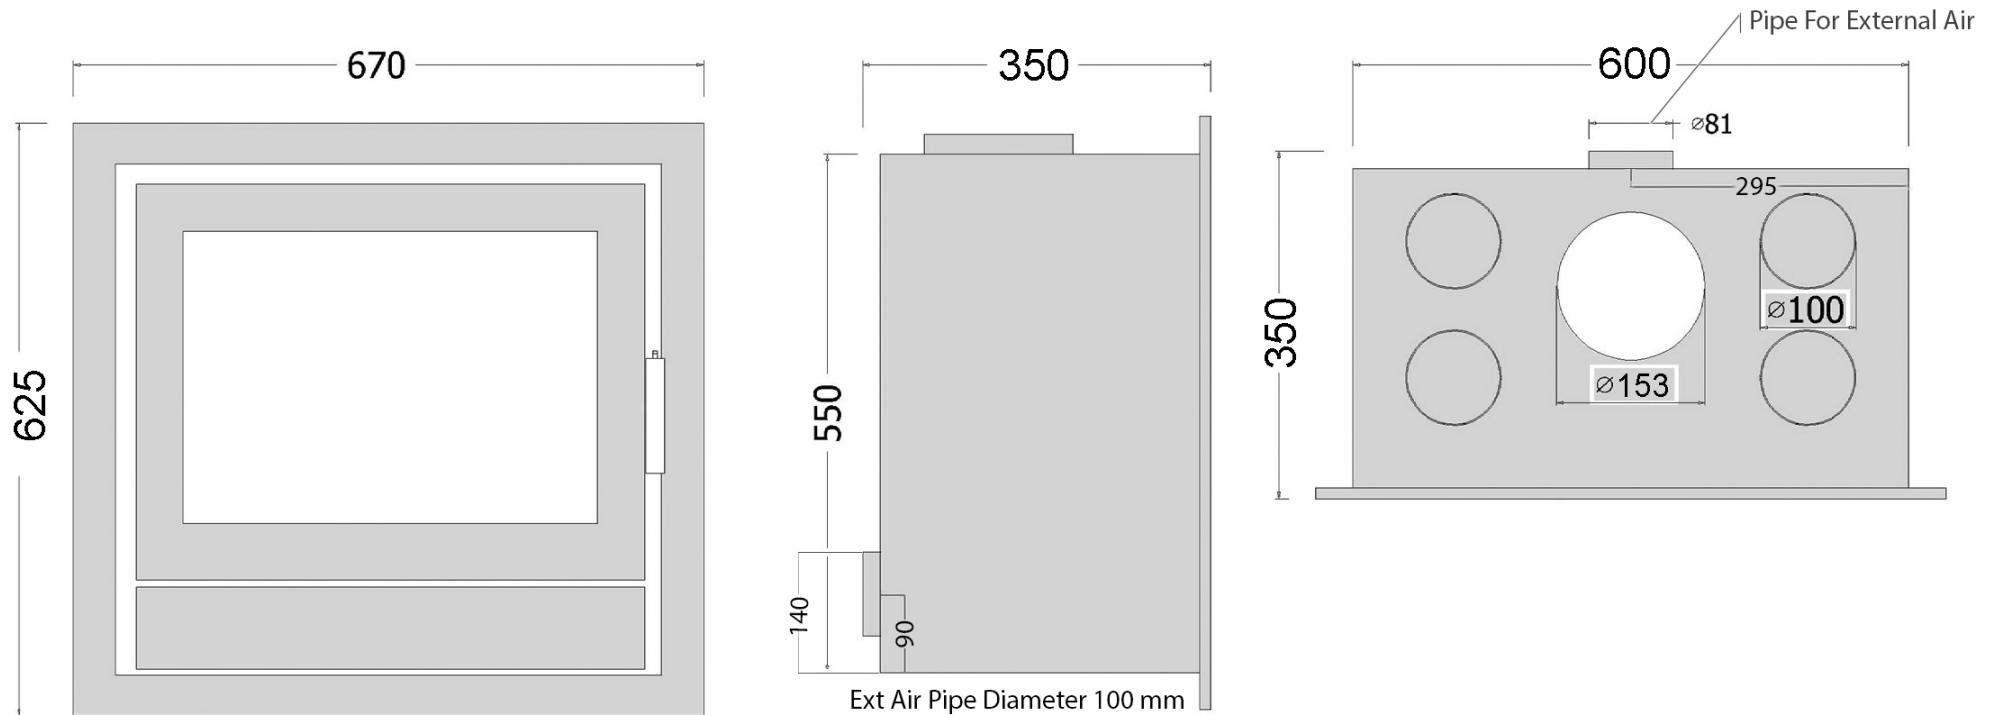

FARO 600 - CASSETTE - DIMENSIONS

*All measurements in millimetres (MM)
All Dimensions are correct at time of publishing, but may be subject to slight change.
Please confirm exact dimensions before commencing installation works

HEIGHT: 625mm | WIDTH: 670mm | DEPTH: 350mm | FLUE SIZE: 153mm

BACK-BOX HEIGHT: 550mm | BACK-BOX WIDTH: 600mm