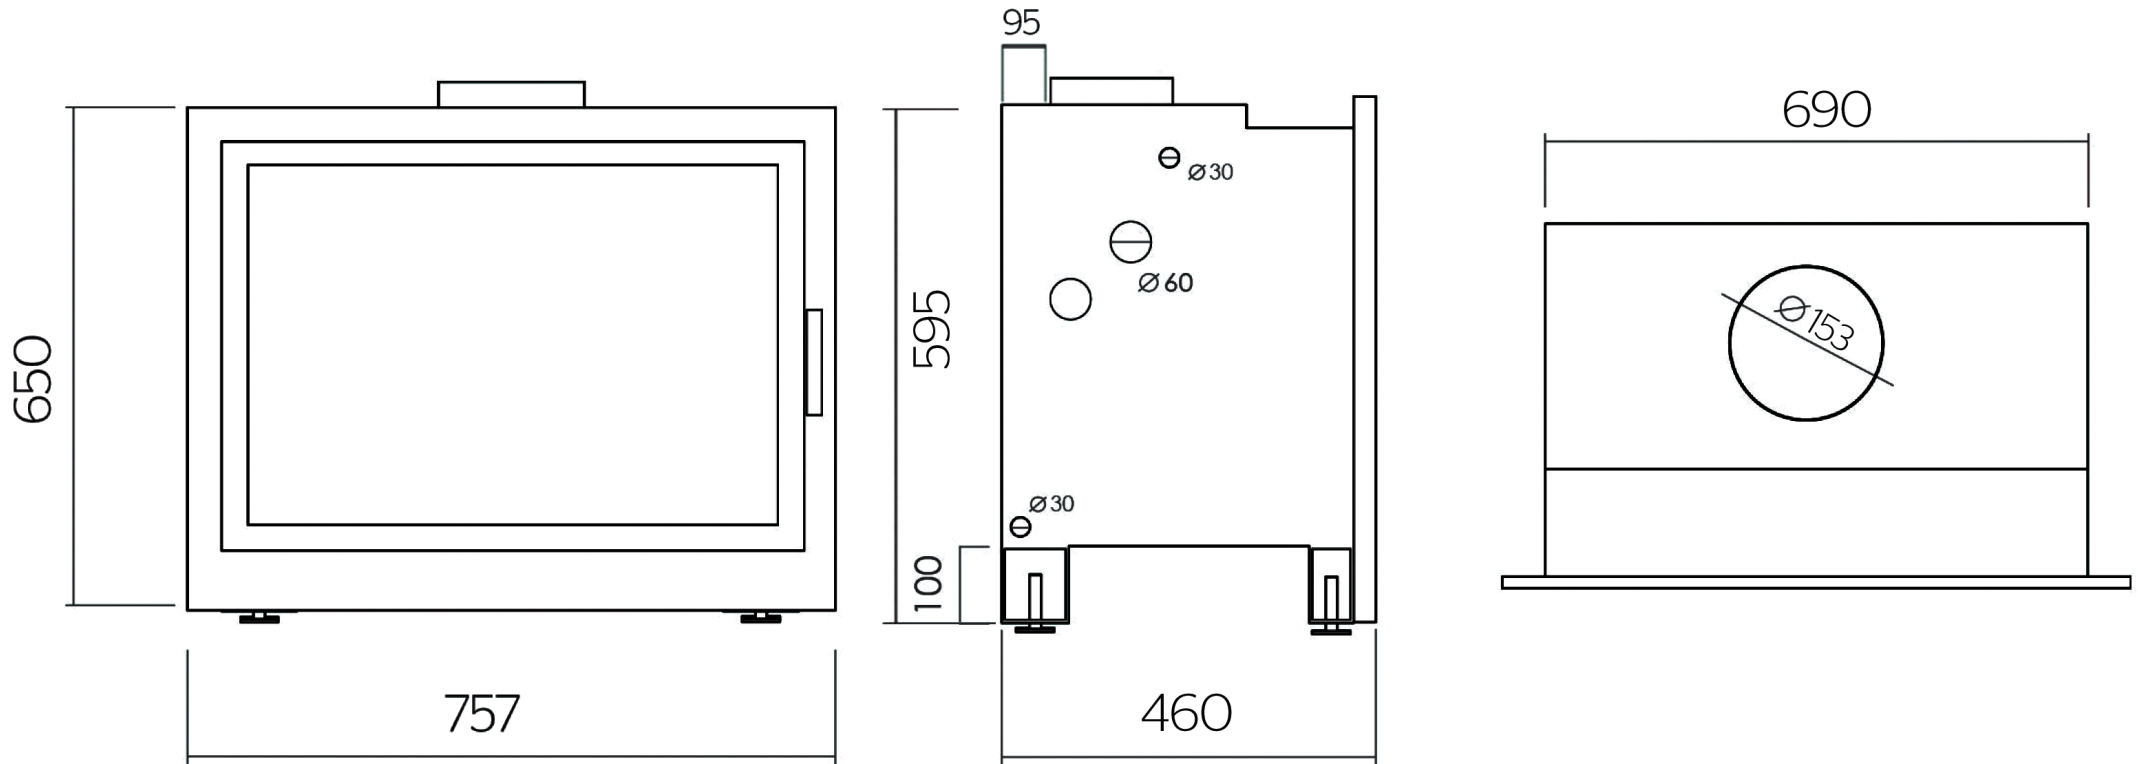

FARO 700 16kW - BOILER LOW TOP - DIMENSIONS

*All measurements in millimetres (MM)
All Dimensions are correct at time of publishing, but may be subject to slight change.
Please confirm exact dimensions before commencing installation works

HEIGHT: 650mm | WIDTH: 757mm | DEPTH: 460mm | FLUE SIZE: 153mm

BACK-BOX HEIGHT: 595mm | BACK-BOX WIDTH: 690mm