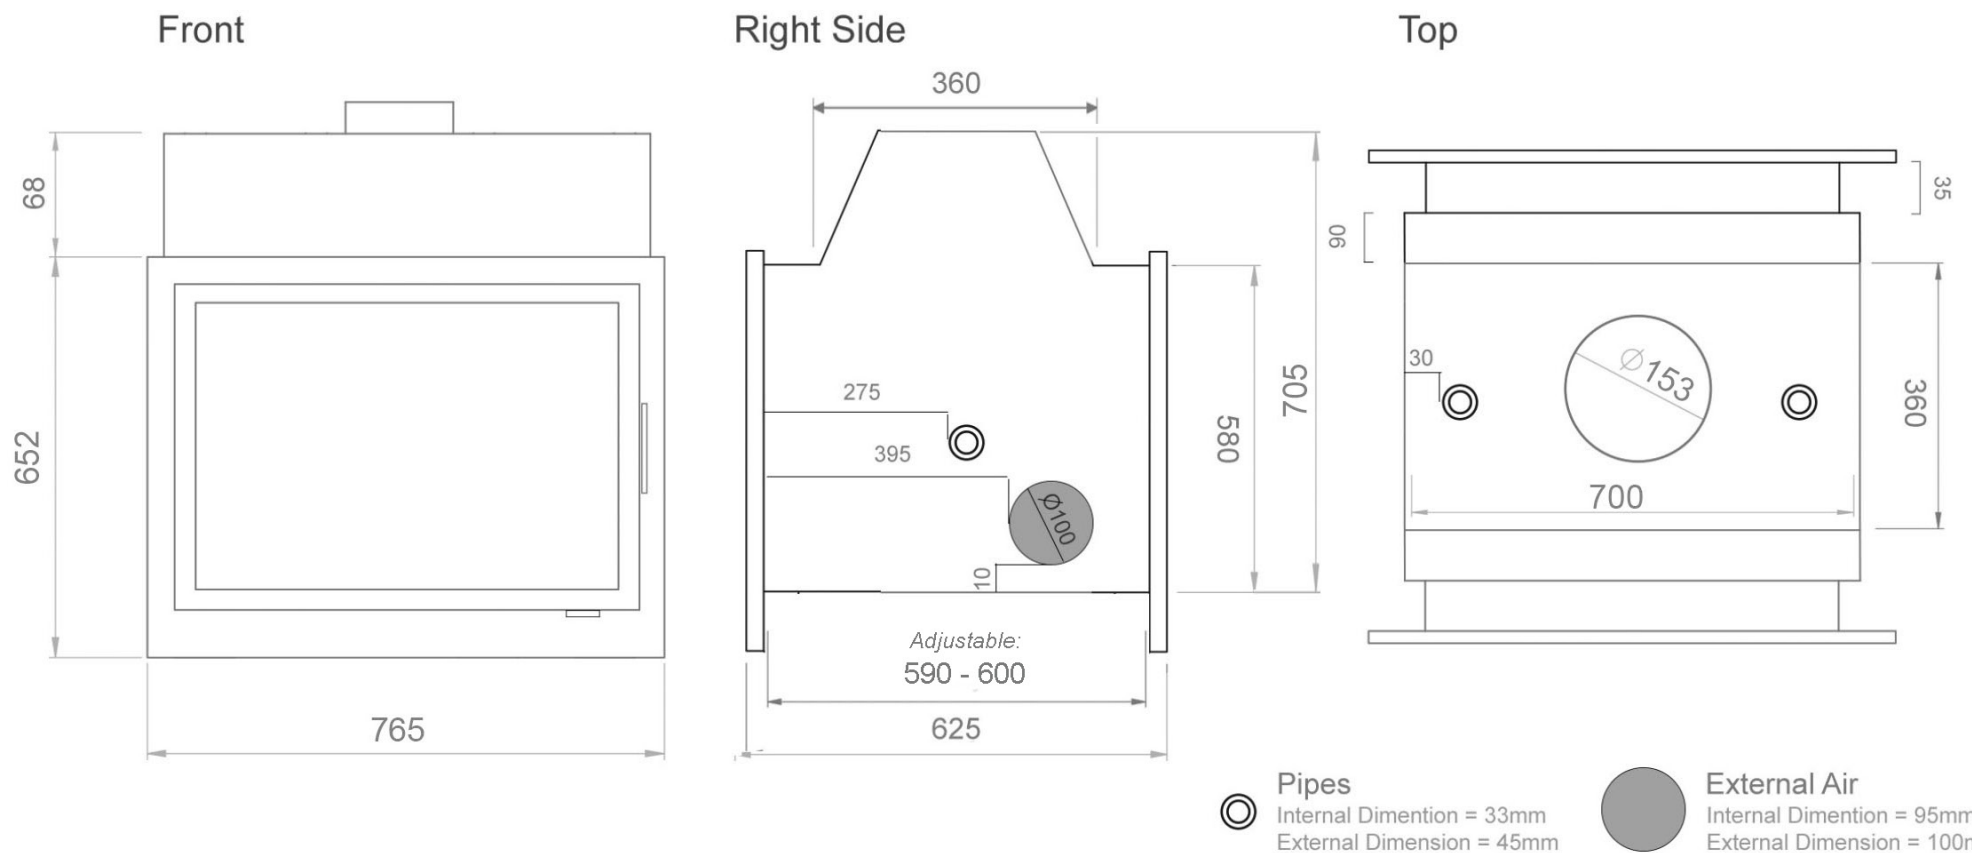

FARO 700 DS - BOILER - DIMENSIONS

*All measurements in millimetres (MM)
All Dimensions are correct at time of publishing, but may be subject to slight change.
Please confirm exact dimensions before commencing installation works

HEIGHT: 652mm | WIDTH: 765mm | DEPTH: 590 - 600mm ^{*}(Adjustable) | FLUE SIZE: 153mm

BACK-BOX HEIGHT: 730mm | BACK-BOX WIDTH: 700mm