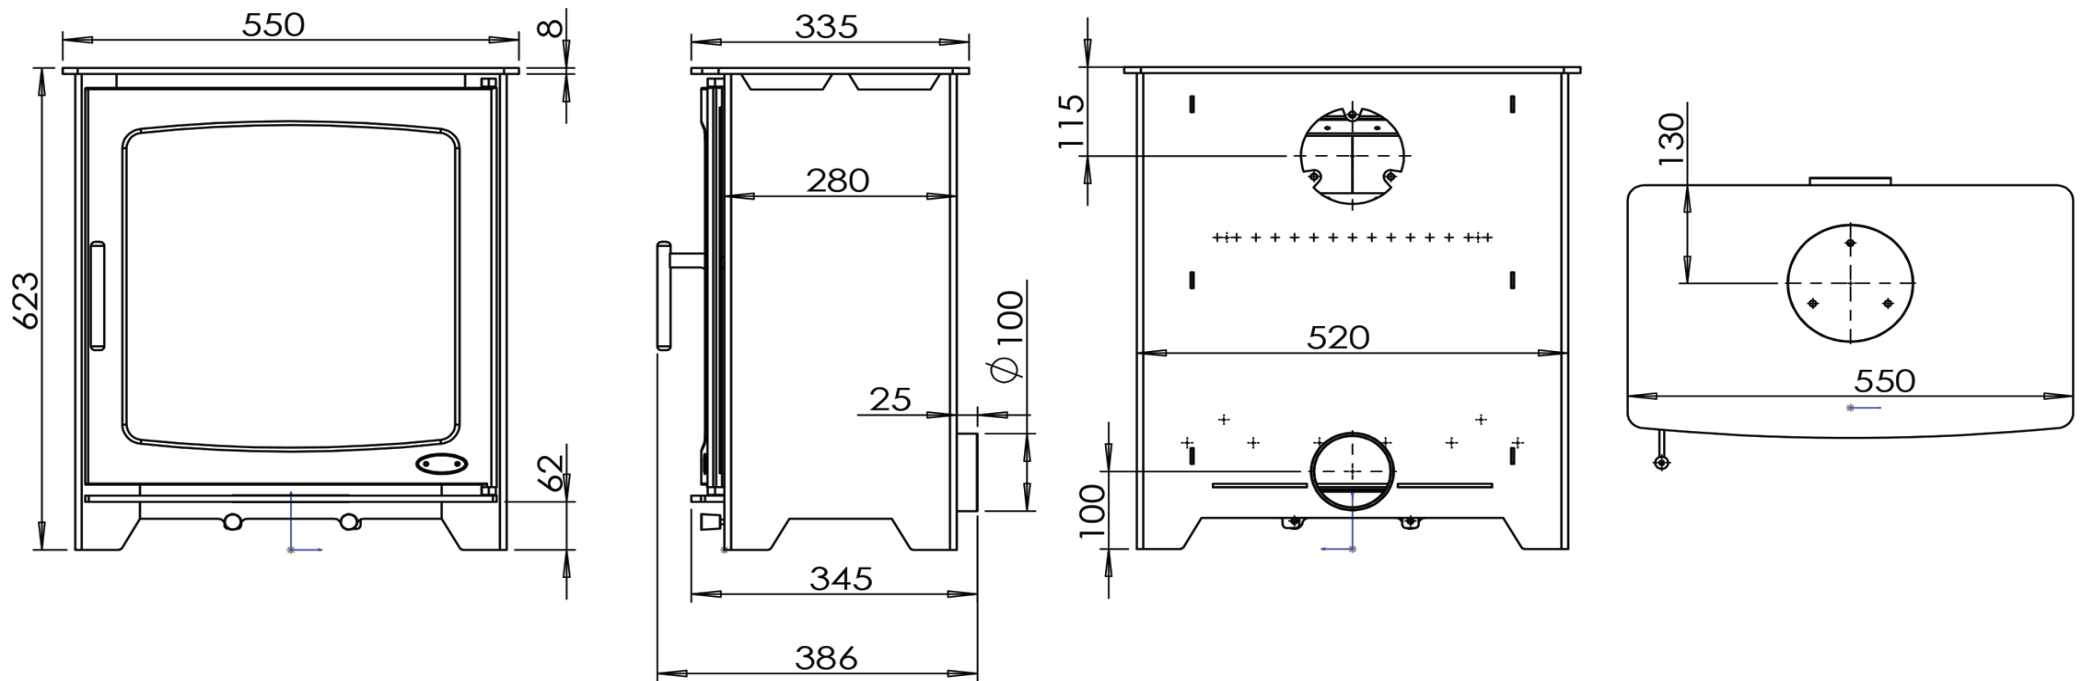

HAZELWOOD 4.9kW - ROOM HEATER - DIMENSIONS

*All measurements in millimetres (MM)
All Dimensions are correct at time of publishing, but may be subject to slight change.
Please confirm exact dimensions before commencing installation works

HEIGHT: 623mm | WIDTH: 550mm | DEPTH: 335mm | FLUE SIZE: 153mm